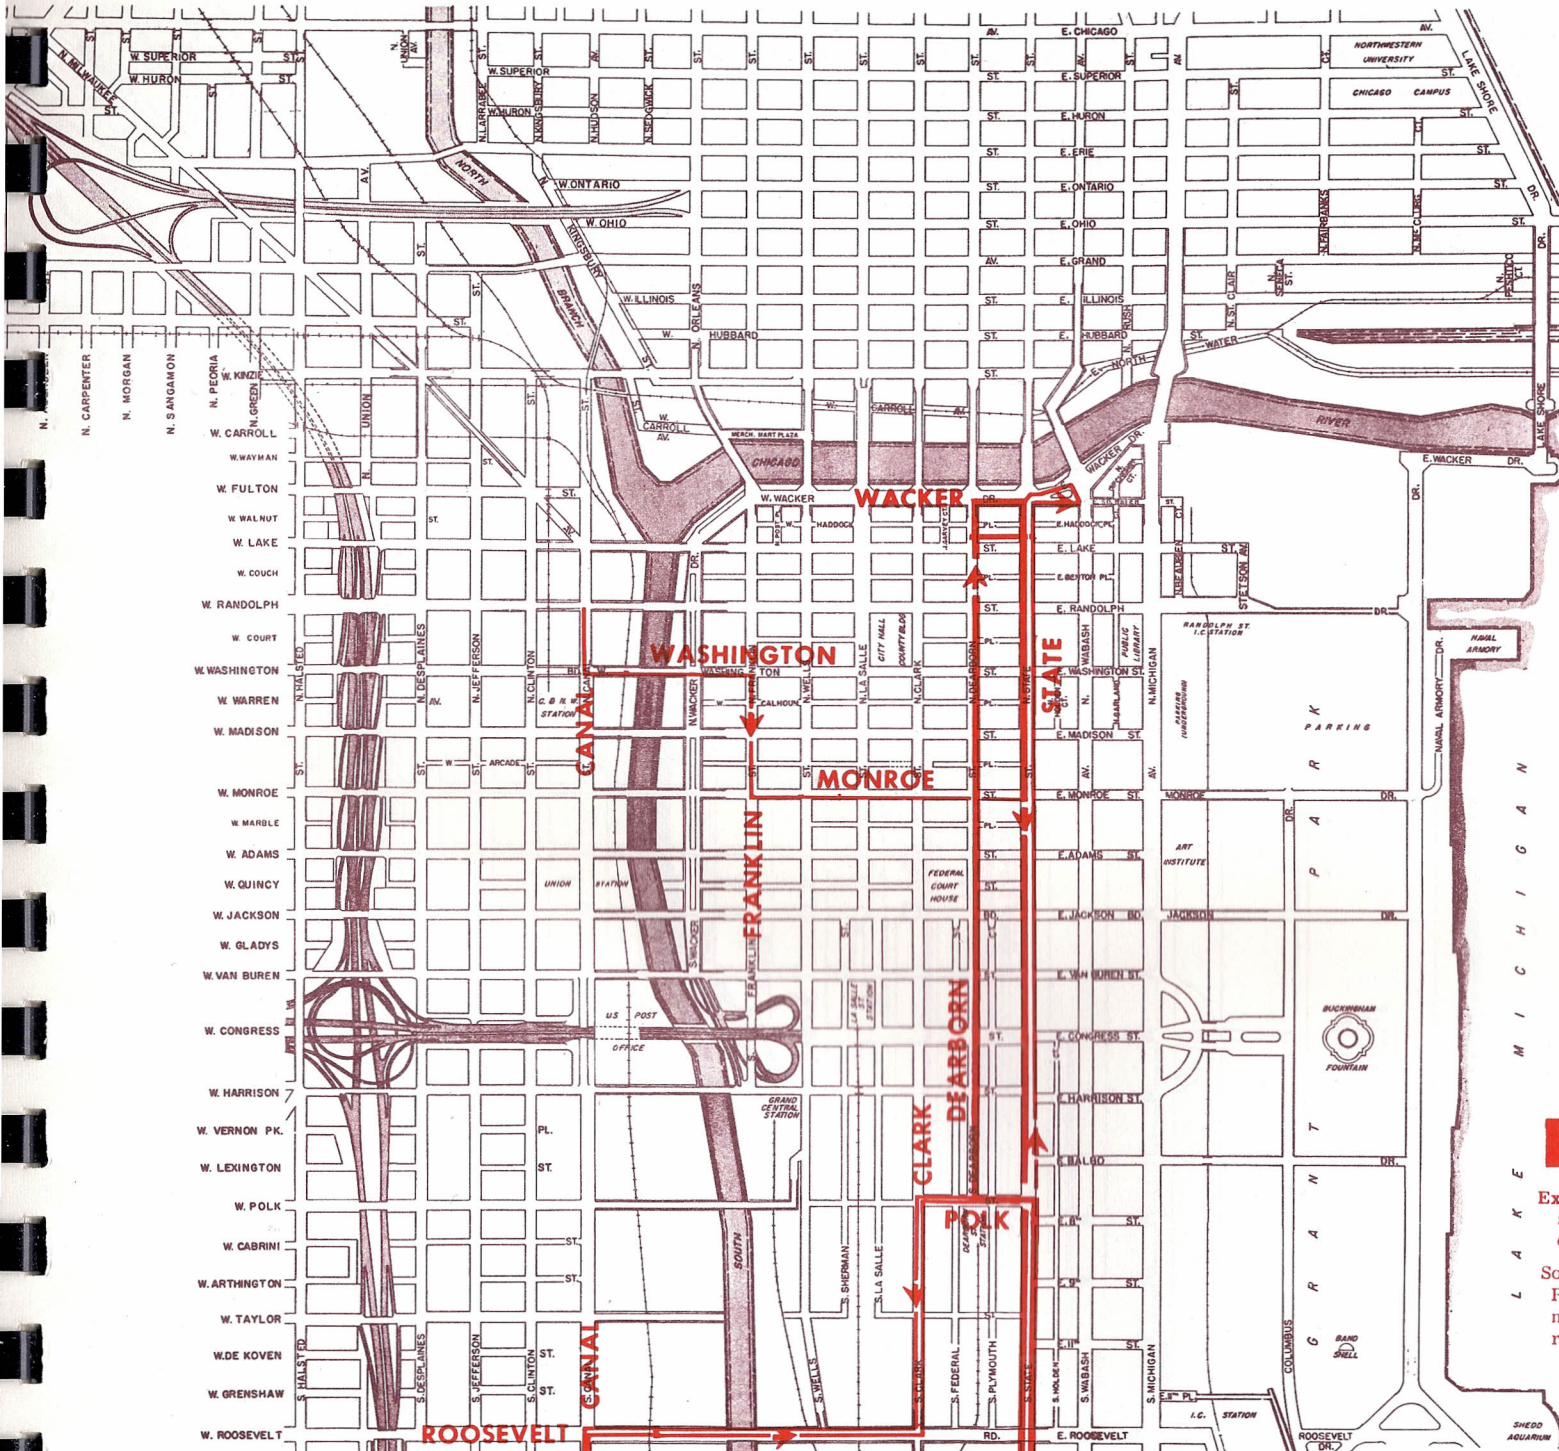

ARCHER-62 EXPRESS -62A

- Local
- Express

LIMITATIONS

Express-62A does not operate evenings and Sundays. Leg from Canal-Randolph operates weekday AM rush only.

Southwest Expressway trips via Roosevelt-Canal leg operates north & south on State weekday rush only.