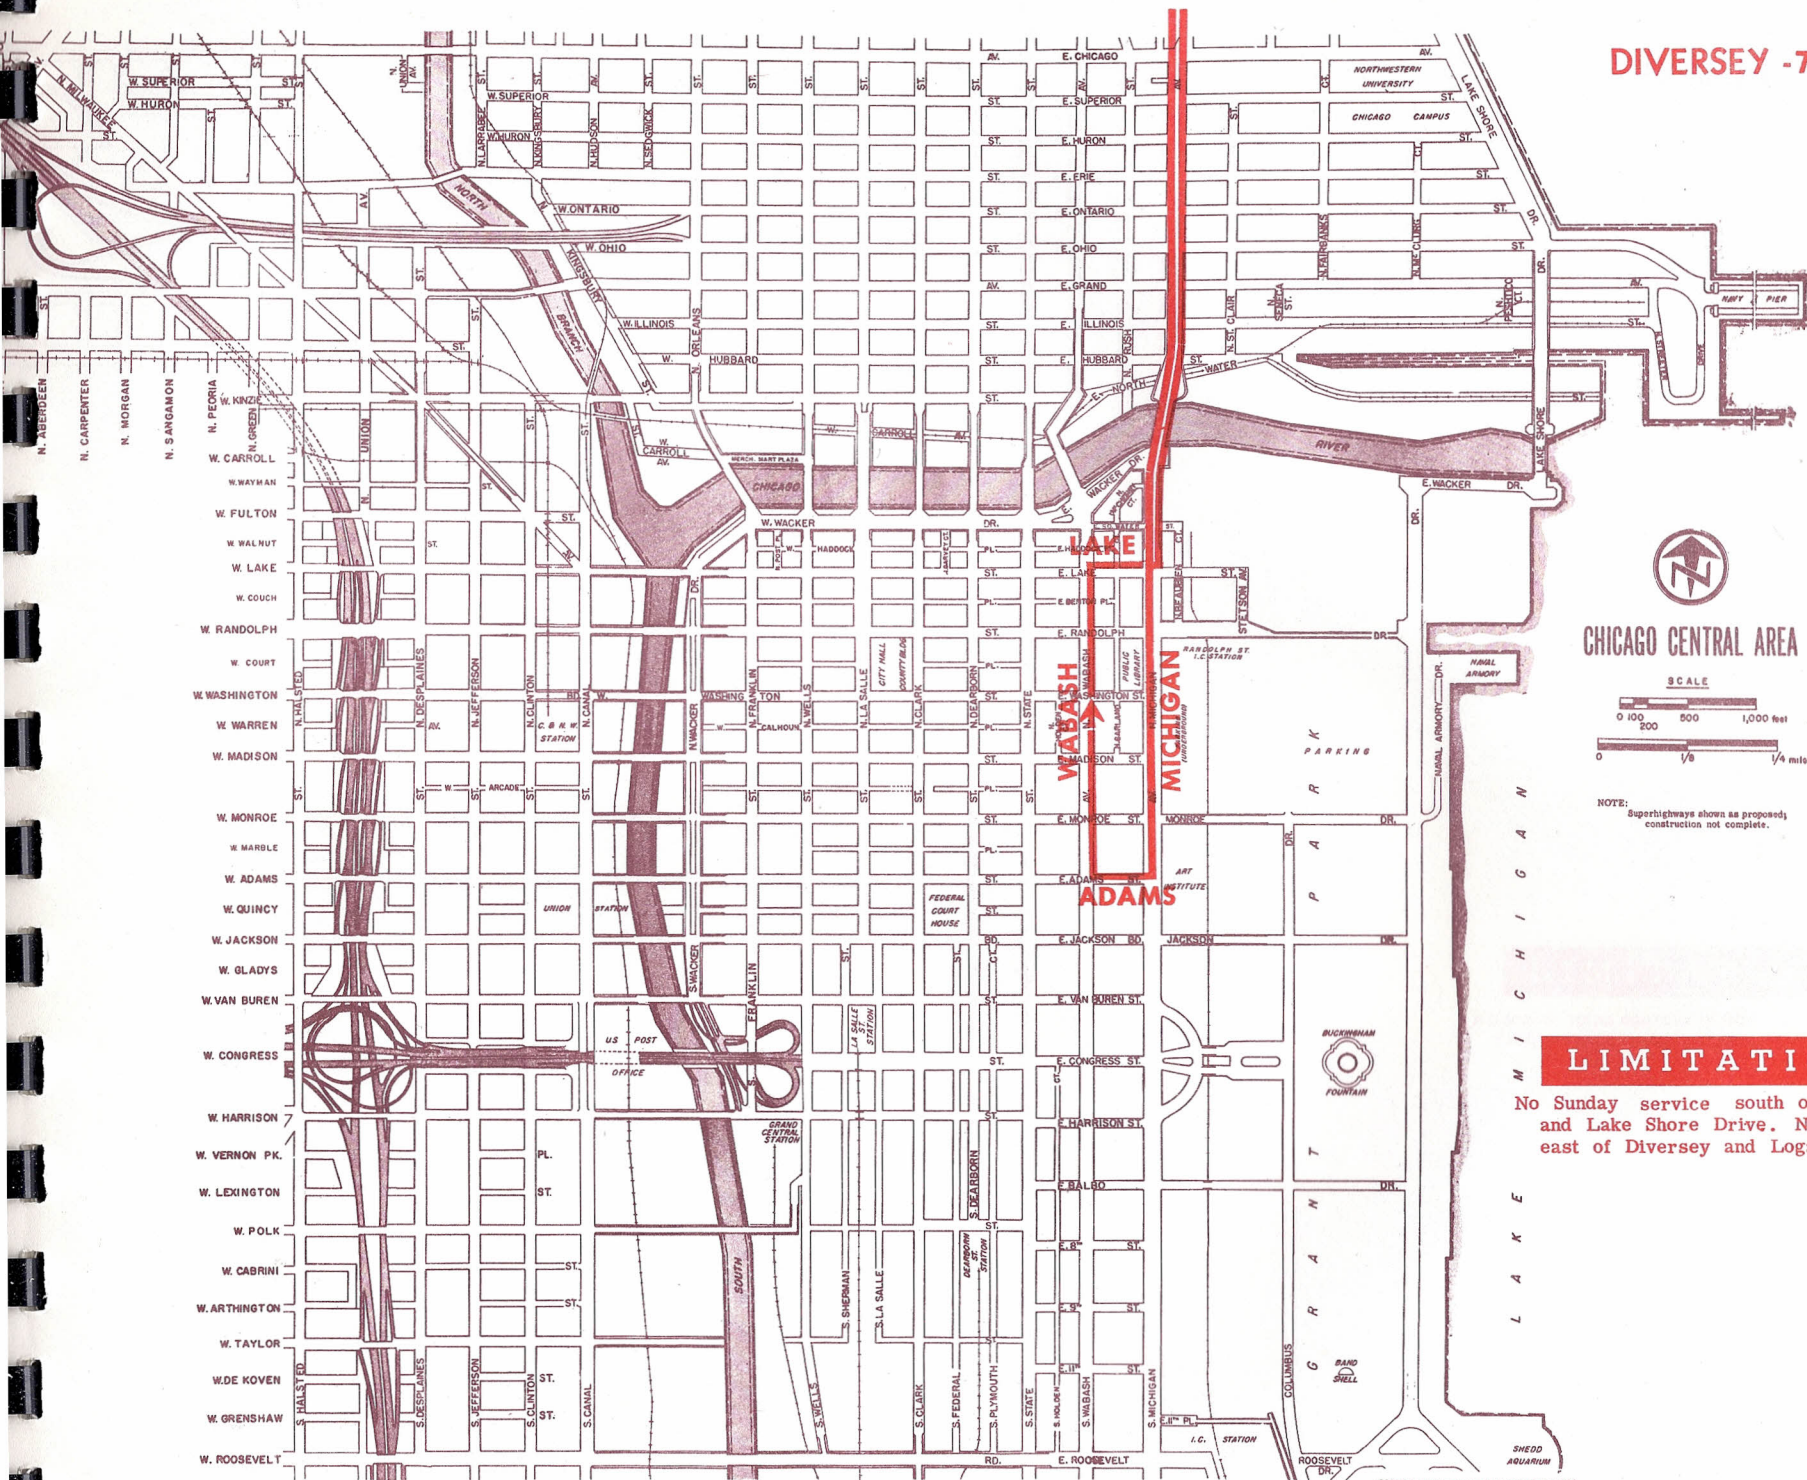

DIVERSEY -76

CHICAGO CENTRAL AREA

SCALE

0 100 200 500 1,000 feet

0 1/8 1/4 mile

NOTE: Superhighways shown as proposed construction not complete.

LIMITATIONS

No Sunday service south of Diversey and Lake Shore Drive. No owl service east of Diversey and Logan Blvd.