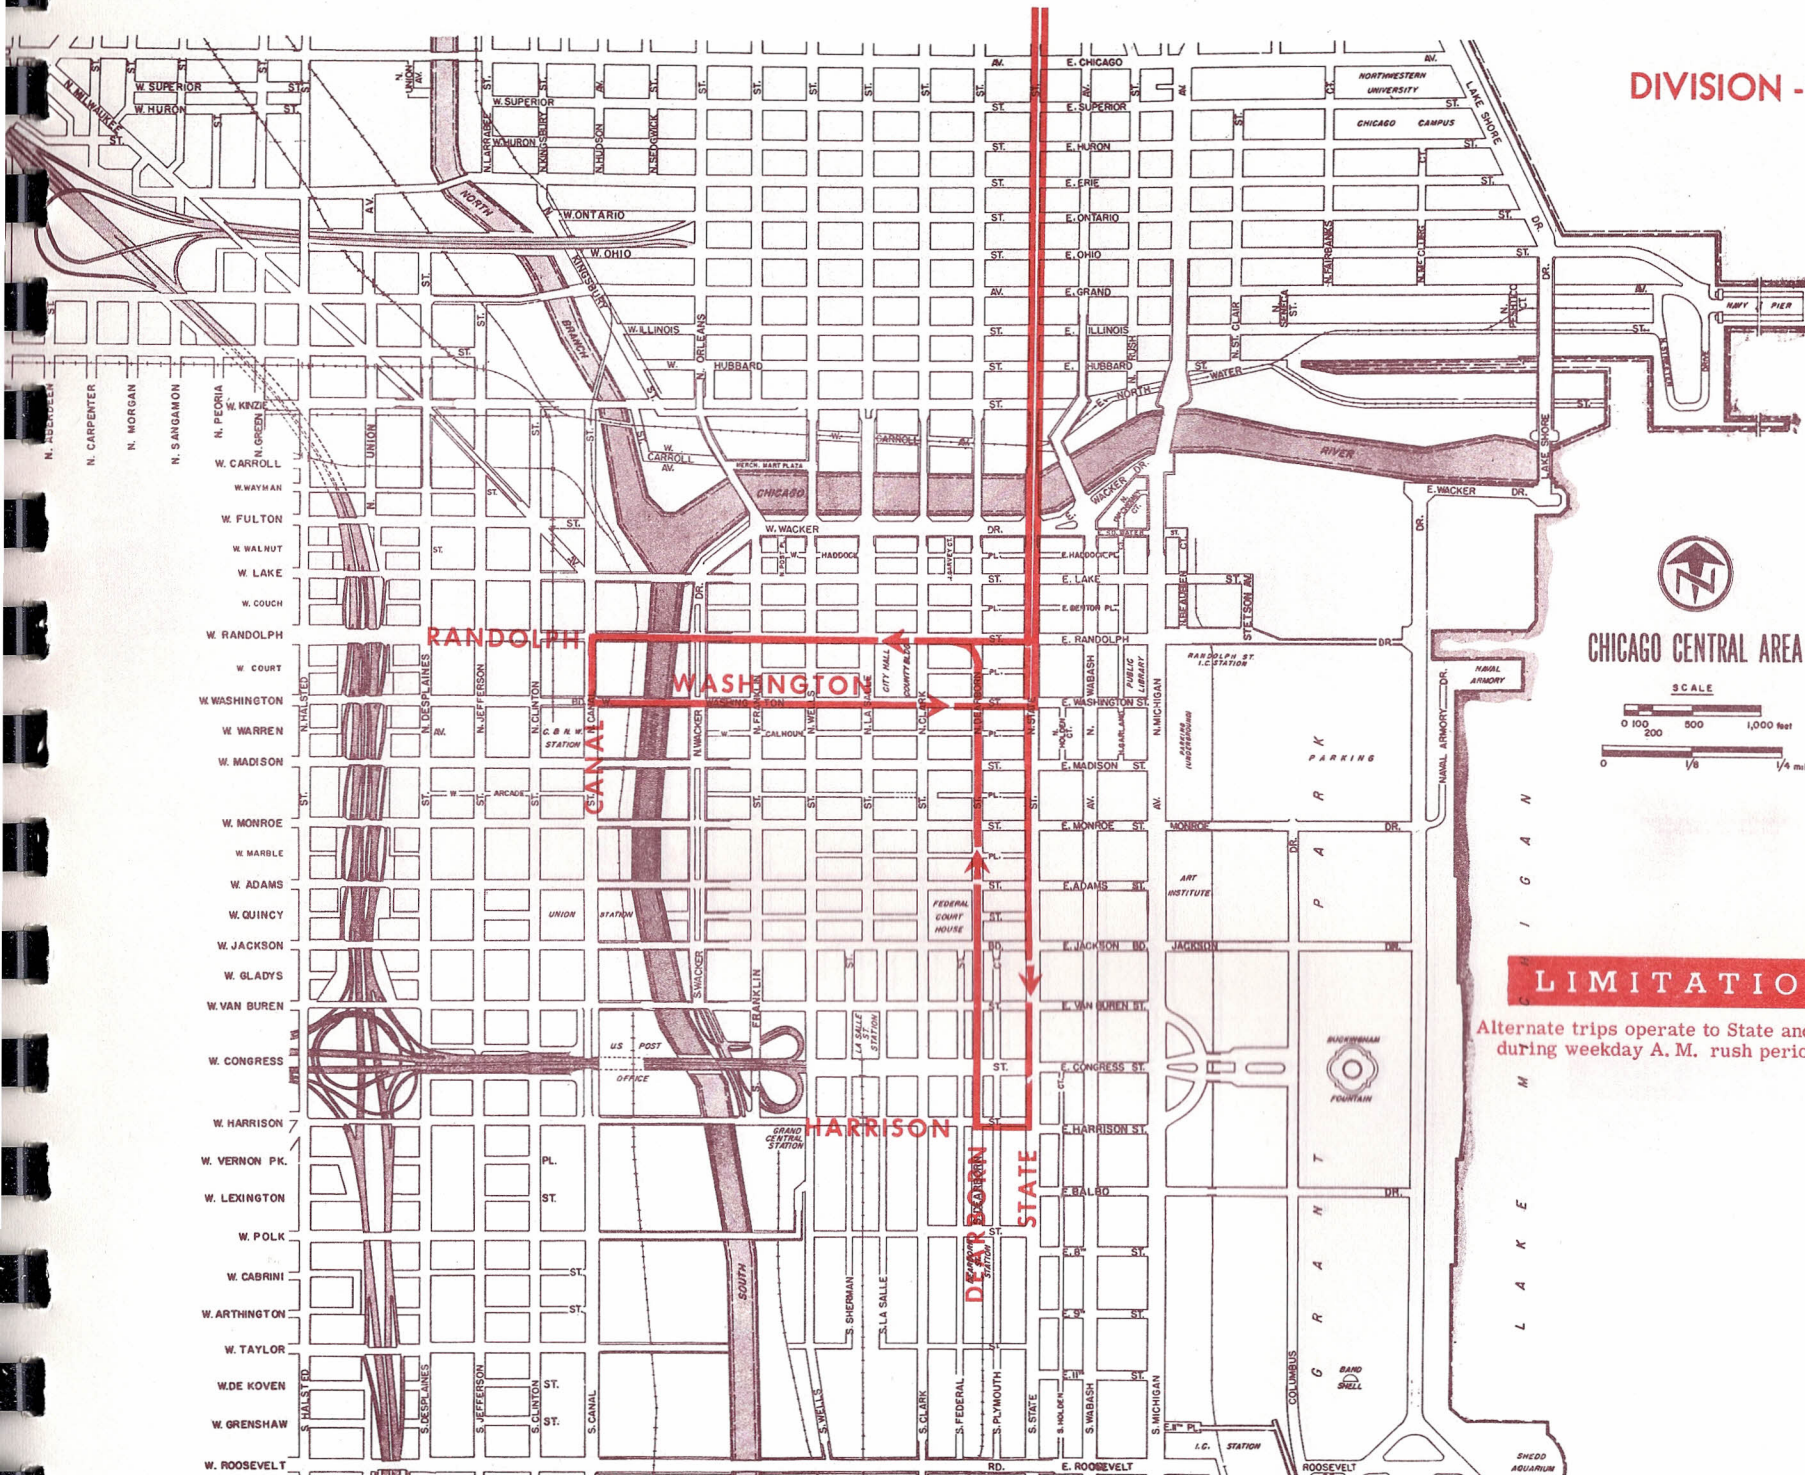

DIVISION -70

CHICAGO CENTRAL AREA

LIMITATIONS

Alternate trips operate to State and Harrison during weekday A.M. rush period only

CHICAGO TRANSIT AUTHORITY

RP-x84,00-10 Rev. 3-1-68 DM