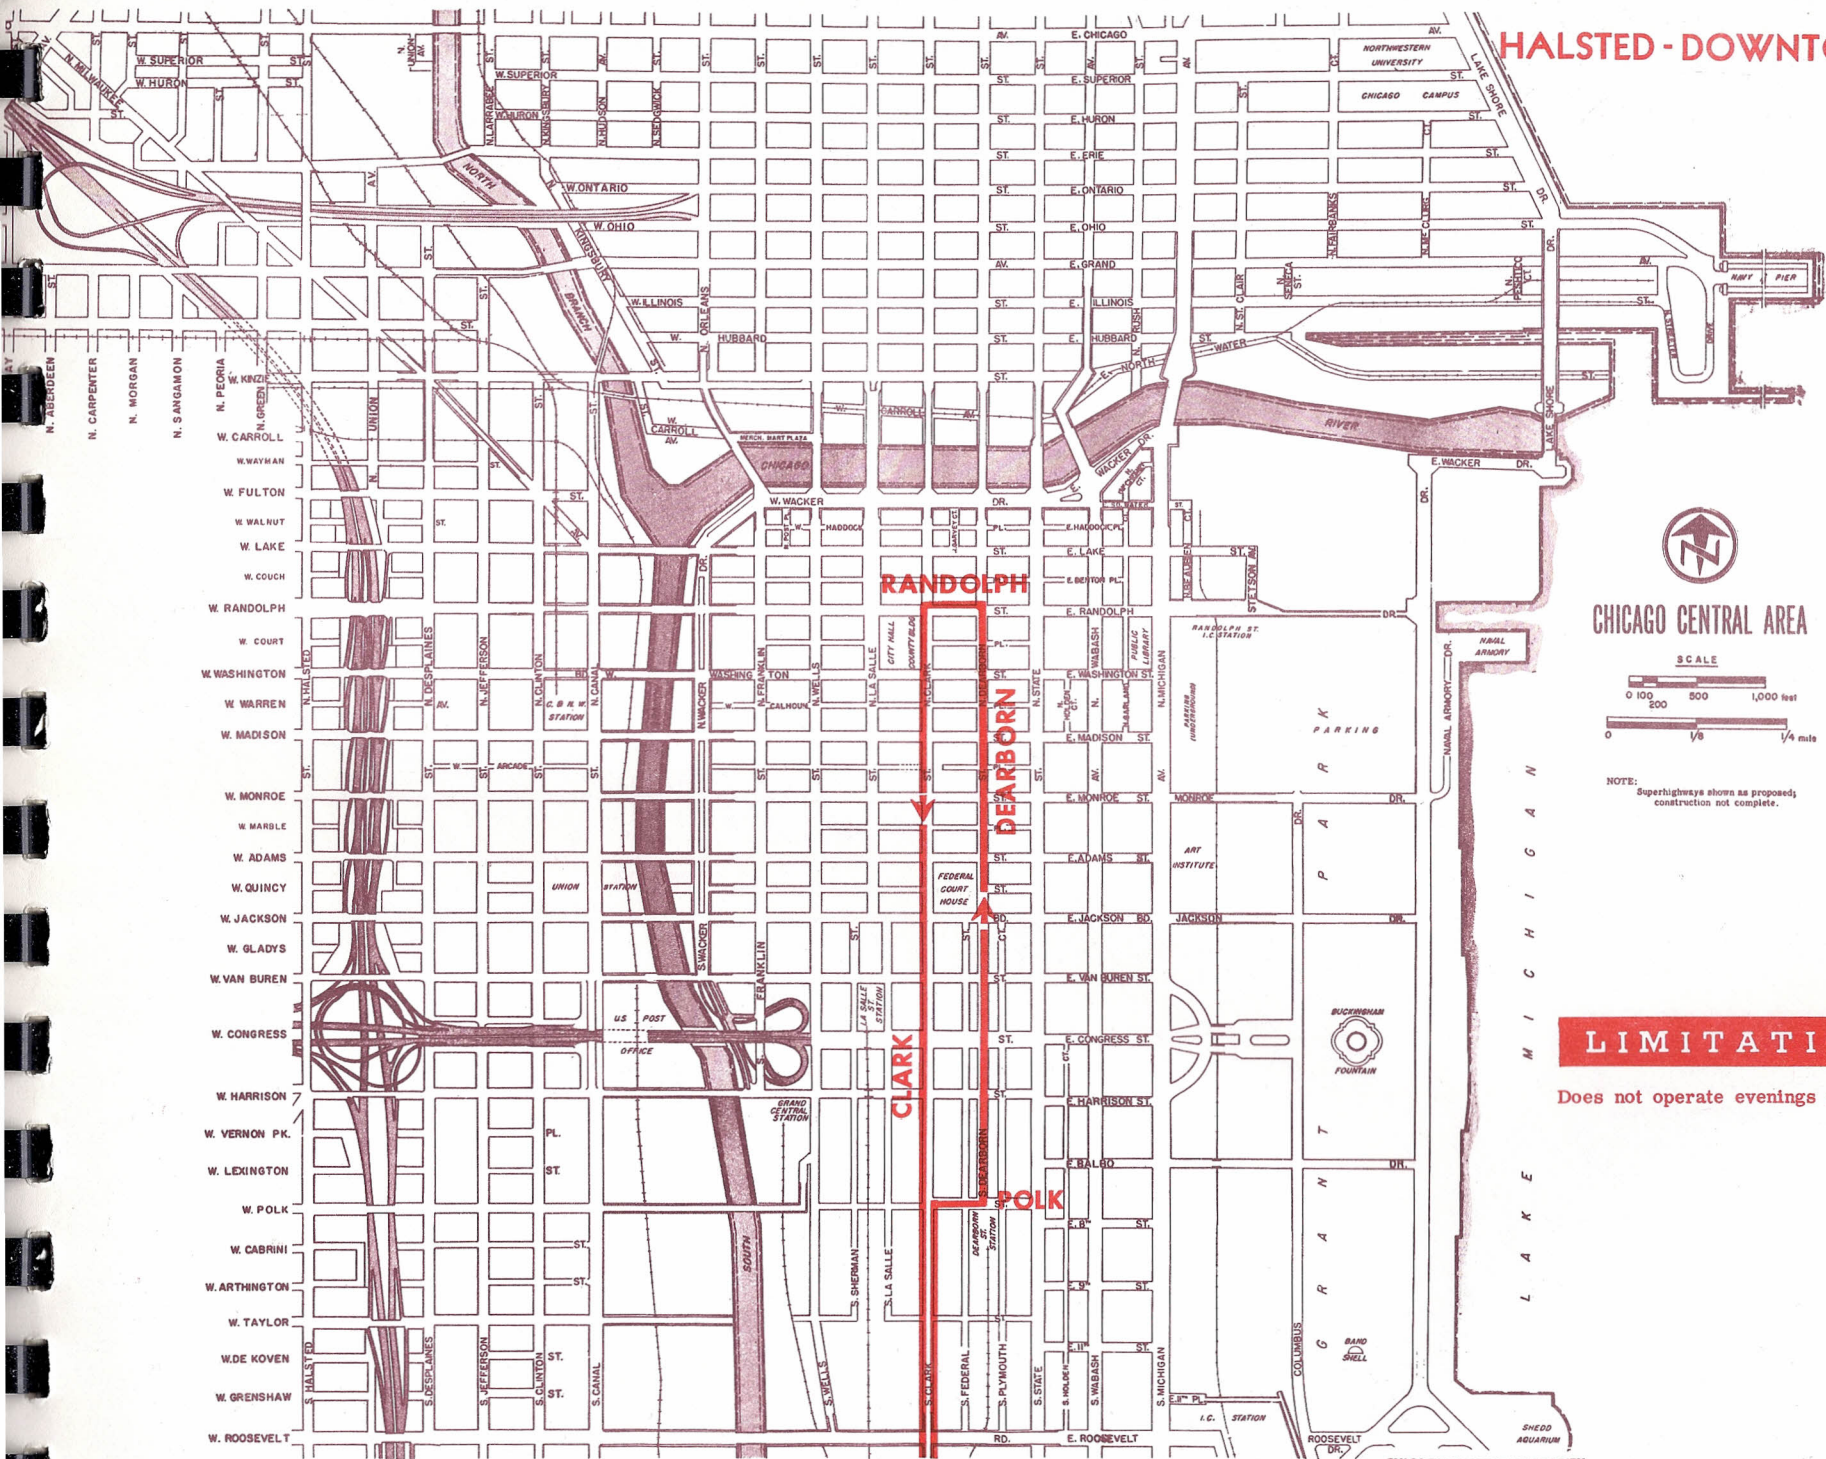

HALSTED - DOWNTOWN -42

CHICAGO CENTRAL AREA

NOTE: Superhighways shown as proposed, construction not complete.

LIMITATIONS

Does not operate evenings and Sundays.