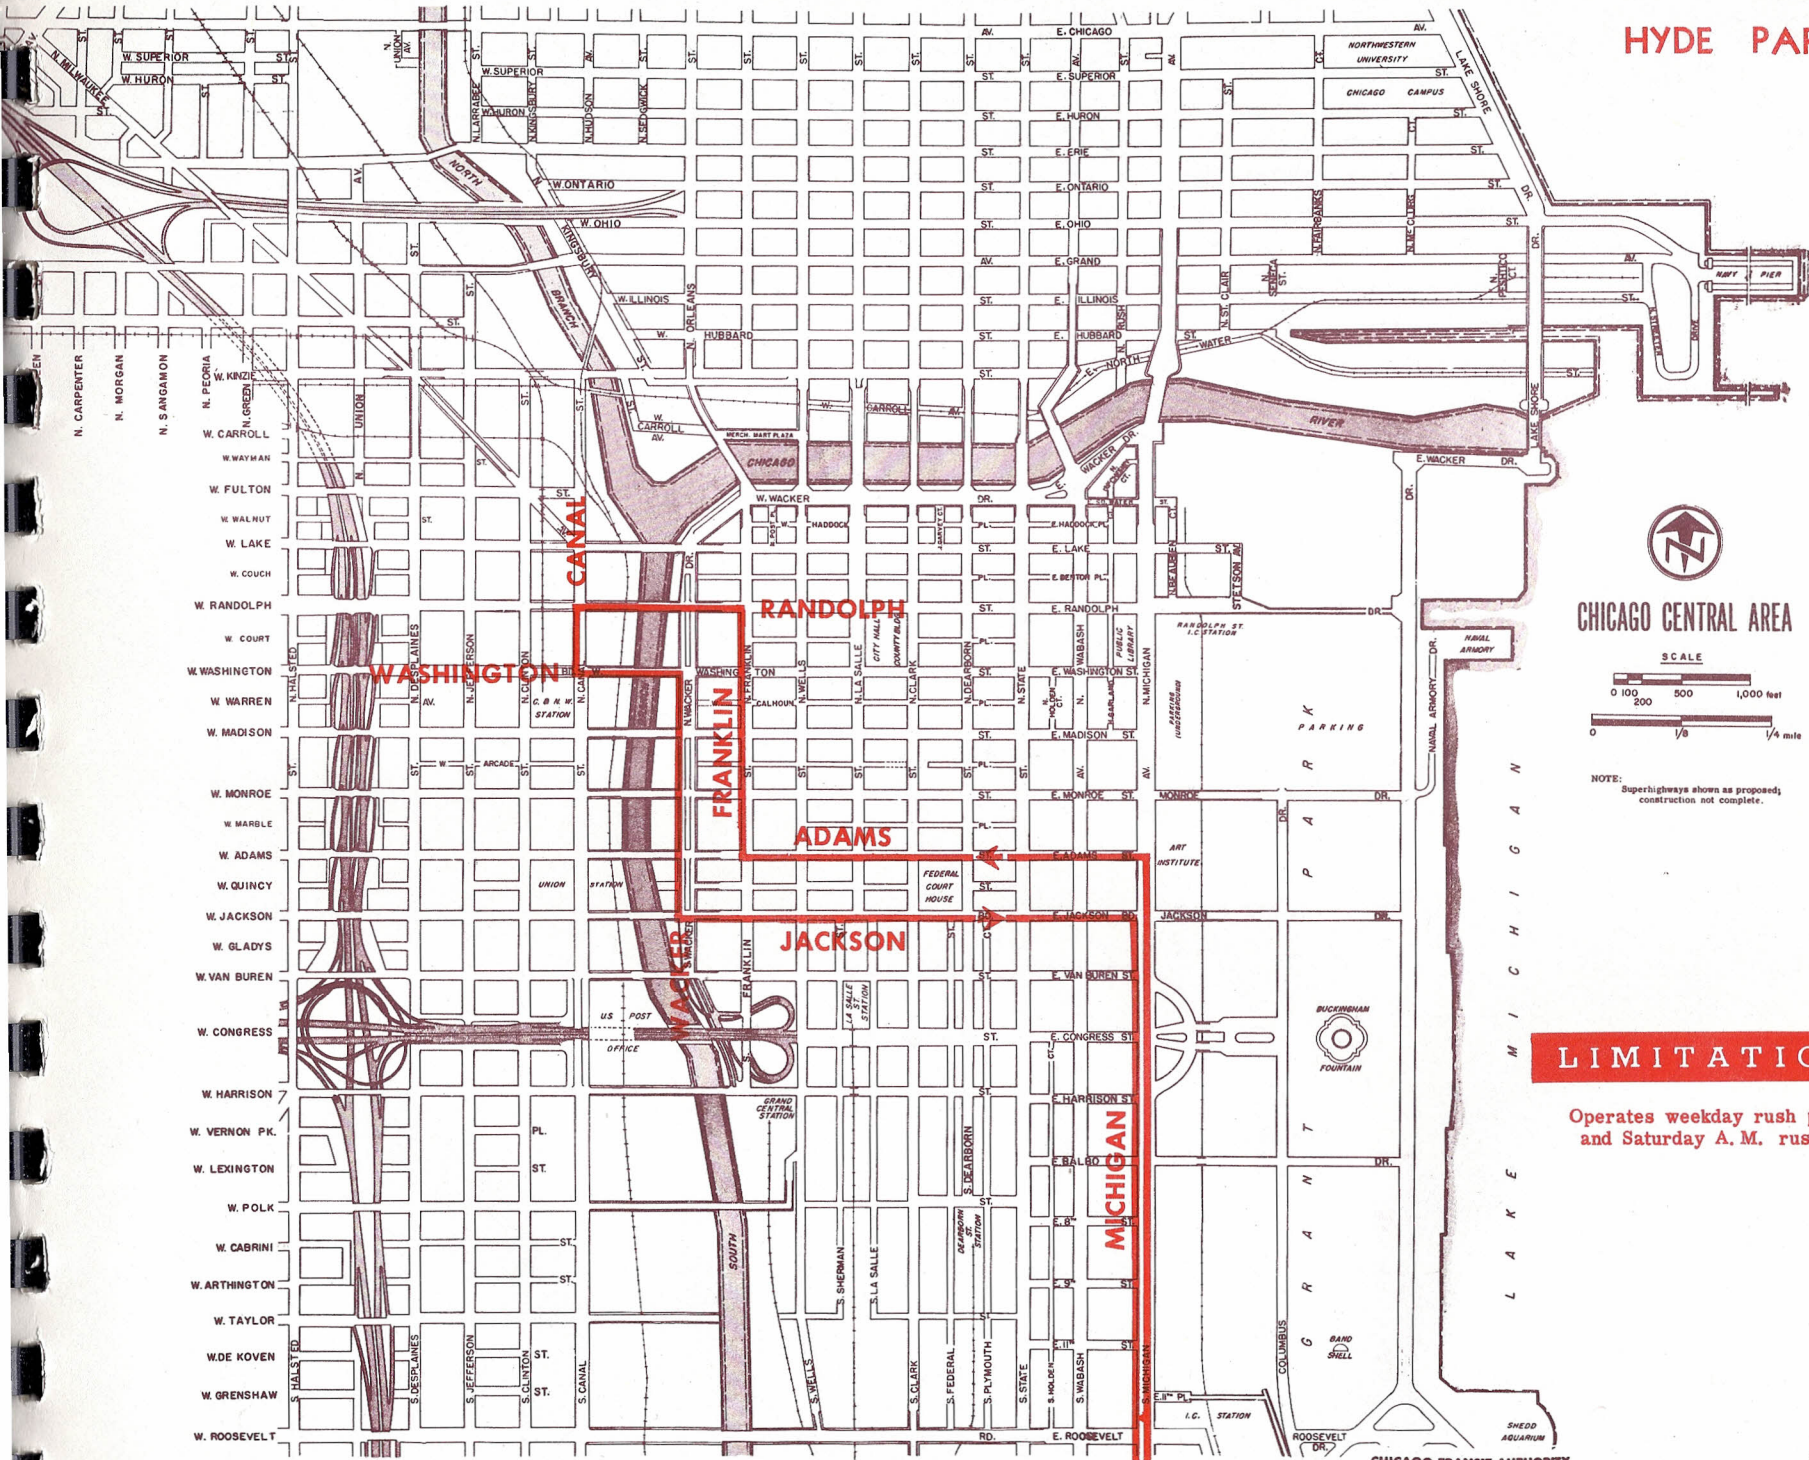

HYDE PARK - 2

CHICAGO CENTRAL AREA

NOTE: Superhighways shown as proposed; construction not complete.

LIMITATIONS

Operates weekday rush periods
and Saturday A.M. rush only.

CHICAGO TRANSIT AUTHORITY