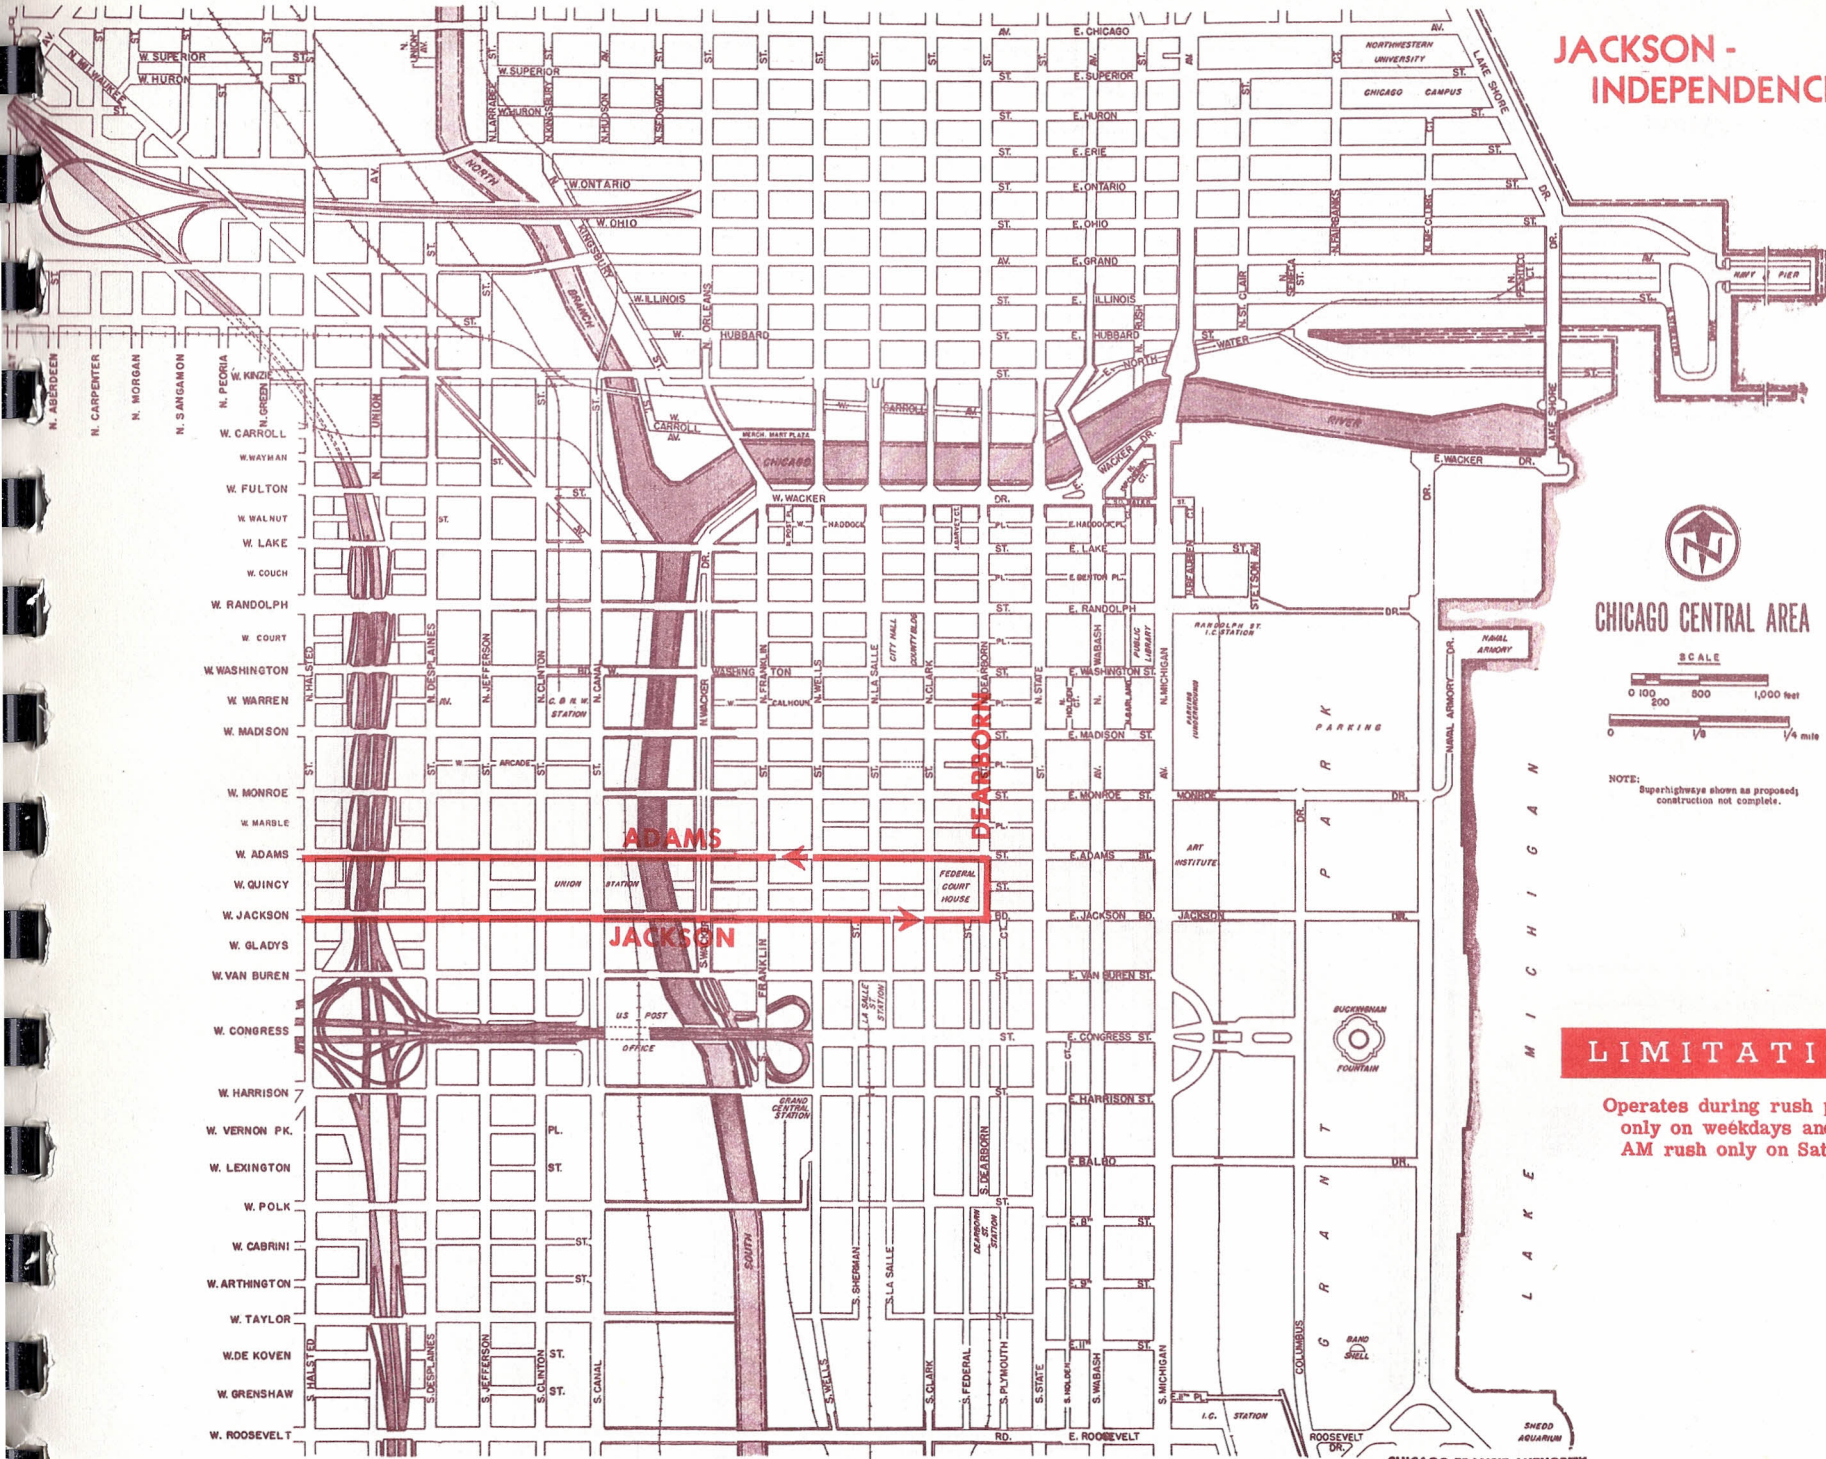

JACKSON - INDEPENDENCE -127

CHICAGO CENTRAL AREA

NOTE: Superhighways shown as proposed; construction not complete.

LIMITATIONS

Operates during rush periods only on weekdays and during AM rush only on Saturdays.