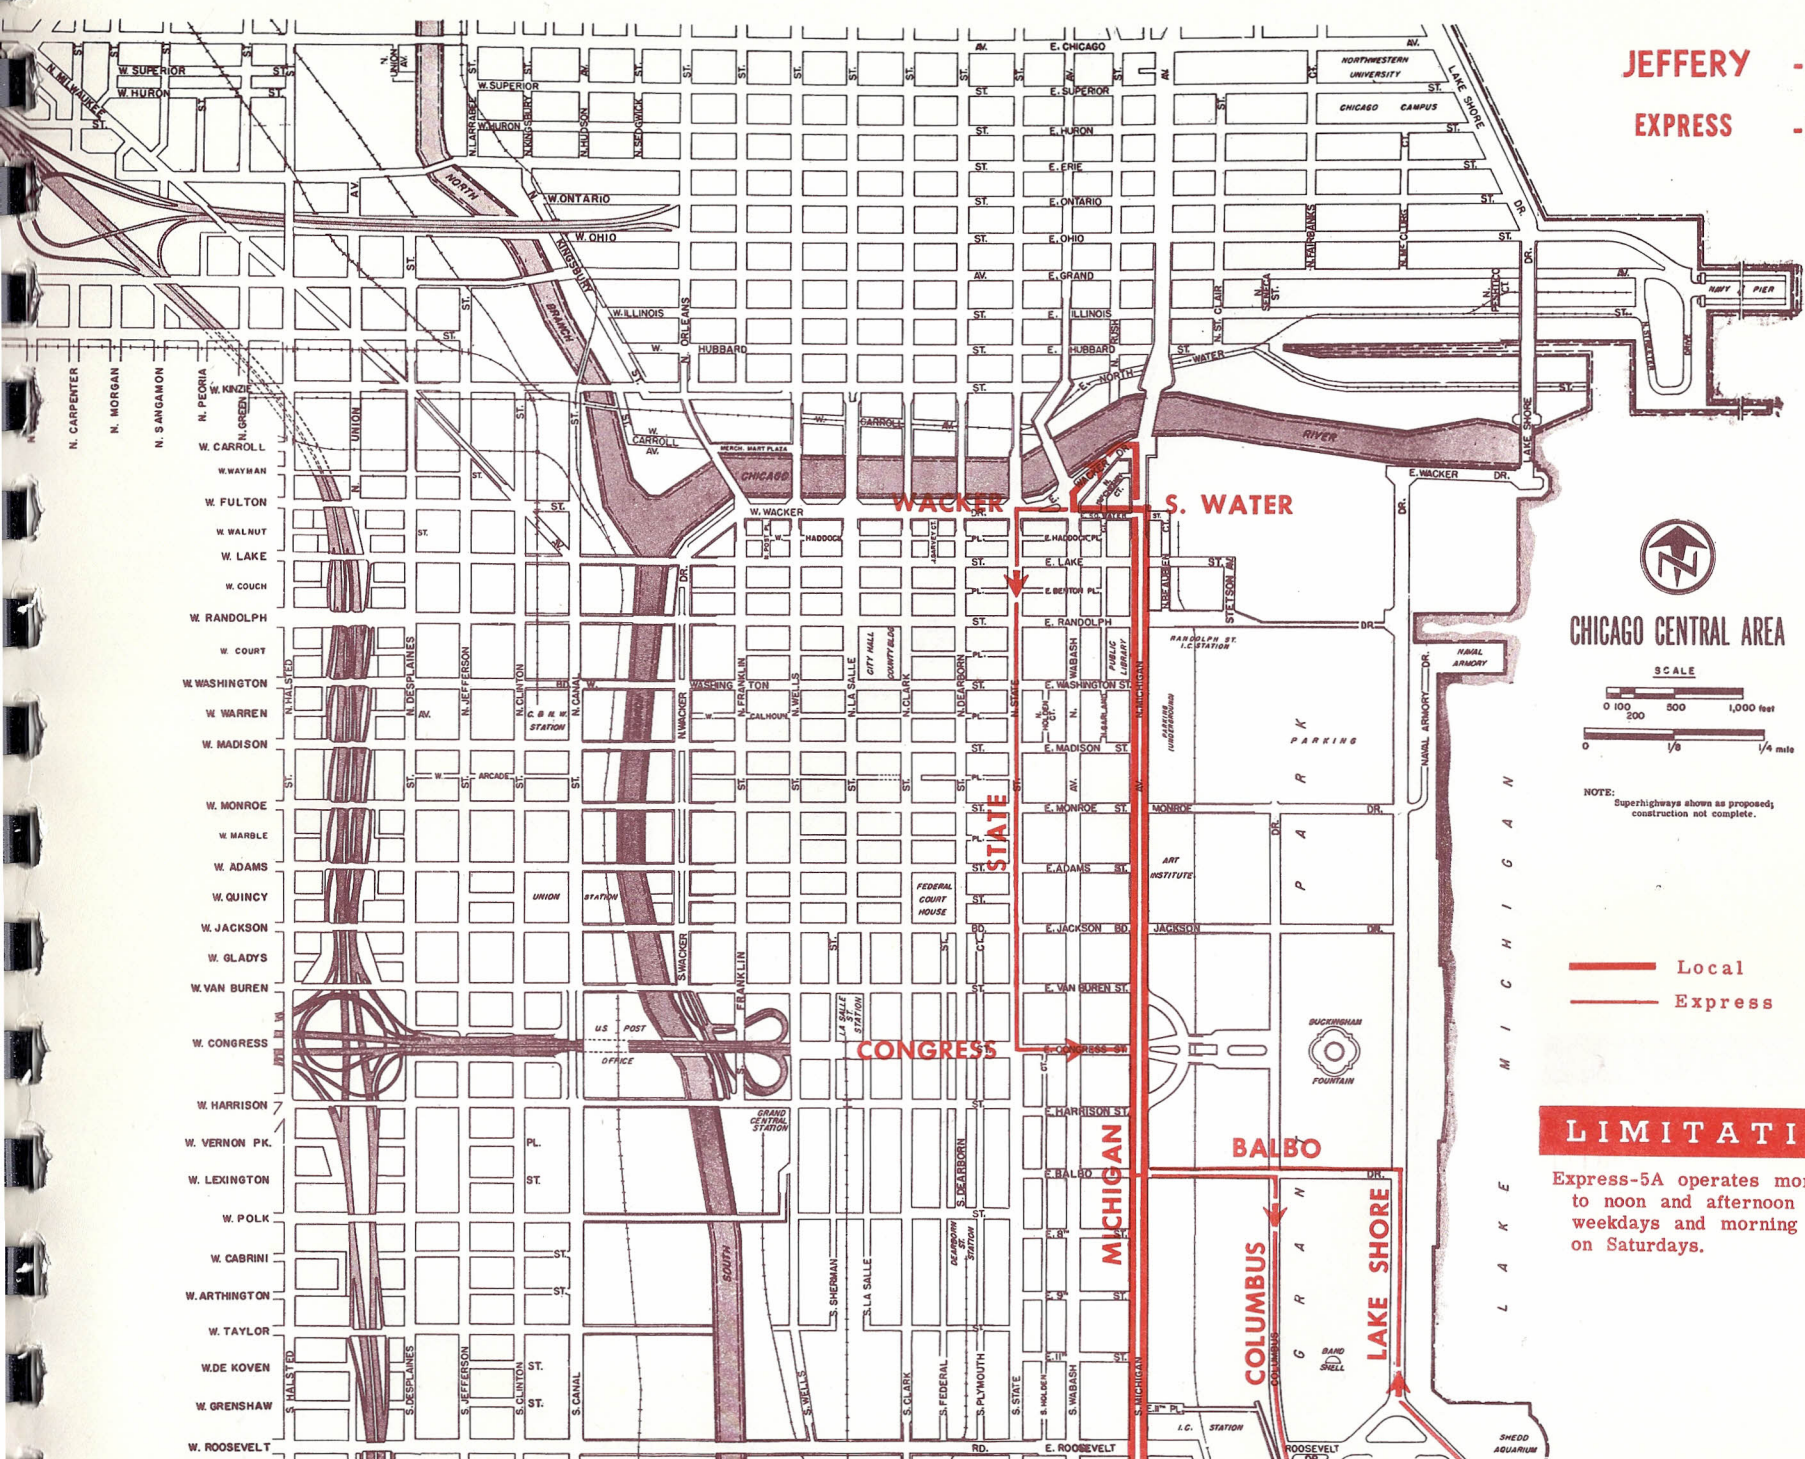

**JEFFERY -5**  
**EXPRESS -5A**

**CHICAGO CENTRAL AREA**

NOTE: Superhighways shown as proposed; construction not complete.

— Local  
 - - - Express

**LIMITATIONS**

Express-5A operates morning rush to noon and afternoon rush on weekdays and morning rush only on Saturdays.