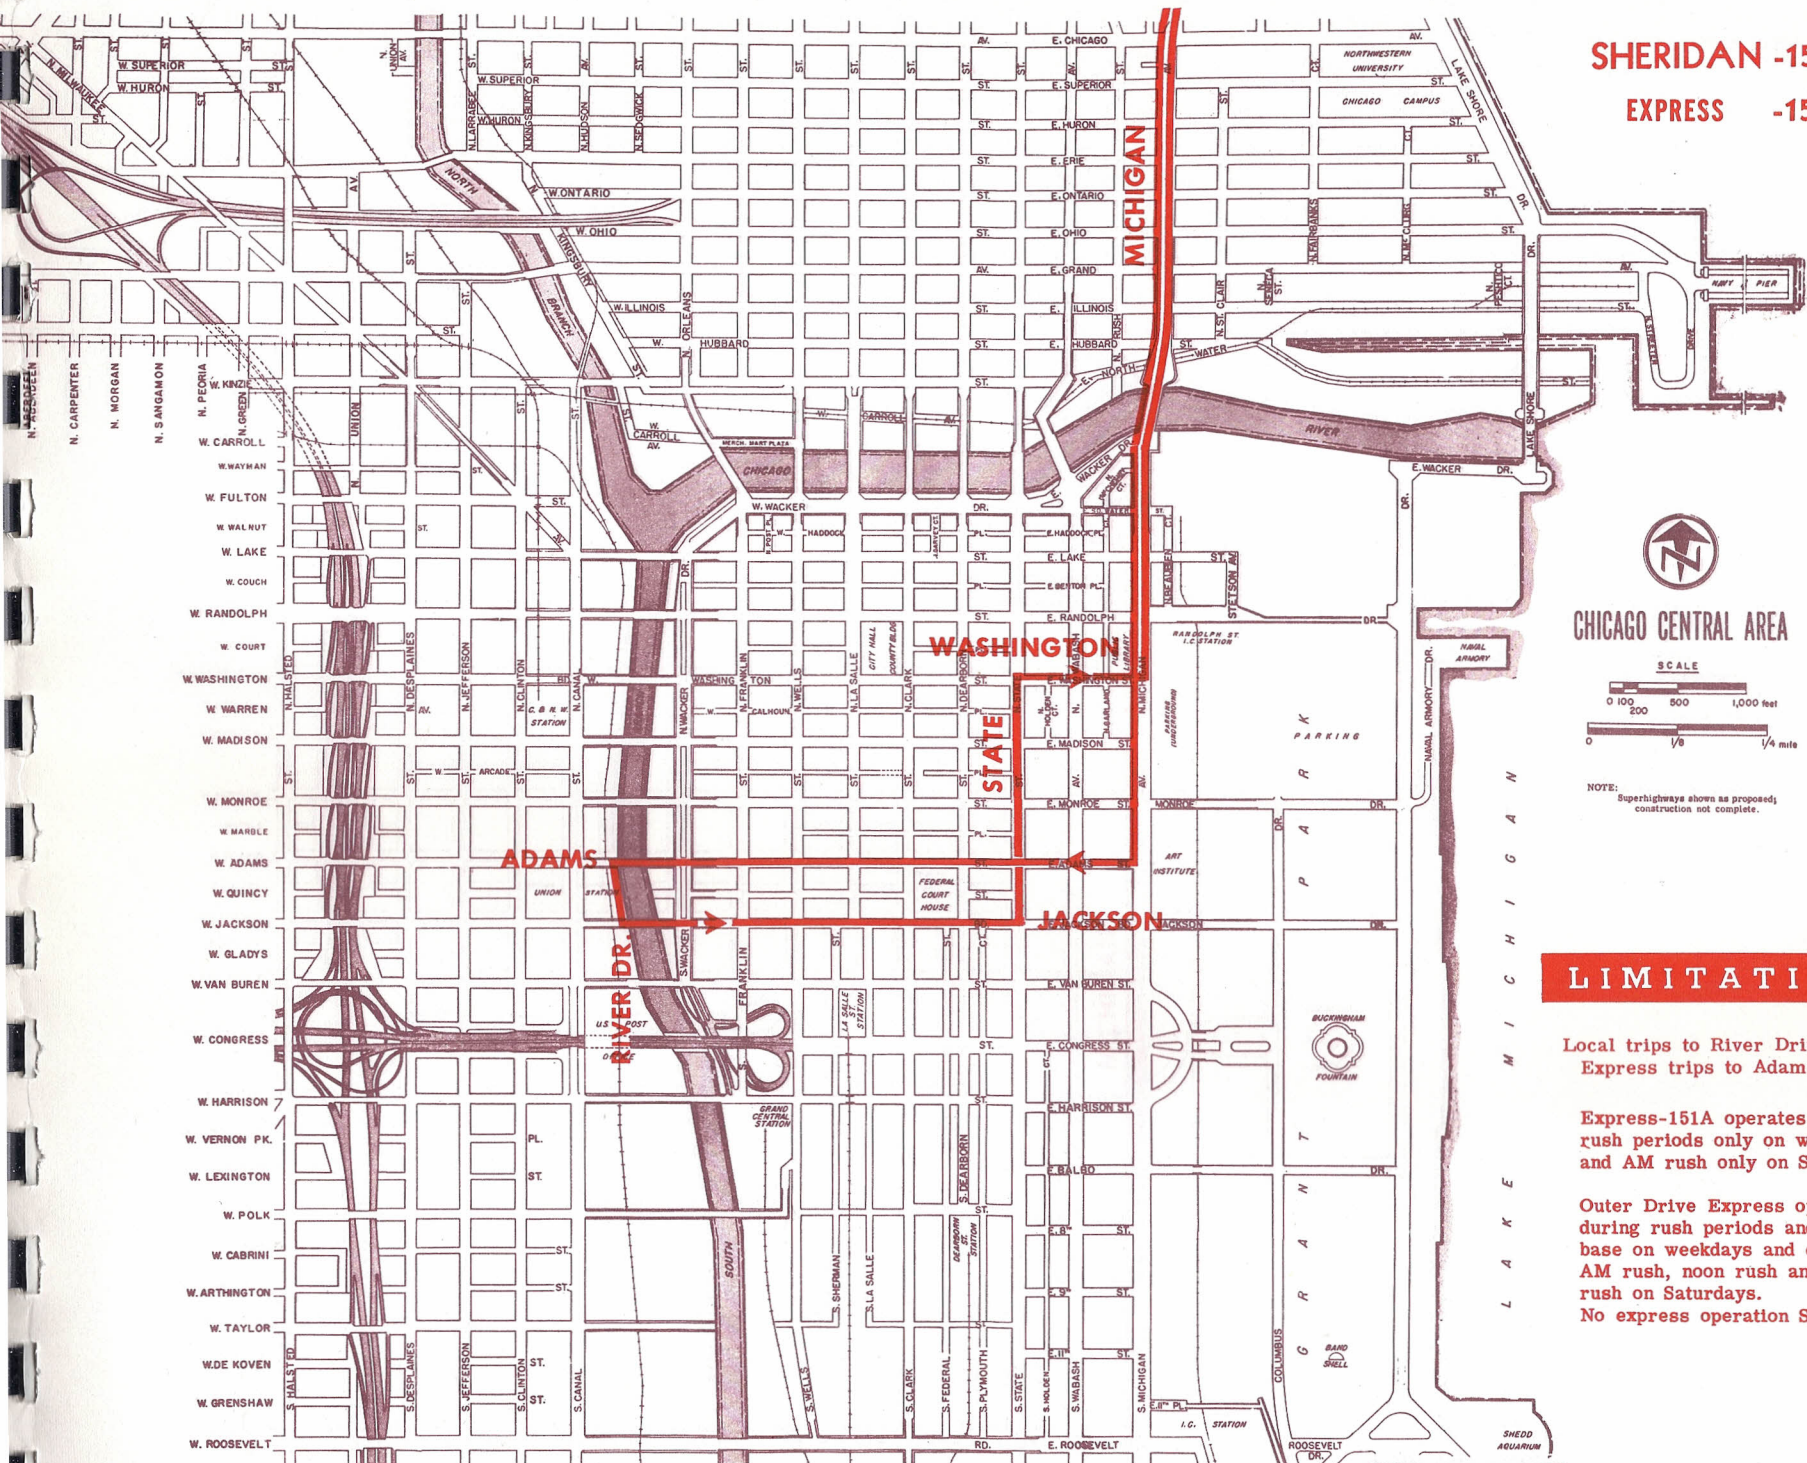

**SHERIDAN -151  
EXPRESS -151A**

**CHICAGO CENTRAL AREA**

NOTE: Superhighways shown as proposed; construction not complete.

**LIMITATIONS**

Local trips to River Drive only.  
Express trips to Adams-State.

Express-151A operates during rush periods only on weekdays and AM rush only on Saturdays.

Outer Drive Express operates during rush periods and AM base on weekdays and during AM rush, noon rush and PM rush on Saturdays.  
No express operation Sundays.