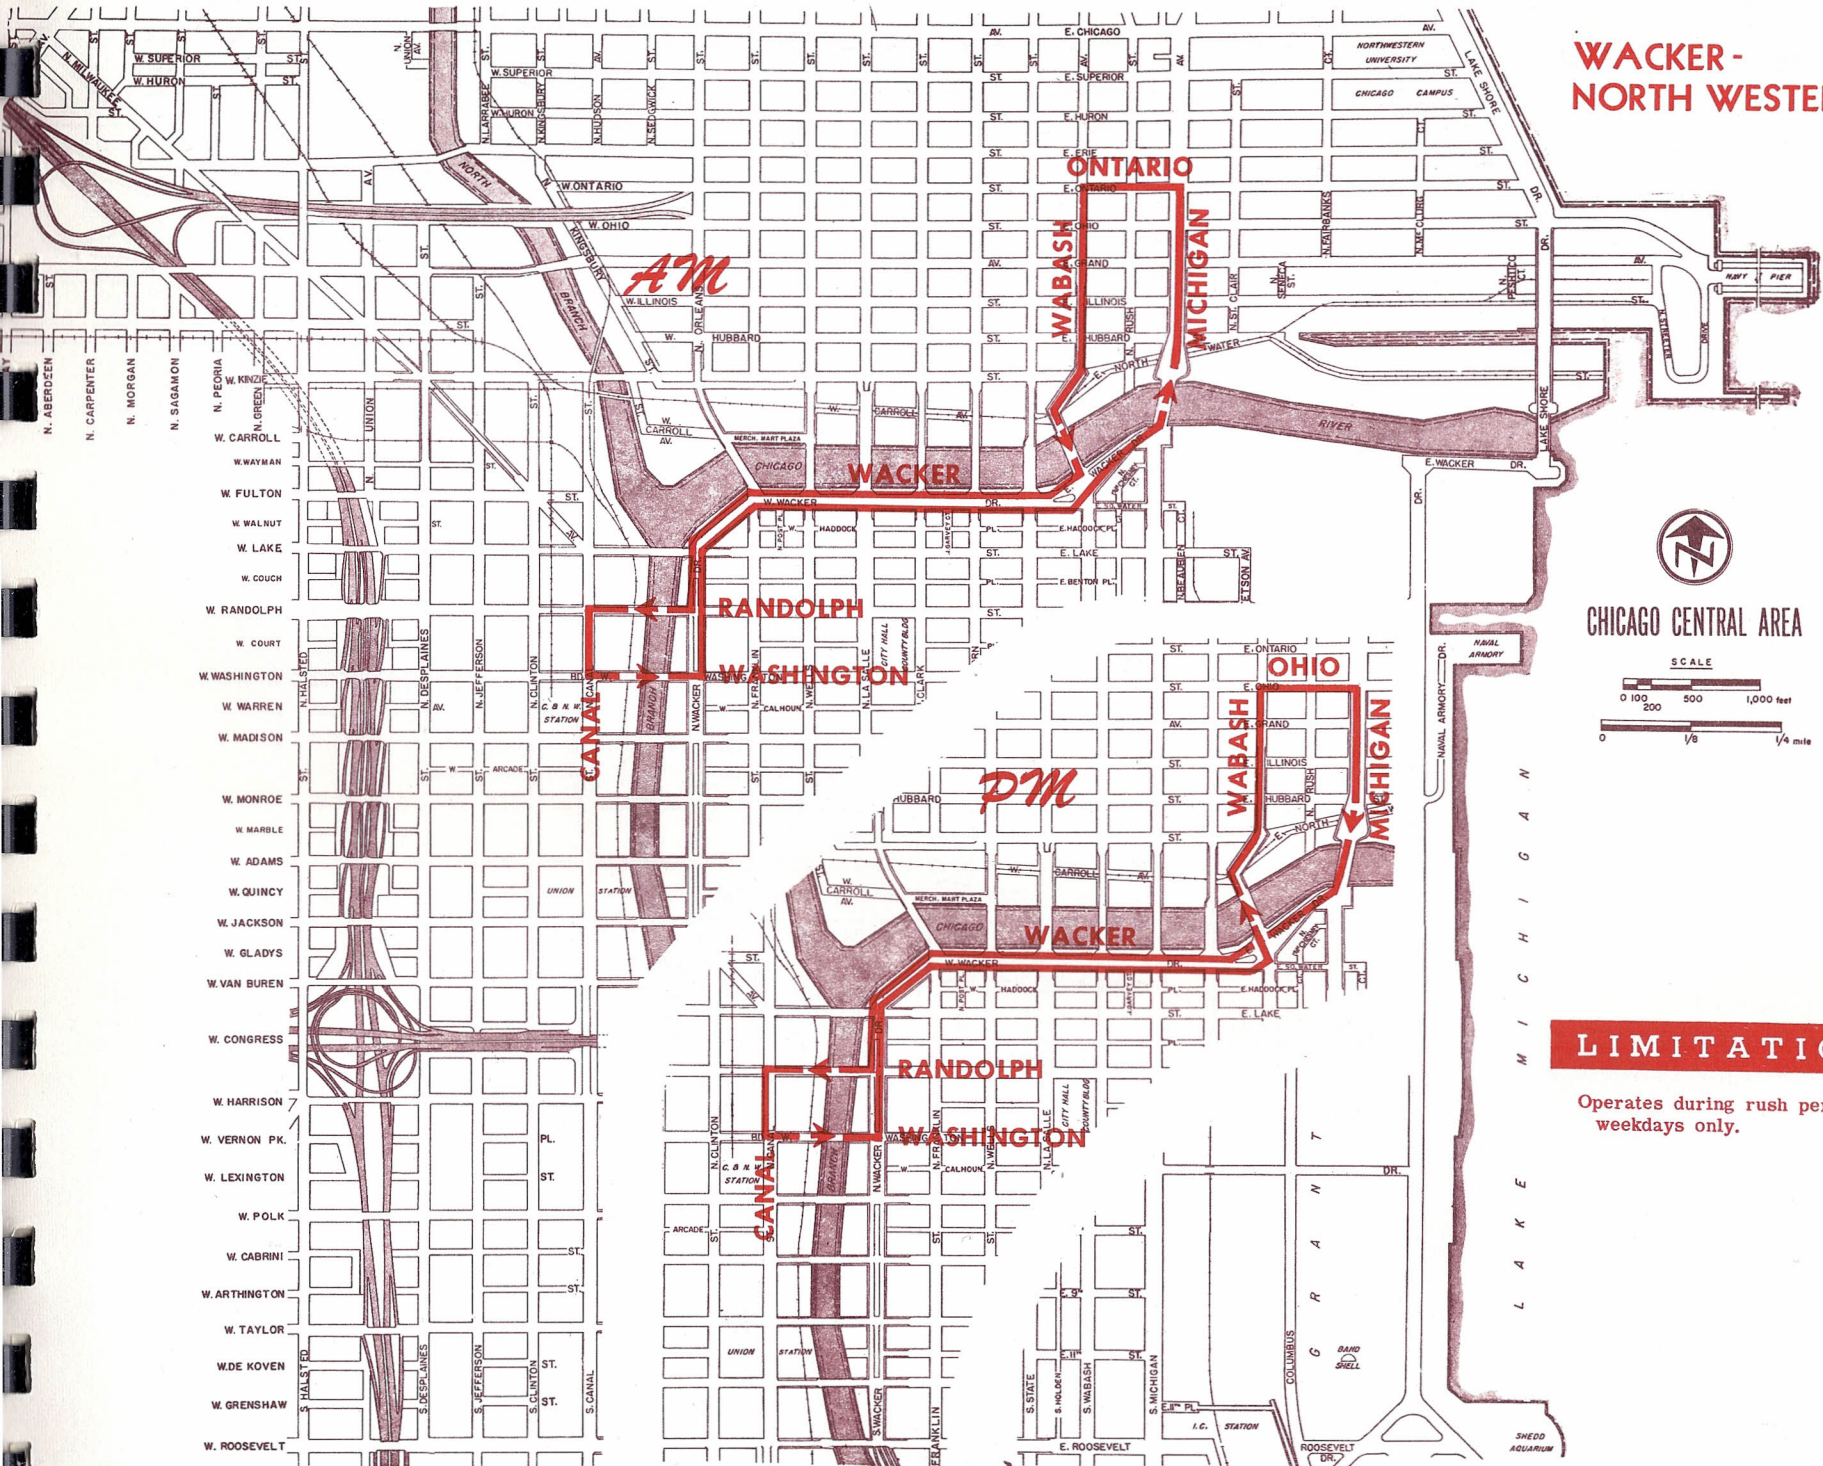

WACKER- NORTH WESTERN -158

CHICAGO CENTRAL AREA

LIMITATIONS

Operates during rush periods on weekdays only.