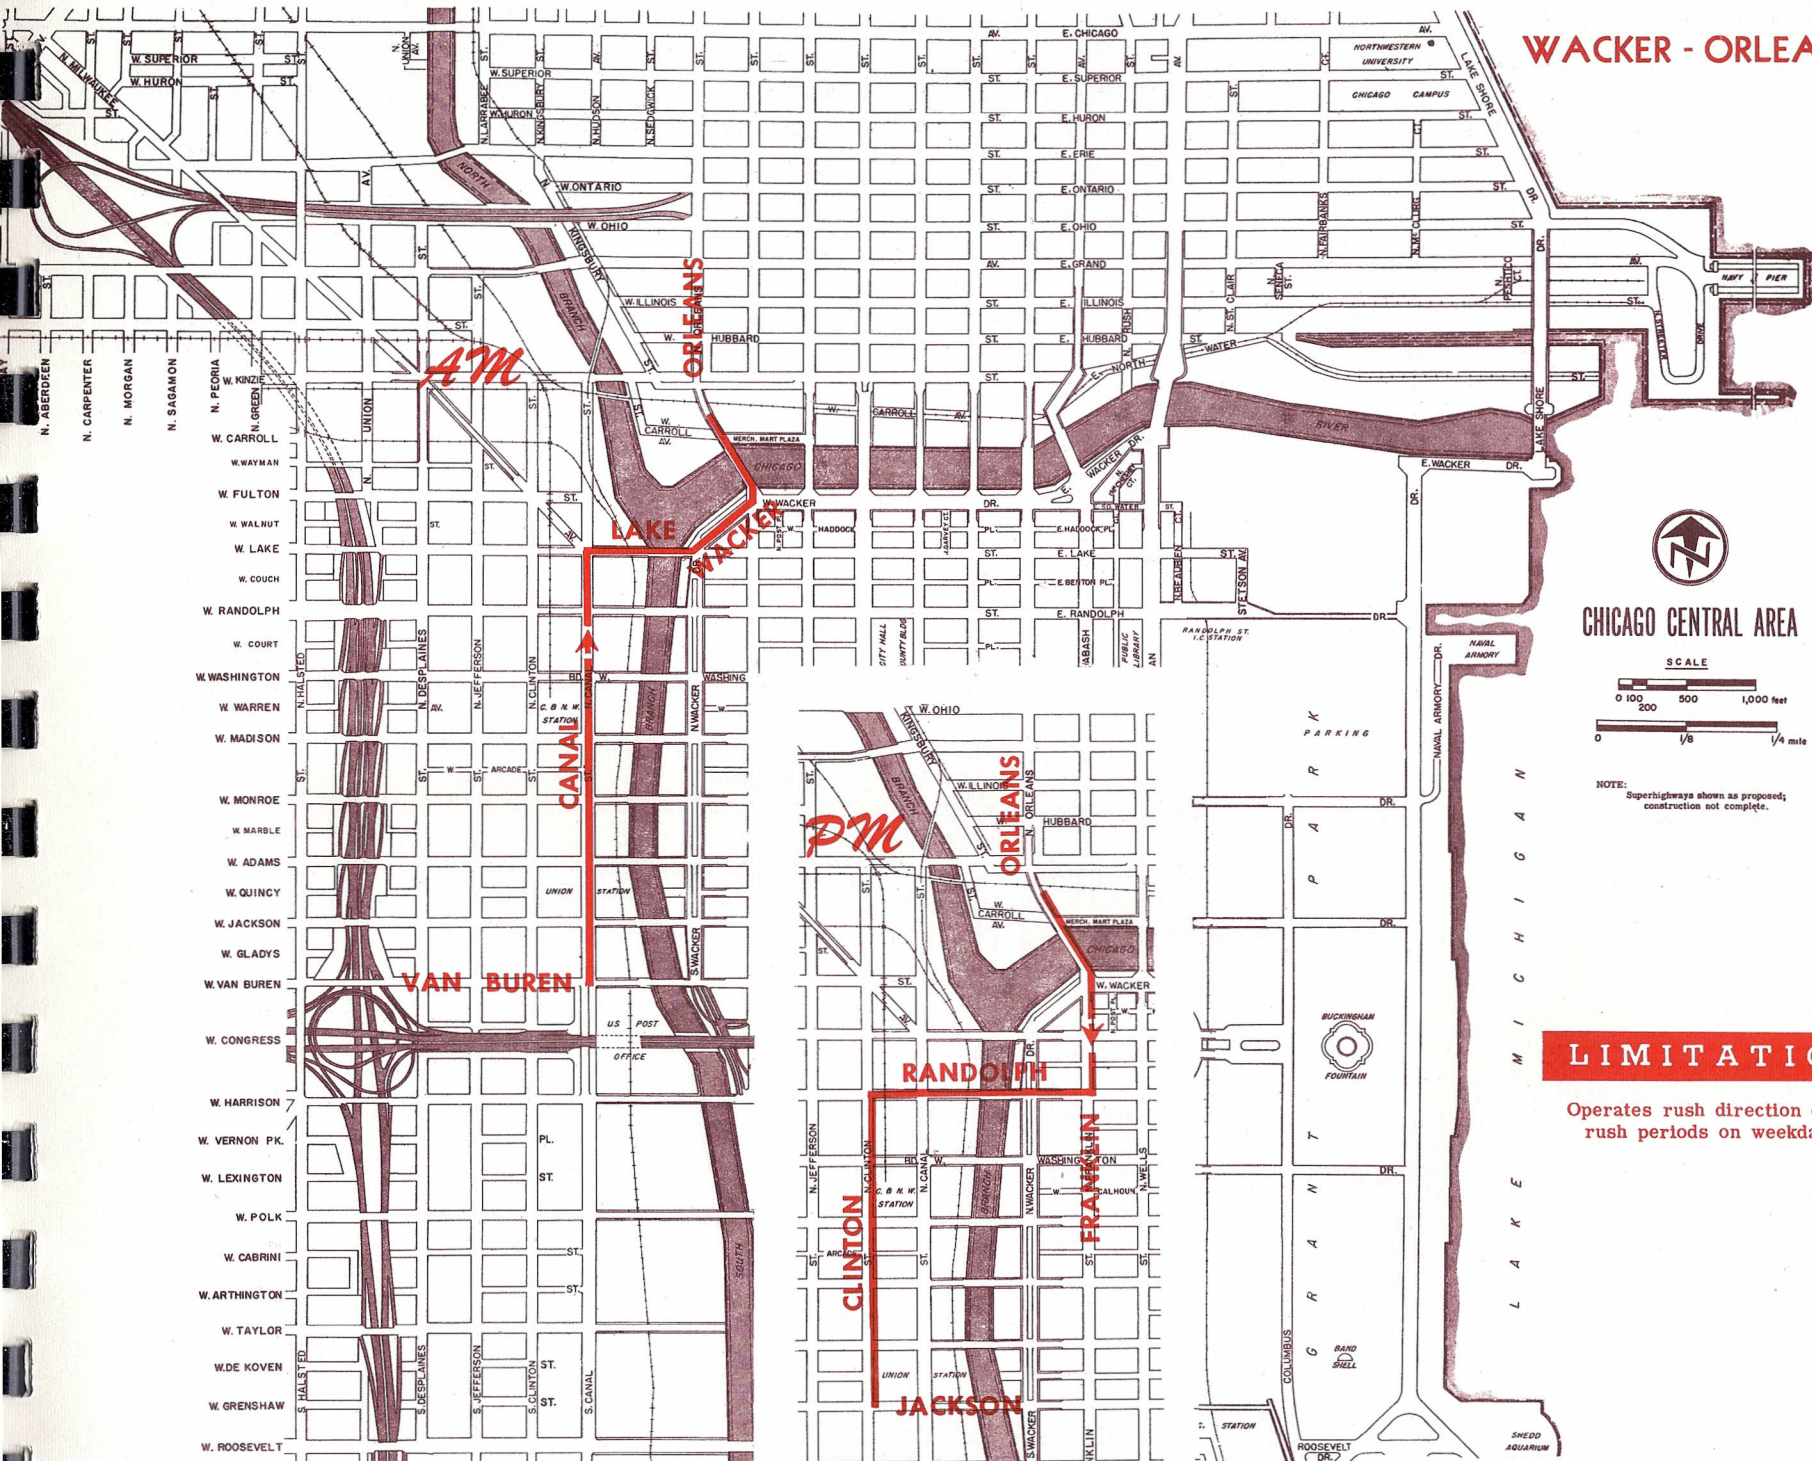

WACKER - ORLEANS -128

CHICAGO CENTRAL AREA

NOTE: Superhighways shown as proposed; construction not complete.

LIMITATIONS

Operates rush direction during rush periods on weekdays only.