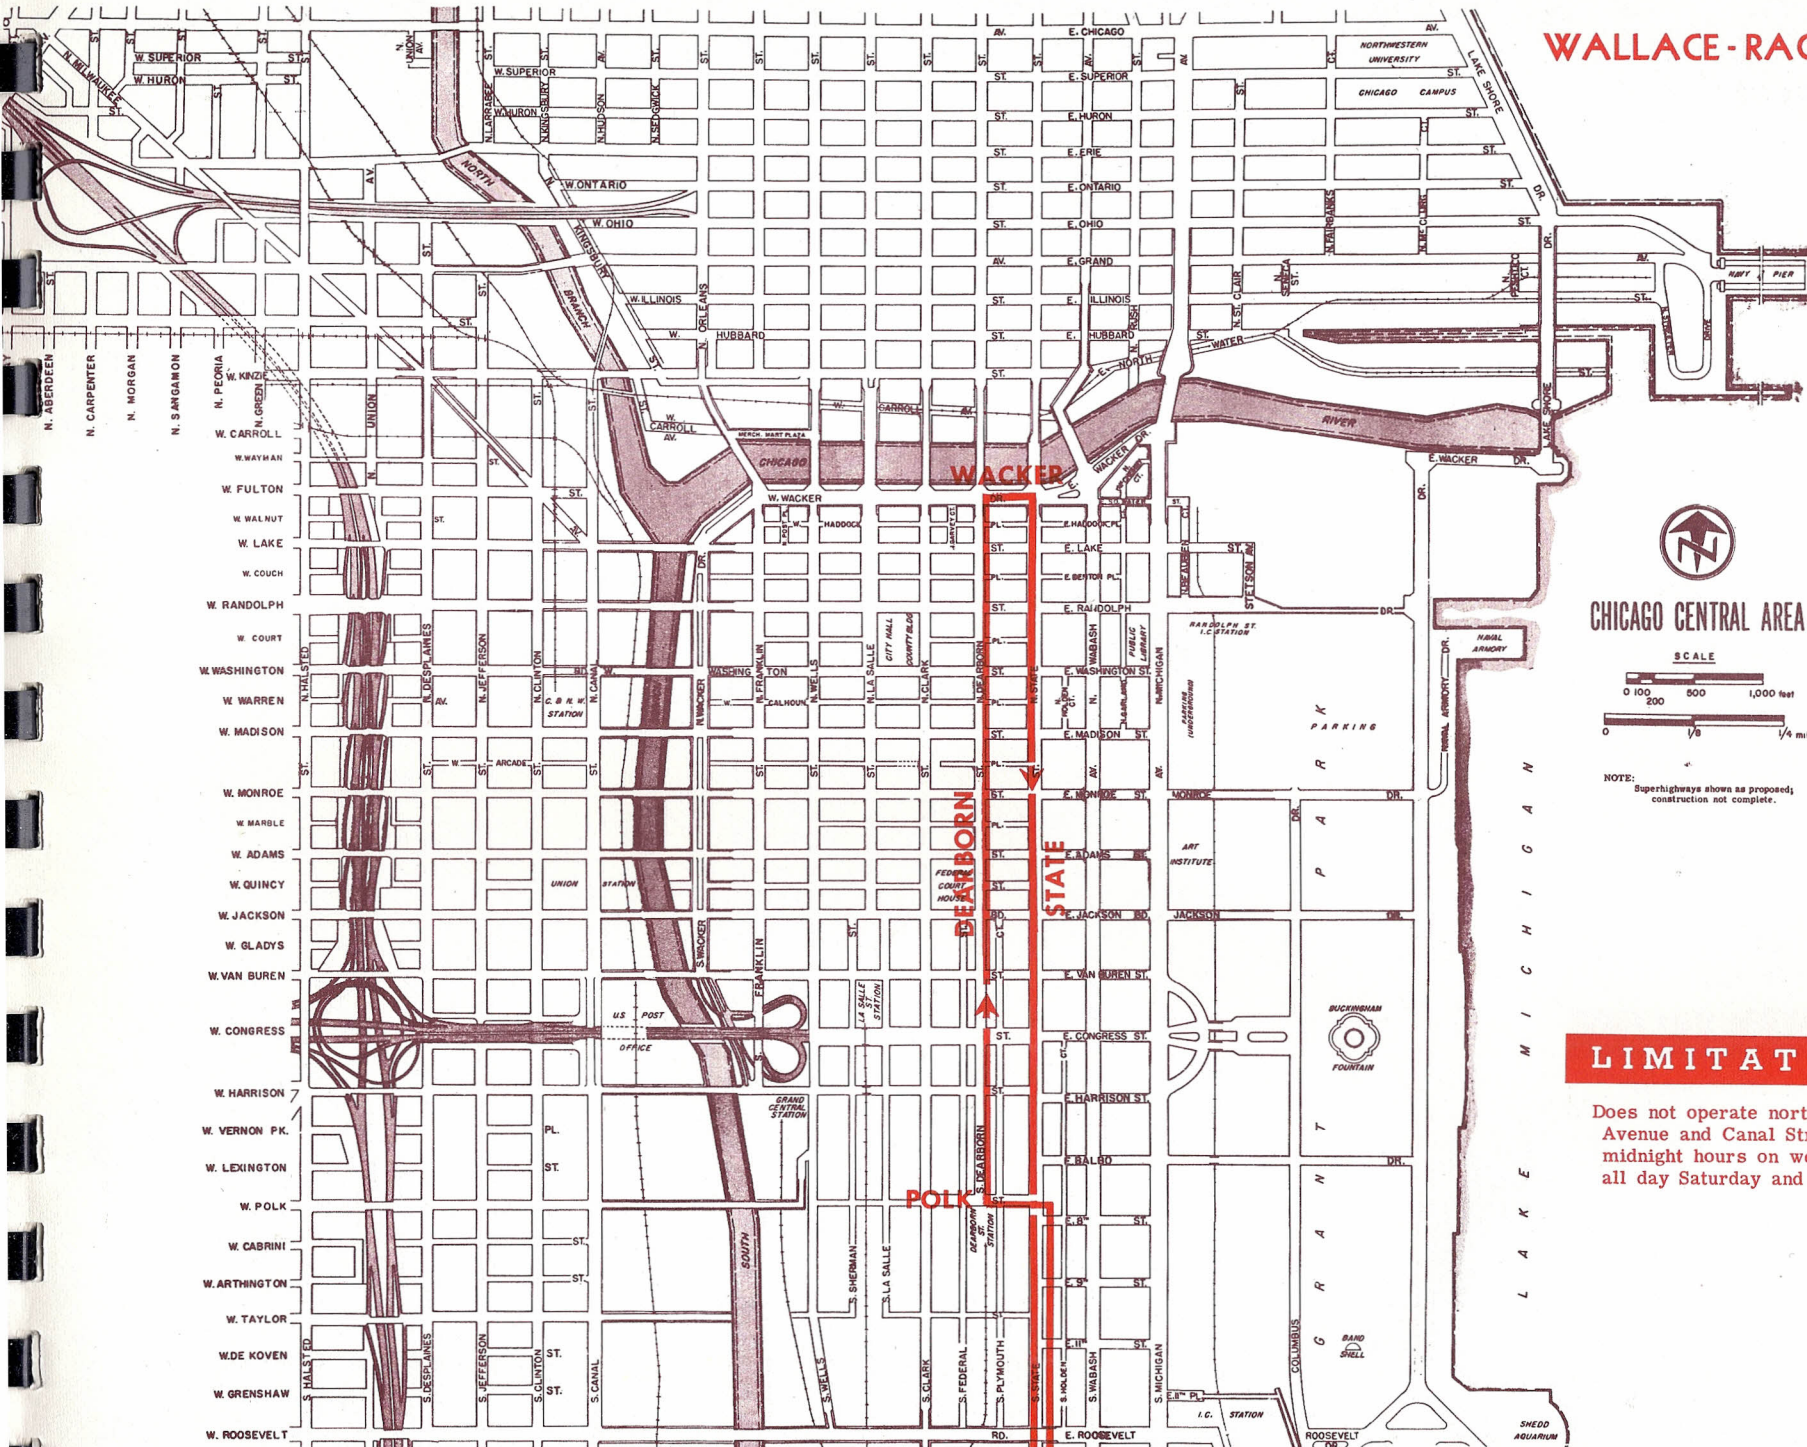

WALLACE - RACINE -44

LIMITATIONS

Does not operate north of Archer Avenue and Canal Street during midnight hours on weekdays and all day Saturday and Sunday.