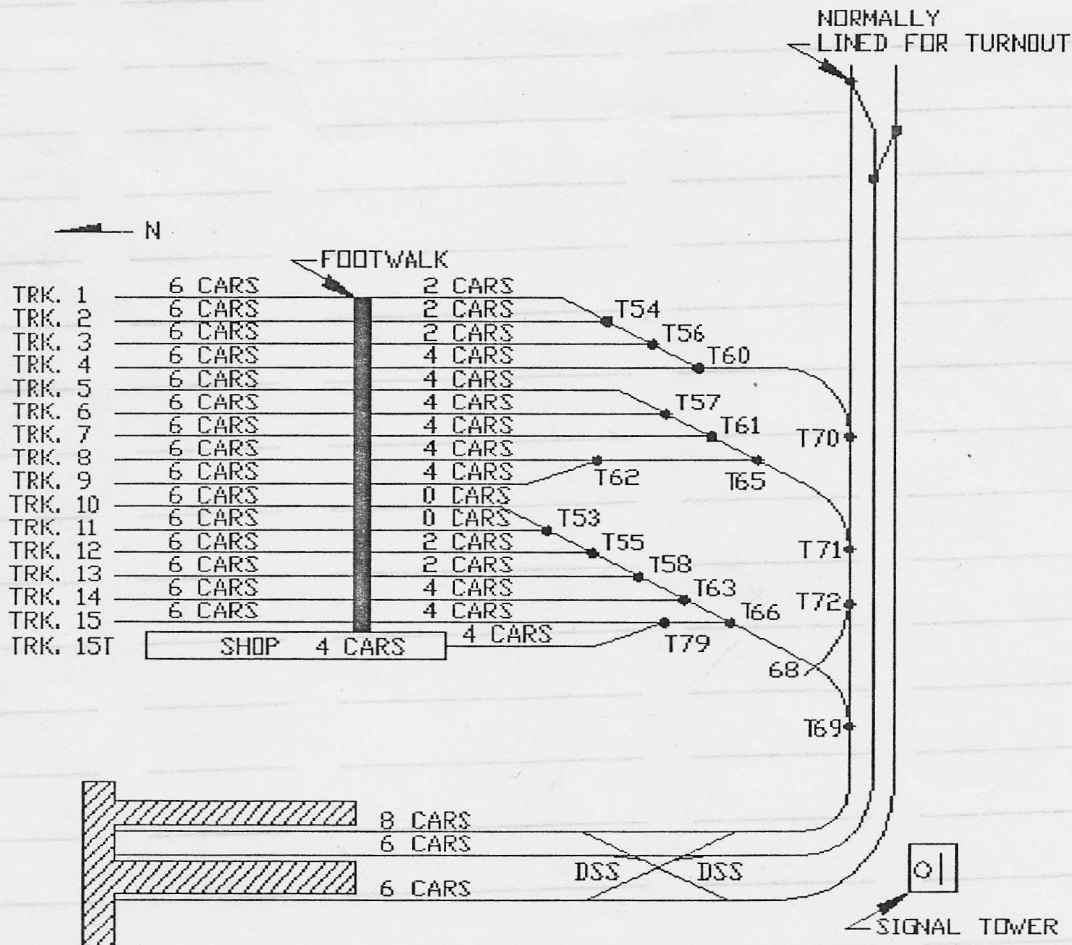

# Service Bulletin

TO: All Concerned, Rail

SUBJECT: Storage Capacity, Kimball Yard

EFFECTIVE: March 12, 1992

The storage capacity of Kimball Yard, Track 1 through Track 15, is 132 cars.

KIMBALL YARD CAR CAPACITY & SWITCH NUMBERS

*[Signature]*  
Director, Rail Service

*[Signature]*  
Manager, Rail Service

LS:jc (J11:S98-92)  
3/13/92 revised