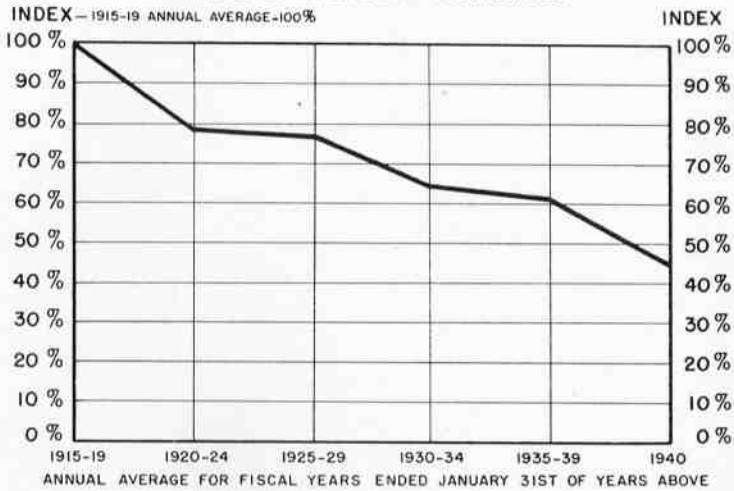

TREND OF CAR COLLISIONS

Surface Service Magazine

A Monthly Publication by and for Chicago Surface Lines Employees

VOL. 17

APRIL, 1940

No. 1

No-Accident Cards to 5,455

No Chargeable Accidents For 346 Trainmen
During 13 Year Period