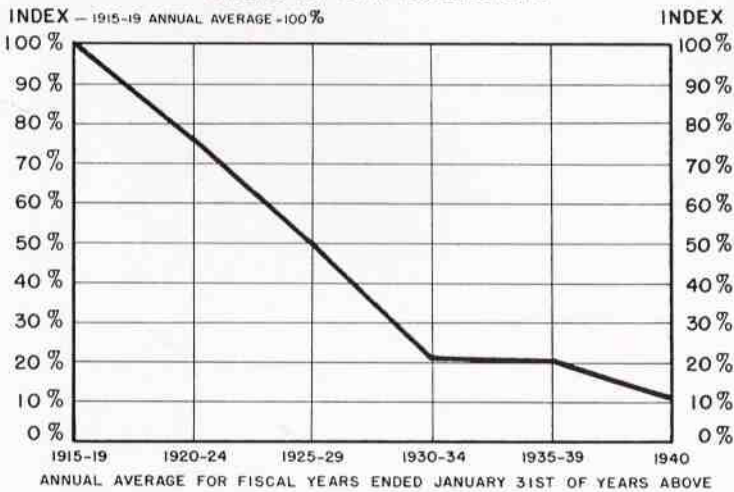

TREND OF CAR COLLISIONS

Surface Service Magazine

A Monthly Publication by and for Chicago Surface Lines Employees

VOL. 17

APRIL, 1940

No. 1

No-Accident Cards to 5,455

No Chargeable Accidents For 346 Trainmen
During 13 Year Period