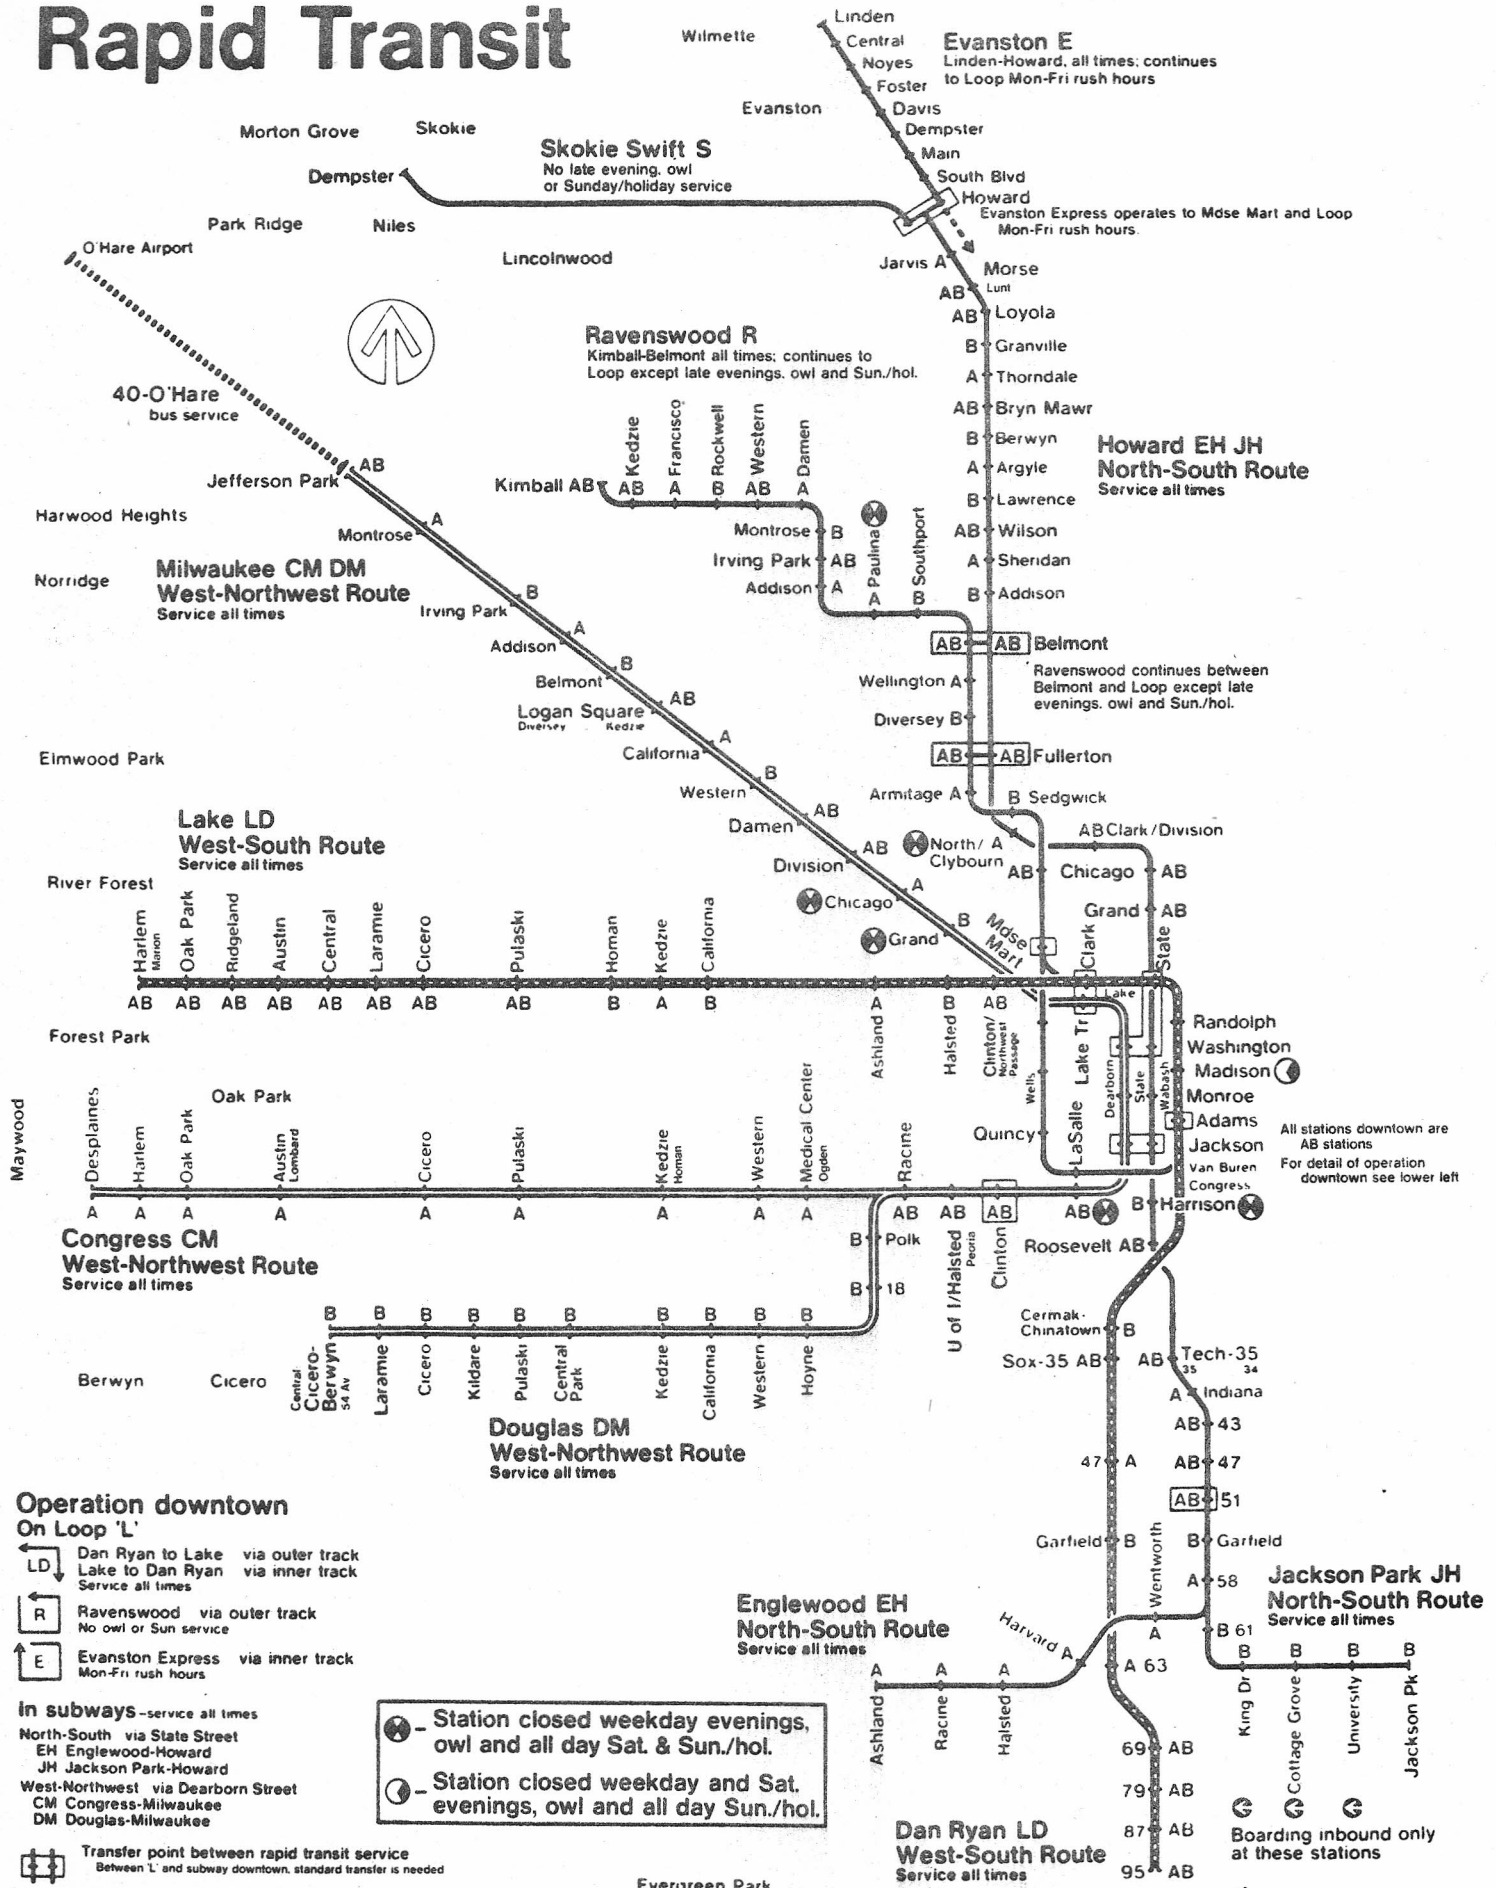

# Rapid Transit

## Operation downtown On Loop 'L'

- LD** Dan Ryan to Lake via outer track  
Lake to Dan Ryan via inner track  
Service all times
- R** Ravenswood via outer track  
No owl or Sun service
- E** Evanston Express via inner track  
Mon-Fri rush hours

**In subways - service all times**

- North-South via State Street
- EH Englewood-Howard
- JH Jackson Park-Howard
- West-Northwest via Dearborn Street
- CM Congress-Milwaukee
- DM Douglas-Milwaukee

**Transfer point between rapid transit service**  
Between 'L' and subway downtown, standard transfer is needed