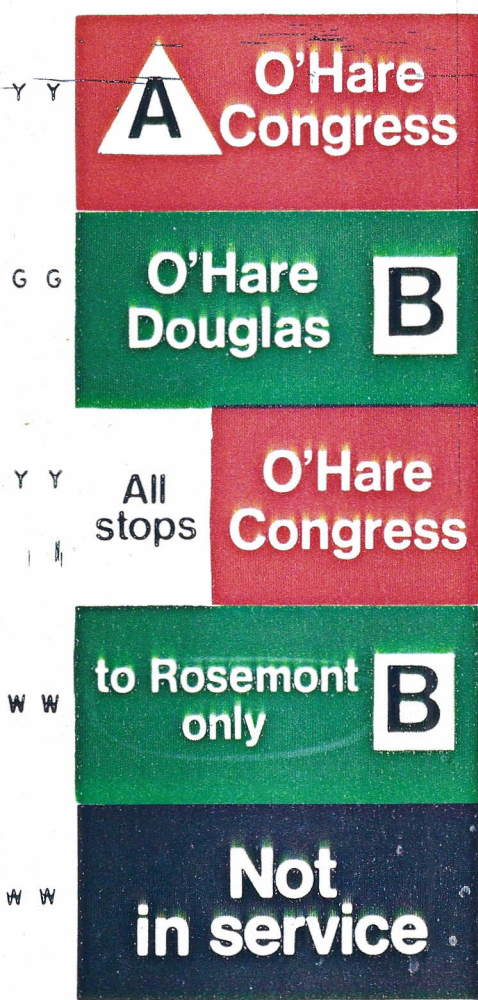

Front  
Class  
Lights  
Right  
Left

West - Northwest Curtain

Front  
Class  
Lights  
Right  
Left

West - South Curtain

G - Green  
 R - Red  
 W - White  
 Y - Yellow