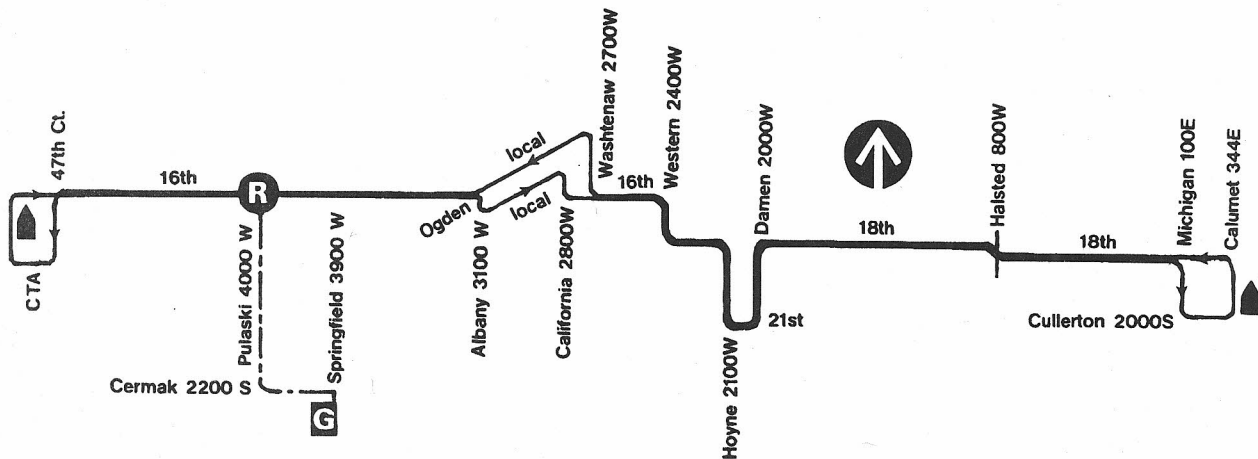

Route #18 16TH/18TH

Garage(s)/Run Numbers

Lawndale/N201-N220
PTO/N221-N230

Terminals/Destination Signs

<u>Eastbound</u>	<u>Westbound</u>
Calumet	Cicero
	Kedzie
	Pulaski (pull-in)

Schedule Interlocks

#25

Hours of Operation

Day and evening service