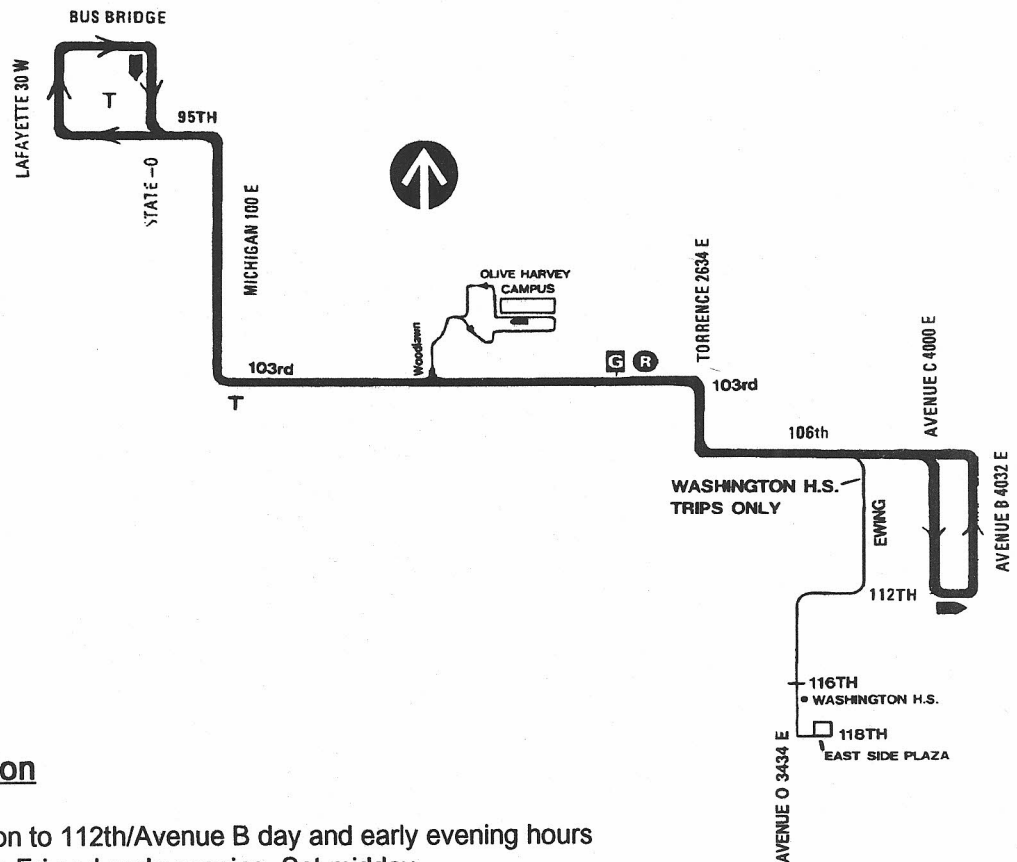

Route #106 EAST 103RD/106TH

Garage(s)/Run Numbers

103rd/1301-1330
PTO/1331-1350

Terminals/Destination Signs

<u>Eastbound</u>	<u>Westbound</u>
112TH/Ave. C	95th/Dan Ryan station
Woodlawn/101st Olive Harvey	
Stony Island/103rd (pull-in)	

Schedule Interlocks

#102
#111

Hours of Operation

95th/Dan Ryan Station to 112th/Avenue B day and early evening hours
via Olive/Harvey Mon-Fri and early evening, Sat midday

Note: Additional Sunday morning service between 95th/Dan Ryan station
and 103rd/Stony Island, every 30 minutes from 4:30am to 7:39 am