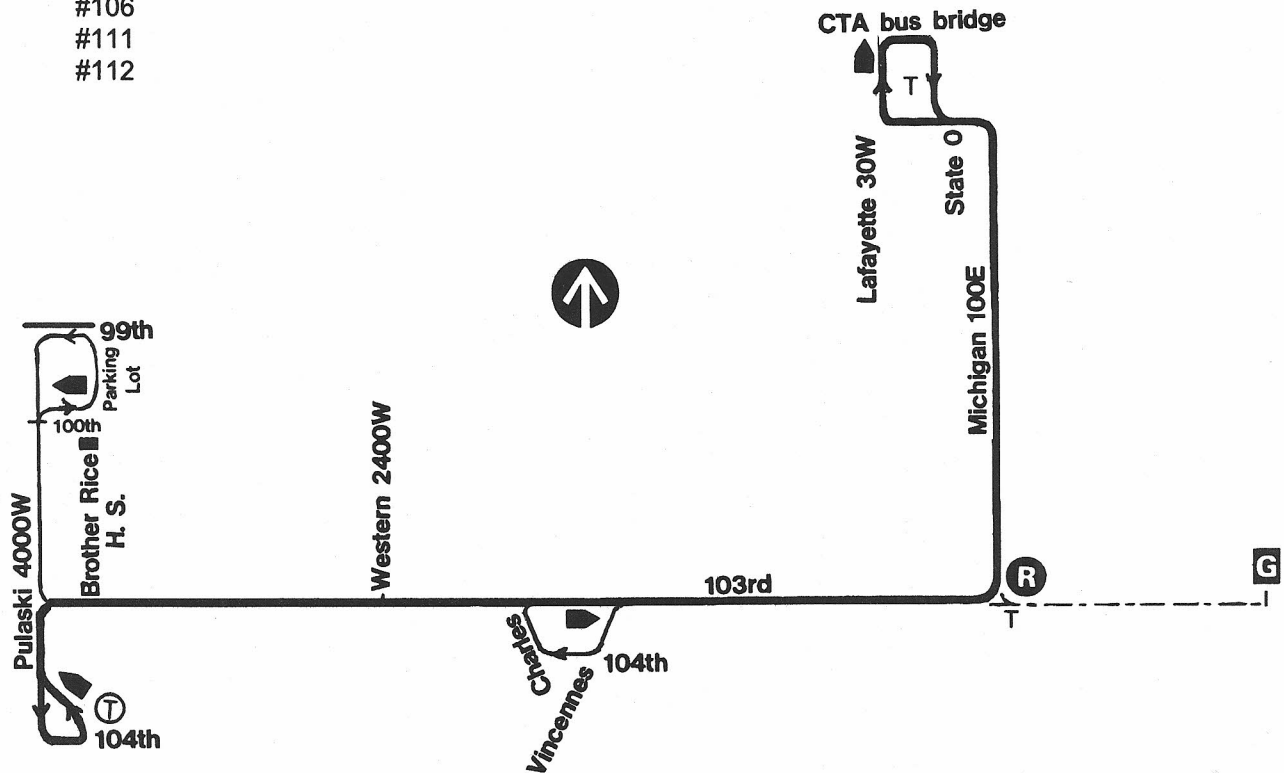

Route #103 WEST 103RD

Garage(s)/Run Numbers

103rd/1351-1380
PTO/1381-1400

Terminals/Destination Signs

<u>Eastbound</u>	<u>Westbound</u>
95th/Dan Ryan station	Pulaski
Michigan	Vincennes
	Pulaski/ 100th

Schedule Interlocks

#34
#106
#111
#112

Hours of Operation

95th/Dan Ryan to 100th/ Pulaski (Brother Rice H. S.) school hours