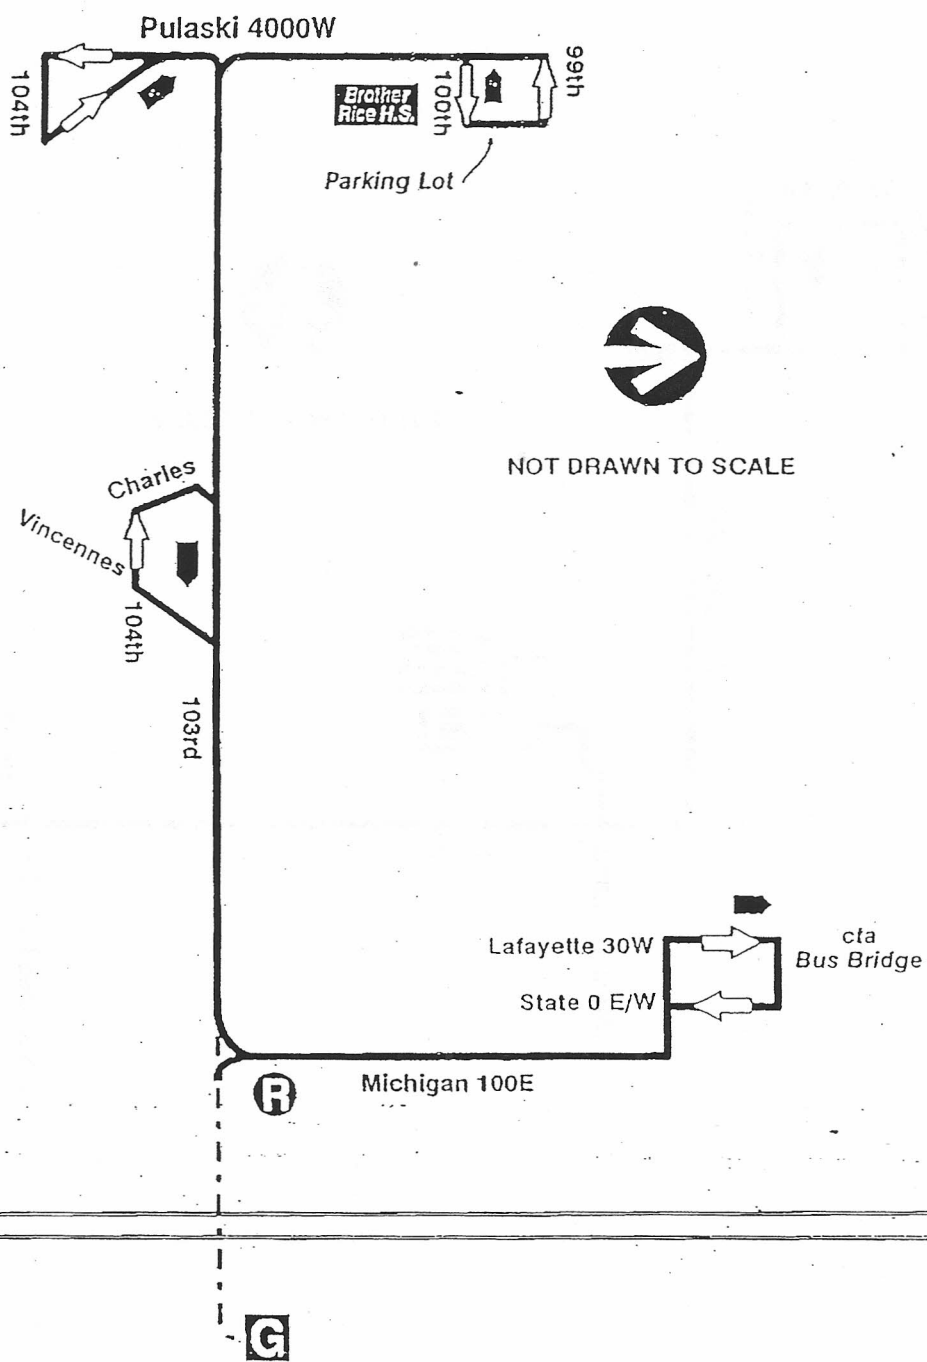

# 103 West 103rd

## 103rd Garage

### Farebox Code 103

 GARAGE	 PULL IN PULL OUT	 RELIEF POINT
 LAYOVER		
EFFECTIVE DATE 2/13/83	DATE REVISED 1/15/02	PLANNING & DEVELOPMENT DATA SERVICES