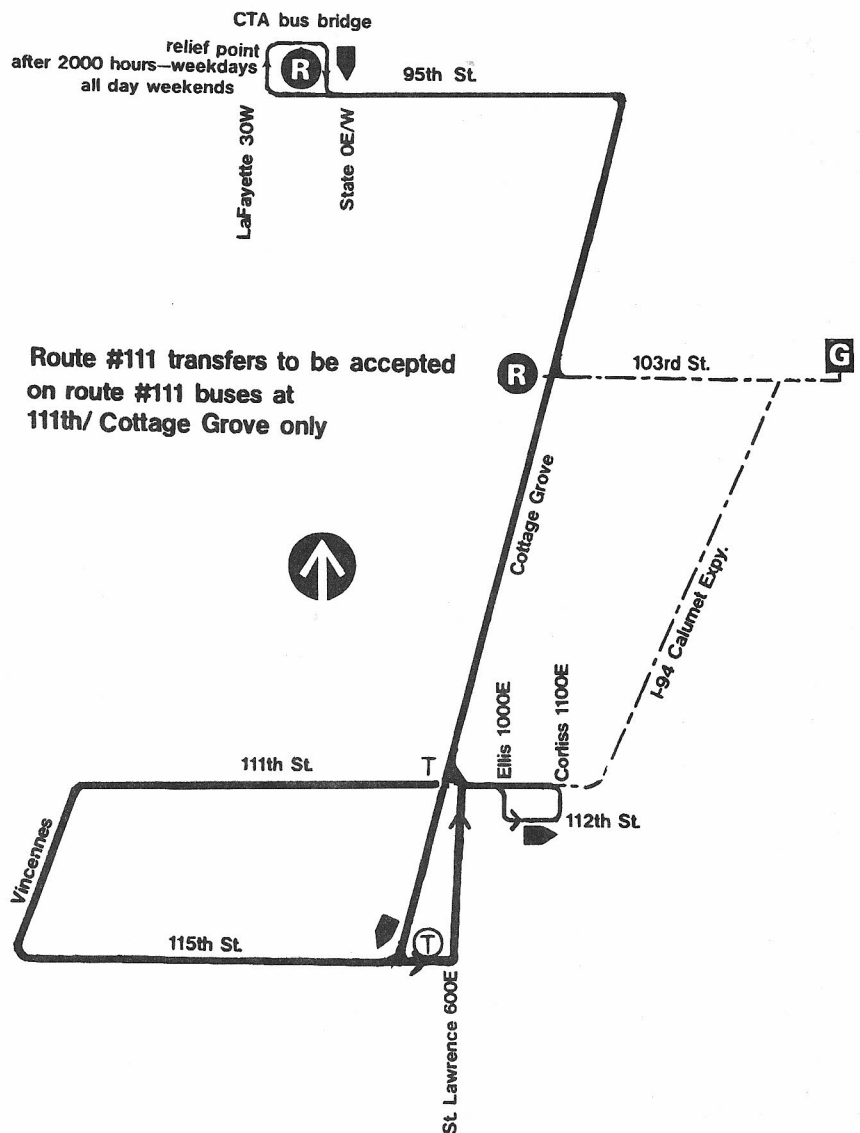

## Route #111 111TH/115TH

### Garage(s)/Run Numbers

103rd/1401-1360  
PTO/1361-1500

### Terminals/Destination Signs

| <u>Eastbound</u>        | <u>Westbound</u>         |
|-------------------------|--------------------------|
| Cottage Grove/<br>103rd | Corliss/111th            |
| Cottage Grove/<br>115th | 95th/Dan Ryan<br>station |

### Schedule Interlocks

#103  
#106  
#108  
#112