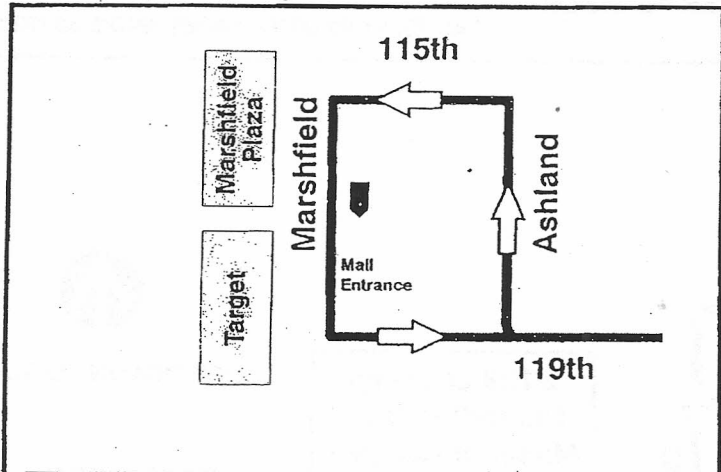

119th Michigan

103rd Garage

Farebox Code 119

Inset: Trips ending at Marshfield Plaza

NOT DRAWN TO SCALE

 GARAGE	 PULL IN PULL OUT	 RELIEF POINT
 LAYOVER		
EFFECTIVE DATE 1/31/09	DATE REVISED 1/19/09	PLANNING & DEVELOPMENT DATE SERVICES