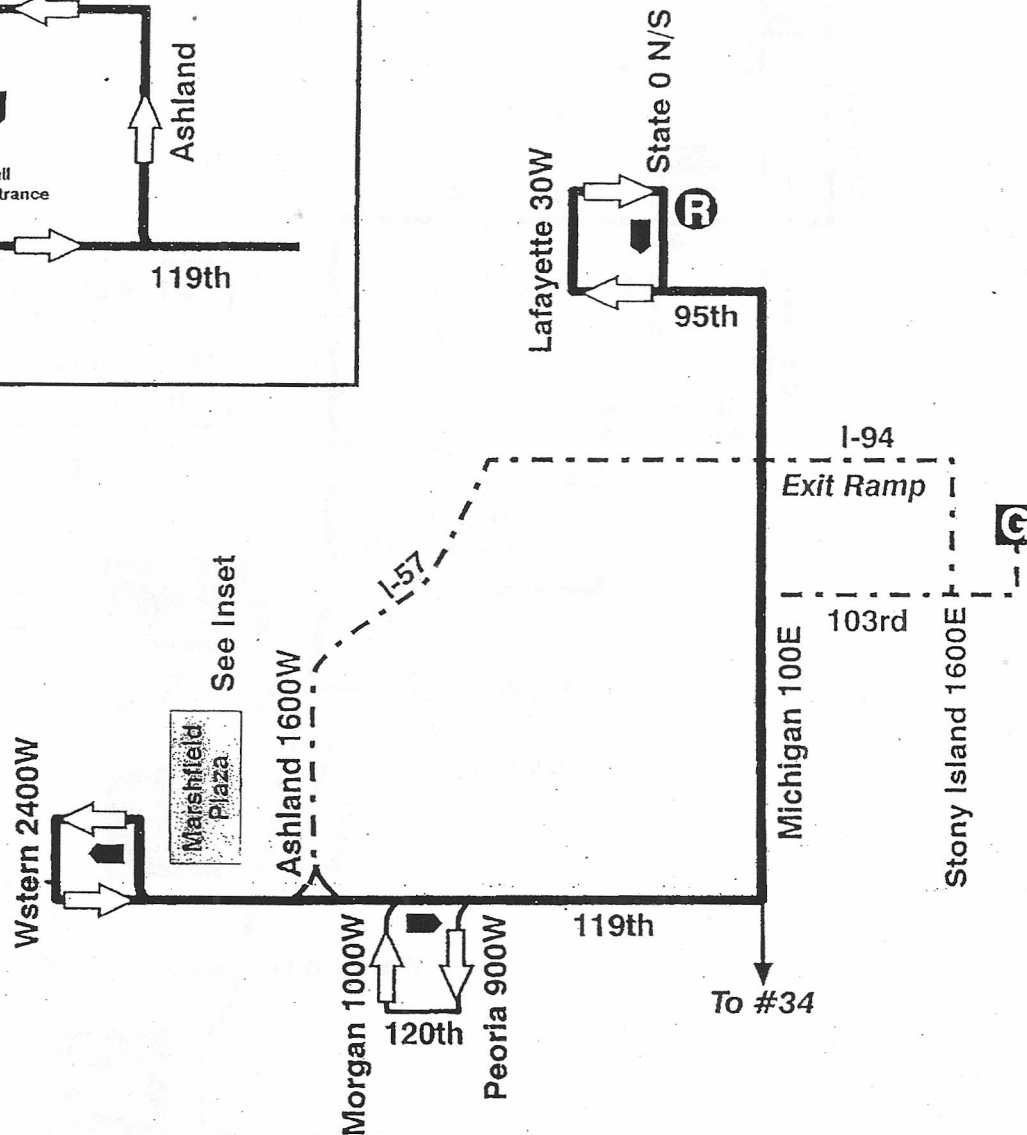

119th Michigan

103rd Garage

Farebox Code 119

Inset: Trips ending at Marshfield Plaza

NOT DRAWN TO SCALE

 GARAGE	 PULL IN PULL OUT	 RELIEF POINT
 LAYOVER		
EFFECTIVE DATE 1/31/09	DATE REVISED 1/19/09	PLANNING & DEVELOPMENT DATE SERVICES