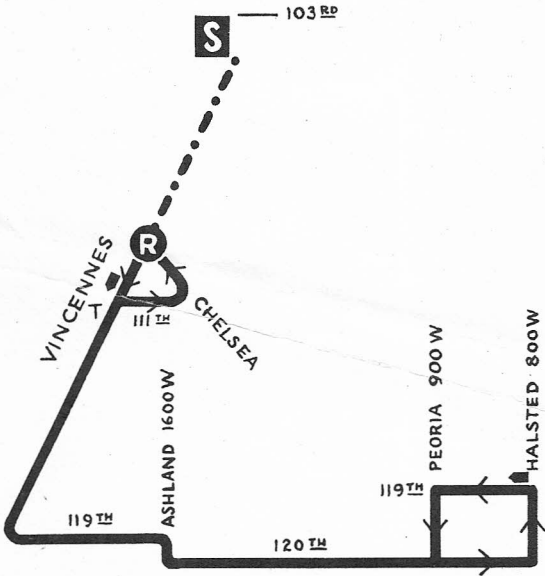

119th-VINCENNES

BEVERLY STATION

GAS BUS

NOT DRAWN TO SCALE

S	STATION
R	RELIEF POINT
▶	LAYOVER
T	TELEPHONE
---	PULL OUT
---	PULL IN ROUTE

SEE:
 "VINCENNES - 119" REV.