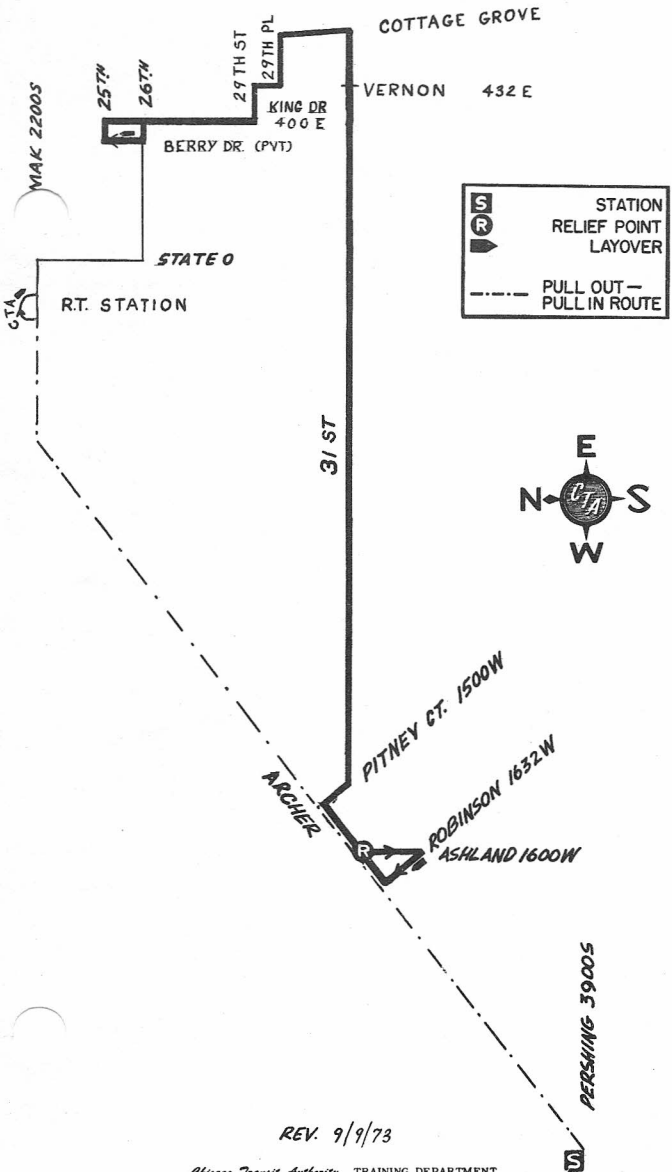

26th - 31st

*Saturday no service after 6 P.M.*

31

ARCHER STATION

MOTOR BUS

NOT DRAWN TO SCALE

REV. 9/9/73