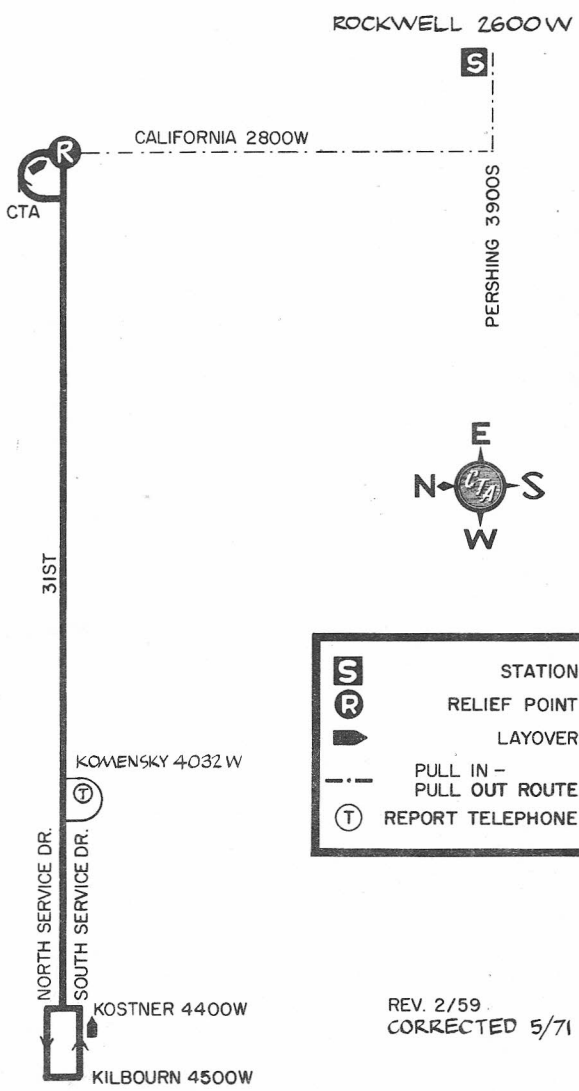

No Saturday Sunday

WEST 31st

31A

ARCHER STATION

MOTOR-BUS

NOT DRAWN TO SCALE

S	STATION
R	RELIEF POINT
	LAYOVER
	PULL IN - PULL OUT ROUTE
T	REPORT TELEPHONE

REV. 2/59
CORRECTED 5/71