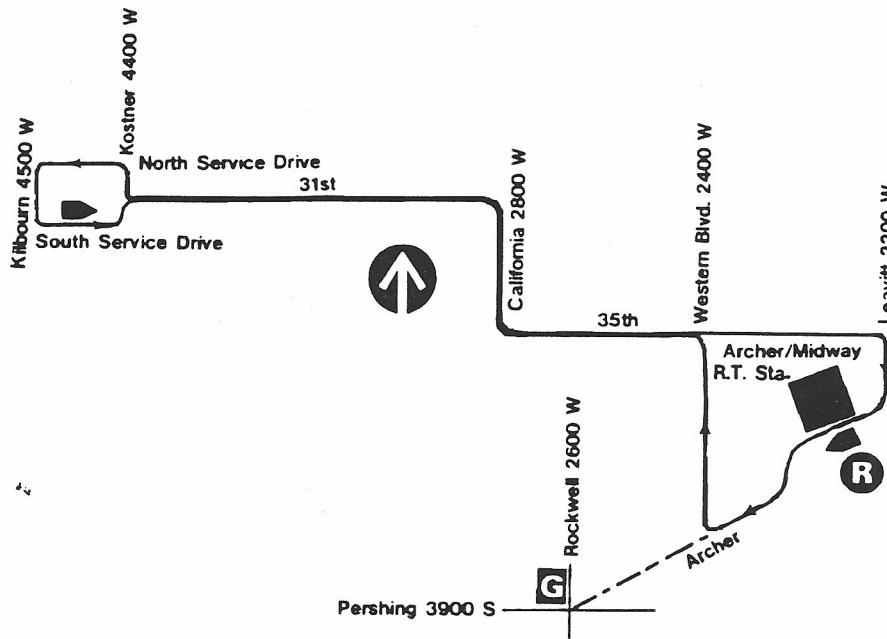

## Route #32 West 31ST

### Terminals/Destination Signs

<u>Eastbound</u>	<u>Westbound</u>
Archer sta	31st/Kostner

### Schedule Interlocks

#35  
#35W

## **WEST 31ST - route history to Lake Park**

---

11-07-93 Began Monday-Friday rush-period-only service between the new 35th/Archer station and 31st/Kilbourn