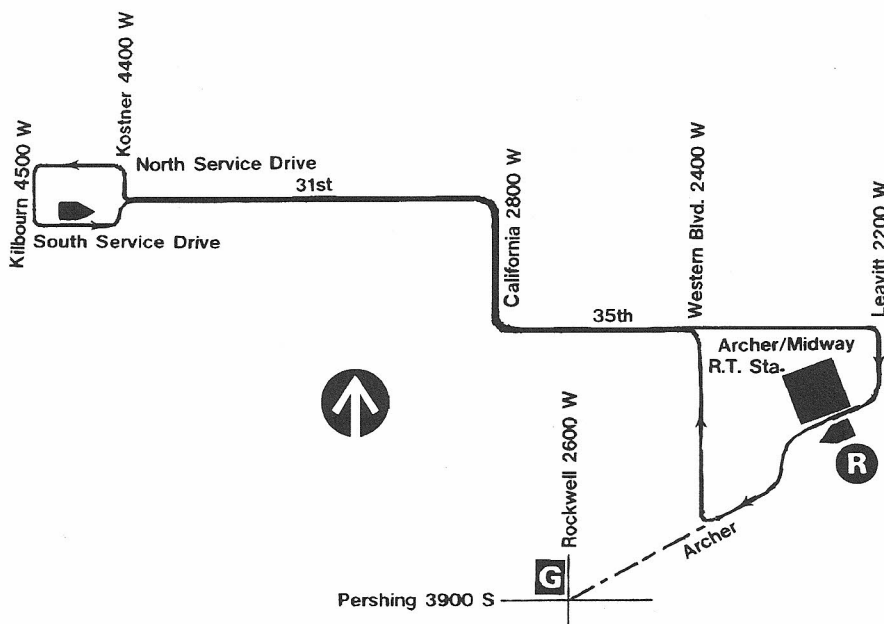

Route #32 West 31ST

Garage(s)/Run Numbers

Archer/A301-A350
PTO/A351-A370

Terminals/Destination Signs

<u>Eastbound</u>	<u>Westbound</u>
Archer sta	31st/Kostner

Schedule Interlocks

#35
#35W

Hours of Operation

Terminals

31st/Kostner to Archer sta

Dir Monday-Friday

EB 0620--0920

EB 1440--1810

Archer sta to 31st/Kostner

WB 0600--0900

WB 1410--1810

Saturday

No service

Sunday/holiday

No service

NOTE: Service operates every 30 minutes

10/06/97