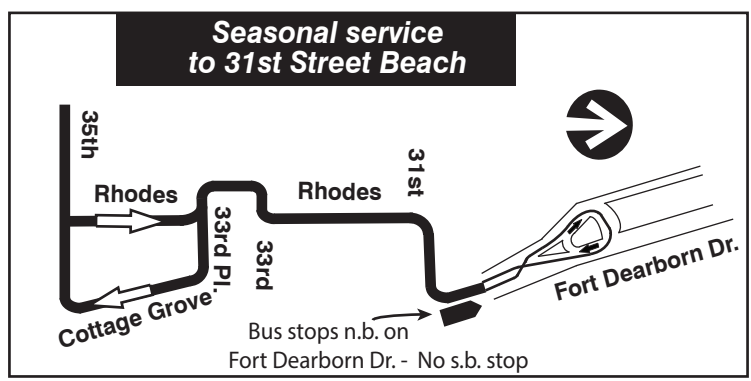

35 31st-35th Kedzie Garage Farebox Code 35

NOT DRAWN TO SCALE

GARAGE	PULL IN PULL OUT	RELIEF POINT
LAYOVER	TURN BACK	
EFFECTIVE DATE 5/21/15	DATE REVISED 6/17/15	SERVICE PLANNING