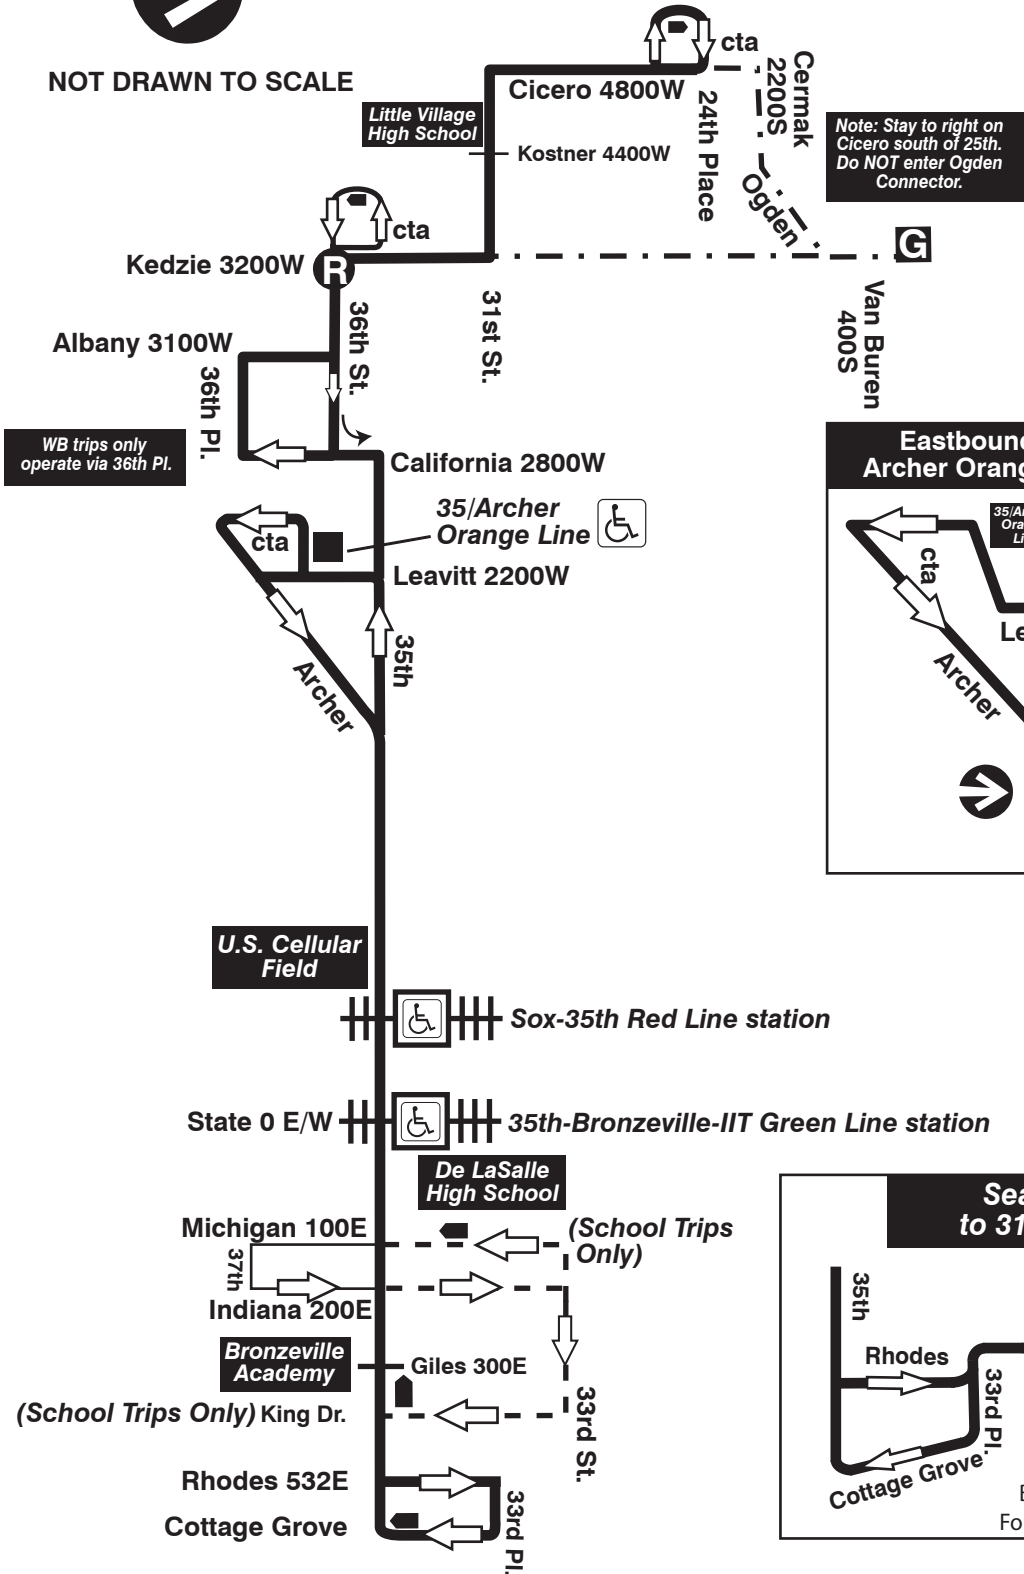

35 31st-35th Kedzie Garage Farebox Code 35

NOT DRAWN TO SCALE

GARAGE	PULL IN PULL OUT	RELIEF POINT
LAYOVER	TURN BACK	
EFFECTIVE DATE 5/21/15	DATE REVISED 6/17/15	SERVICE PLANNING