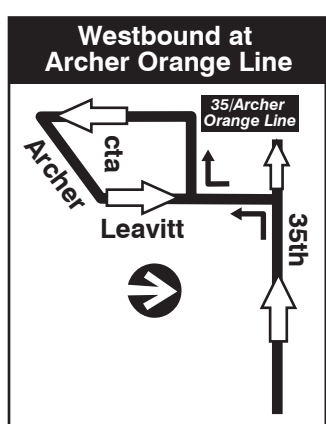

35 31st-35th Kedzie Garage Farebox Code 35

NOT DRAWN TO SCALE

GARAGE	PULL IN PULL OUT	RELIEF POINT
LAYOVER	TURN BACK	
EFFECTIVE DATE 5/21/15	DATE REVISED 6/17/15	SERVICE PLANNING