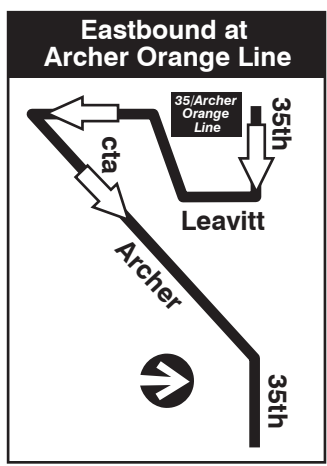

35 31st-35th Kedzie Garage Farebox Code 35

NOT DRAWN TO SCALE

GARAGE	PULL IN PULL OUT	RELIEF POINT
LAYOVER	TURN BACK	
EFFECTIVE DATE 5/21/15	DATE REVISED 6/17/15	SERVICE PLANNING