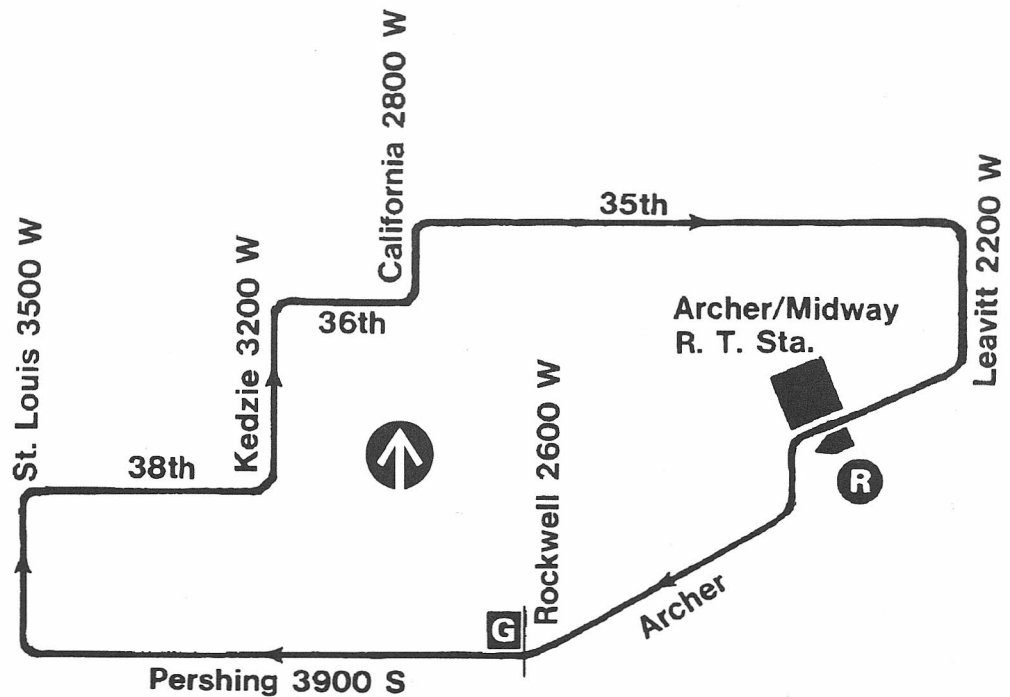

35W

Route #35W WEST 35TH/PERSHING

Garage(s)/Run Numbers

Archer/A301-A350
PTO/A351-A400

Terminals/Destination Signs

Eastbound
Archer sta

Westbound
Pershing/
St. Louis

Schedule Interlocks

#31
#53A
#61
#62
#62E
#129
#162

Hours of Operation

Terminals
Archer sta to Pershing/St. Louis and
back to station

Dir Monday-Friday
WB 0600--1900

Saturday
0600--1900

Sunday/holiday
0700--1900

Note: Operates in a one-way clockwise loop

09/30/93

WEST 35TH/PERSHING - route history

11-07-93 Began CHICAGO TRANSIT AUTHORITY motor bus service from Leavitt station terminal via Archer-Pershing-St Louis-38th-Kedzie-36th-California-35th-Leavitt to Leavitt station terminal