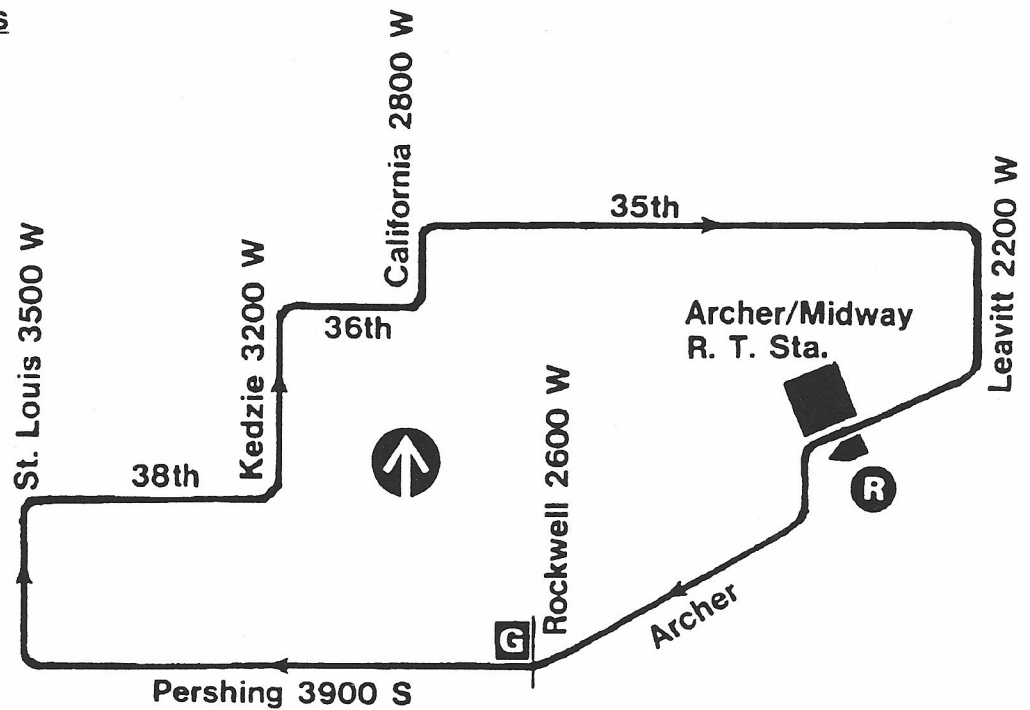

35W

Route #35W WEST 35TH/PERSHING

Garage(s)/Run Numbers

Archer/A301-A350
PTO/A351-A370

Terminals/Destination Signs

Eastbound
Archer sta

Westbound
Pershing/
St. Louis

Schedule Interlocks

#31
#53A
#61
#62
#62E
#129
#162

Hours of Operation

Terminals

Archr sta to Pershing/St. Louis and
back to station

Dir Monday-Friday
WB 0600-1900

Saturday
0600-1900

Sunday/holiday
0700-1900

Note: Operates in a one-way clockwise loop
03/27/94

WEST 35TH/PERSHING - route history

- 11-07-93 Began CHICAGO TRANSIT AUTHORITY motor bus service from Leavitt station terminal via Archer-Pershing-St Louis-38th-Kedzie-36th-California-35th-Leavitt to Leavitt station terminal
- 03-27-94 Discontinued service