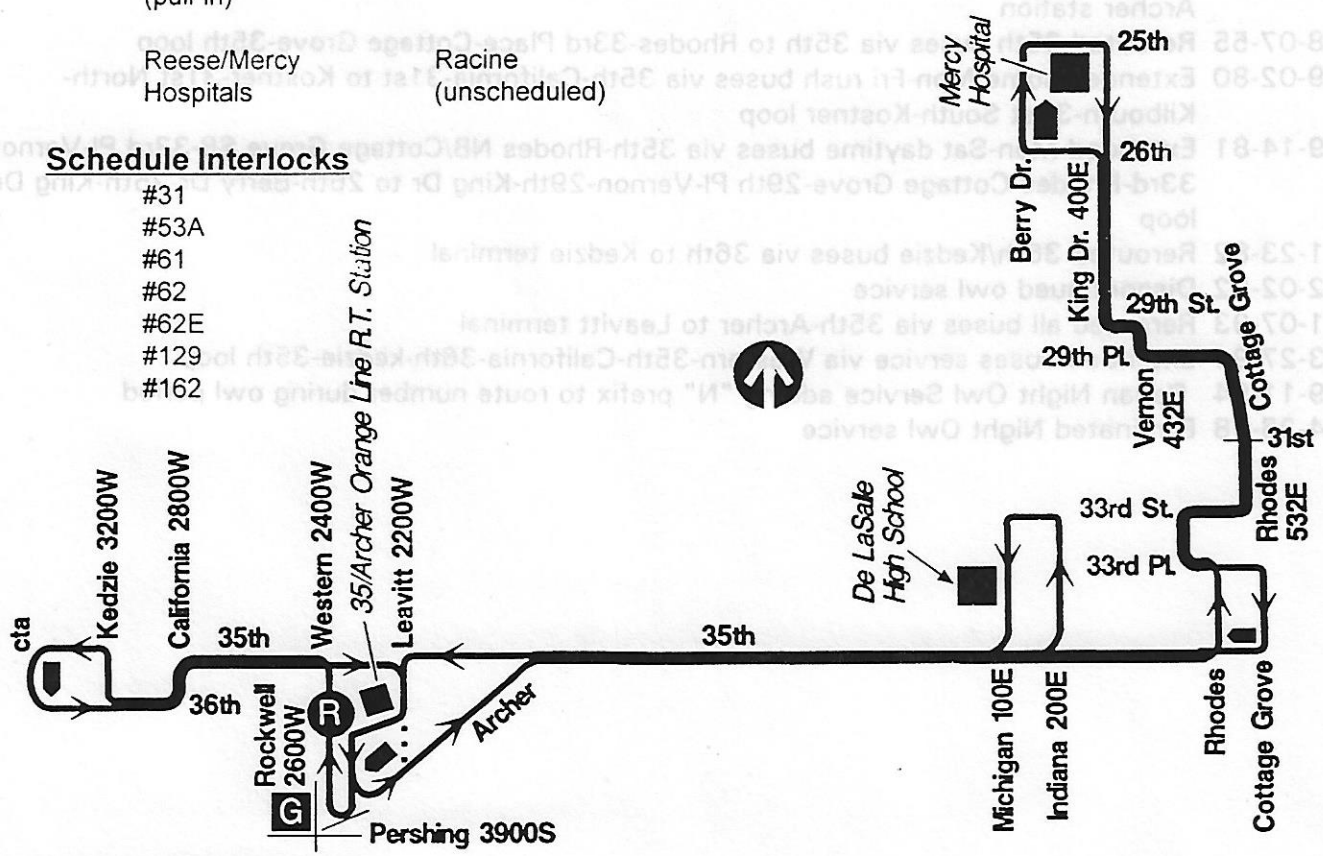

Route #35 35TH

Garage(s)/Run Numbers

Archer/A301-A330
 Block/A331-A340
 PTO/A341-A360

Terminals/Destination Signs

Eastbound	Westbound
Cottage Grove	36th/ Kedzie
Michigan	
State	Western
California (pull-in)	31st/Kostner
Reese/Mercy Hospitals	Racine (unscheduled)

Schedule Interlocks

- #31
- #53A
- #61
- #62
- #62E
- #129
- #162

Hours of Operation

Terminals	Dir	Monday-Friday	Saturday	Sunday/holiday
36th/Kedzie to 35th/Cottage Grove	EB	0357--0057	0357--0057	0357--0057
35th/Cottage Grove to 36th/Kedzie	WB	0425--0125	0425--0125	0425--0057
35th/Kedzie to 26th/Indiana	EB	0610--1822	0632--1815	No service
	WB	0654--1907	0710--1900	