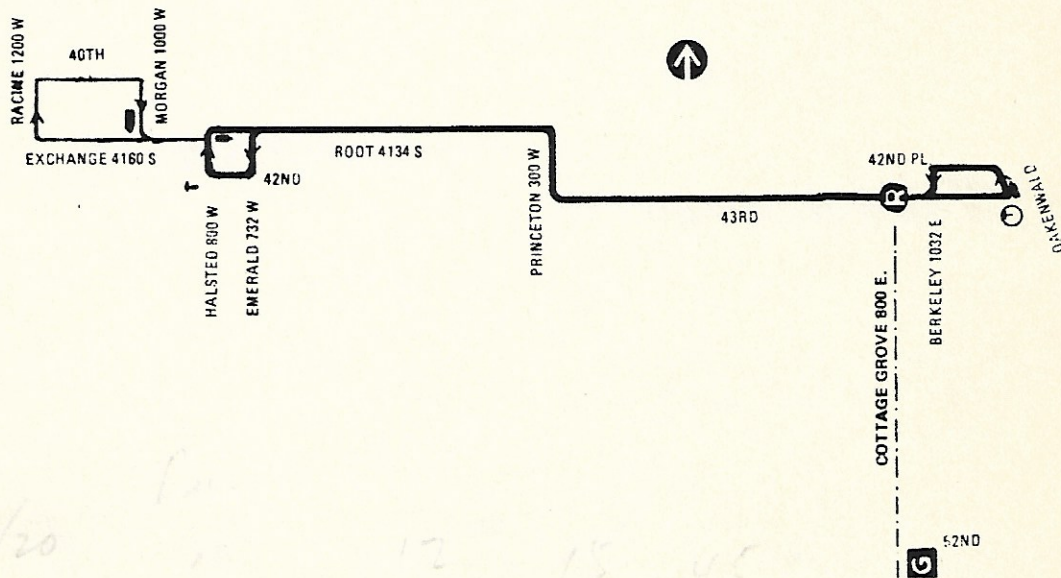

Route #43 43rd

Schedule Interlocks

Garage(s)/Run Numbers

52nd/5001-5100

Hours of Operation  
(Time of first and last trips  
leaving terminals)

Terminals/Destination Signs

Eastbound

Westbound

Lake Park

Root

Halsted

Stock Yards

Industrial Pk

24 hour service

Root/Halsted - 42nd/Lake Park (7 days a week)

Stock Yards - 42nd/Lake Park (Mon-Fri only)

EB 0645-0820, 1614-1752 and 0108 next day

WB 0618-0754, 1542-1718 and 0035 next day

No Public timetable available

| Travel Time | INTERVALS: |      |        |      |      |         |
|-------------|------------|------|--------|------|------|---------|
|             | Av.        | Rush | Midday | 2200 | 0300 | Sat Aft |
| 19 min      | 10         | 12   | 15     | 45   | 12   | 12      |