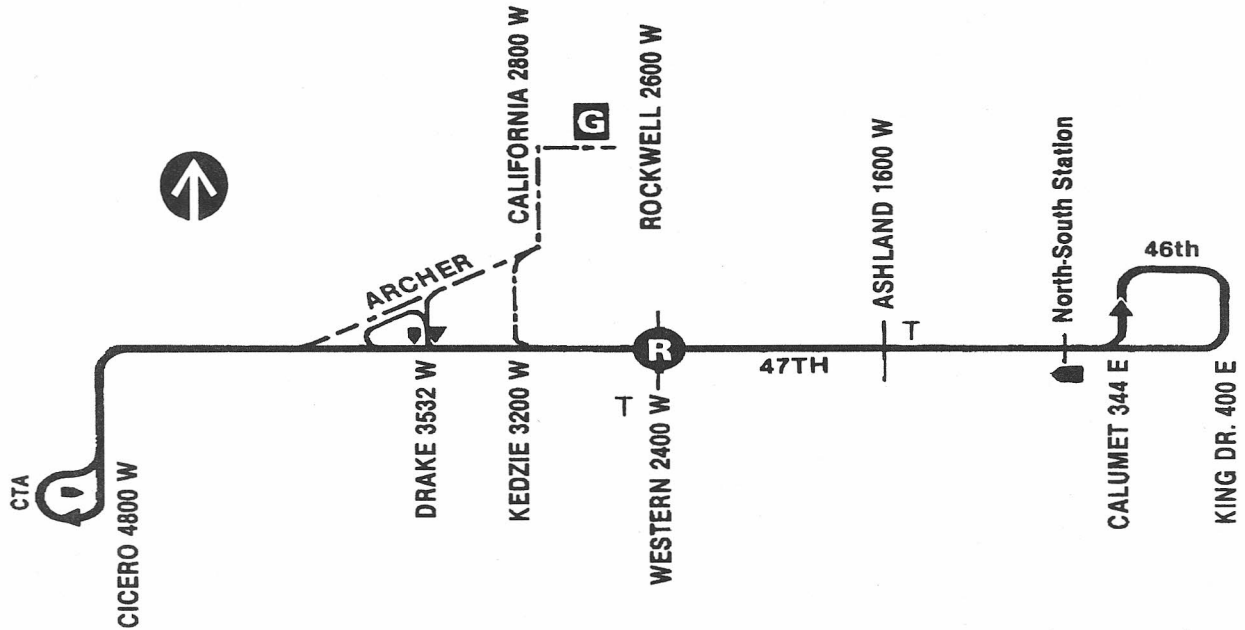

## Route #47 47TH

### Garage(s)/Run Numbers

Archer/A441-A480  
 PTO/A481-A500  
 (Operates on city-wide radio channel)

### Terminals/Destination Signs

<u>Eastbound</u>	<u>Westbound</u>
N/S station	Archer
King Drive	Cicero/Archer
Lake Park (unscheduled)	Austin/65th

### Schedule Interlocks

#62  
 #62E