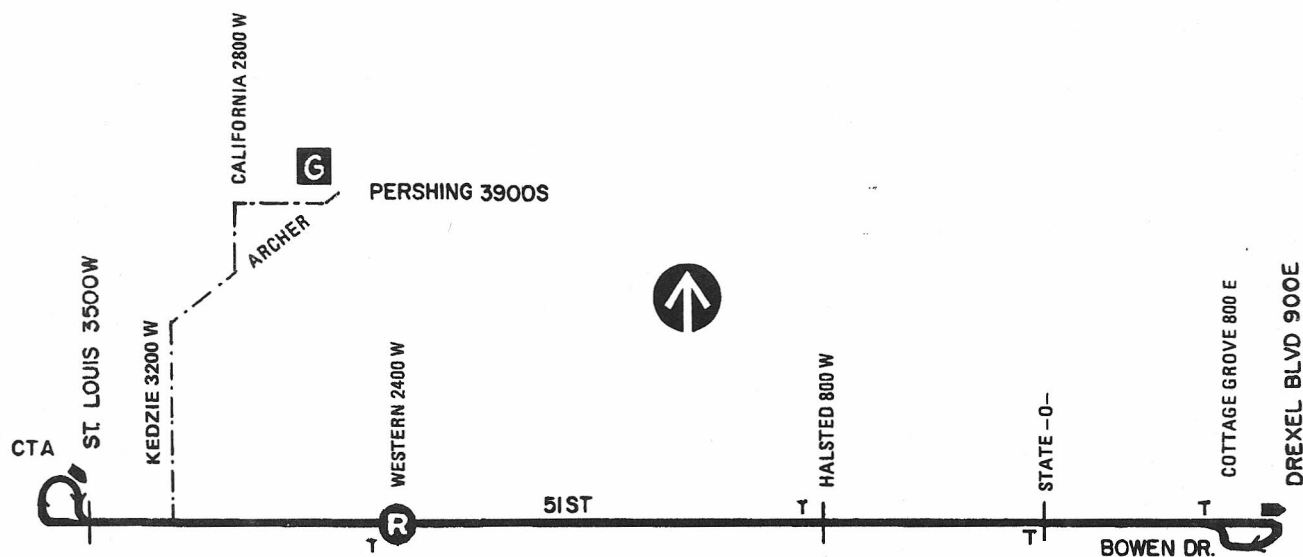

Route #51 51ST

Garage(s)/Run Numbers

Archer/A501-A520
PTO/A521-A530

Terminals/Destination Signs

<u>Eastbound</u>	<u>Westbound</u>
Drexel Square	St. Louis
Western (unscheduled)	Kedzie (pull-in)

Schedule Interlocks

#53A

Hours of Operation

Day and evening hours

03/08/92