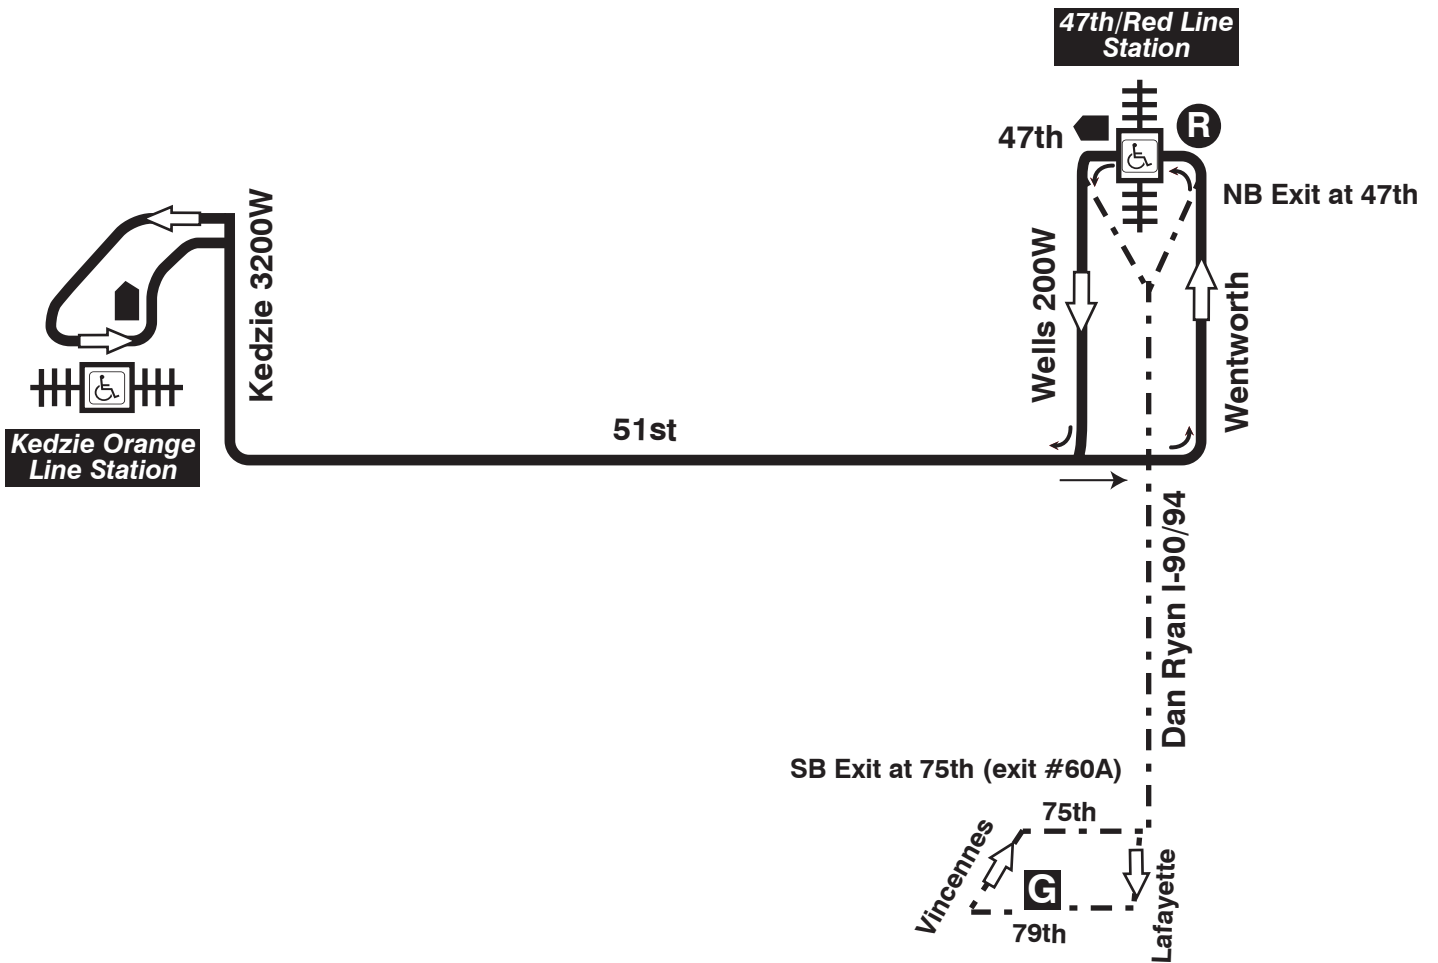

# 51 51st

## 77th Garage

### Farebox Code 51

NOT DRAWN TO SCALE

 <b>GARAGE</b>	 <b>PULL IN</b>	 <b>RELIEF POINT</b>
 <b>LAYOVER</b>	 <b>PULL OUT</b>	
EFFECTIVE DATE <b>12/16/12</b>	REVISED DATE <b>10/12/15</b>	<b>Signage and Wayfinding</b>