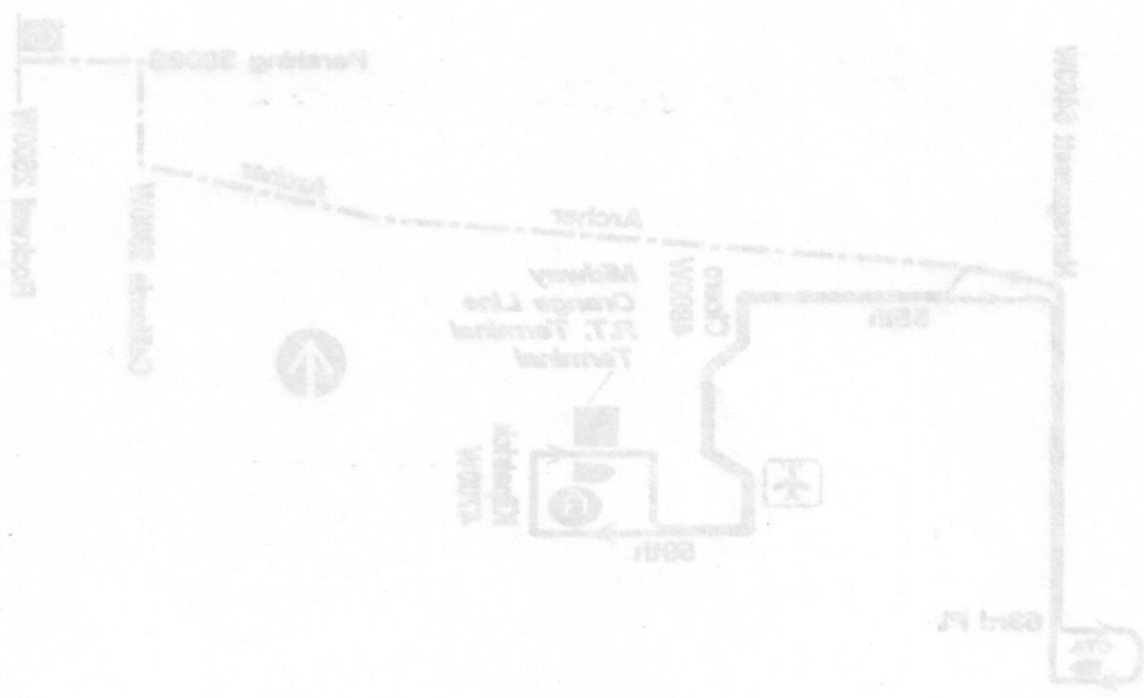

55TH/NARRAGANSETT - route history

- 09-12-66 Began CHICAGO TRANSIT AUTHORITY bus service from Wabash "U" via Wacker-State-Archer-Narragansett to 63rd PI terminal Mon-Fri rush only
- 04-18-78 Rerouted buses via State to Wacker-Dearborn-Kinzie-State loop
- 01-04-82 Began Mon-Fri midday service, extended buses via Narragansett-63rd to Archer service roadways loop, also rerouted buses via State-Cermak-Franklin Connector-Stevenson Expressway-Pulaski-Archer, Mon-Fri rush via Stevenson Expressway-Cicero-Archer NB in AM rush, SB in PM rush
- 07-02-88 Began Saturday daytime service from Polk-Dearborn-Kinzie-State loop via State-Archer-Narragansett-63rd to Archer service roadways terminal
- - 92 Rerouted buses via 63rd to Archer terminal
- 11-07-93 Rerouted all buses from Pulaski station terminal via 51st-Keeler-Archer-Narragansett to 63rd PI terminal, returning via Archer-51st
- 07-03-94 Discontinued all buses from Pulaski Orange Line rapid transit station via 51st - Keeler-Archer-Narragansett to 63rd PI terminal, returning via Archer-51st
  Renamed route to 55N, 55th/Narragansett, rerouted all buses from Midway Orange Line rapid transit station via 59th-Cicero-55th-Narragansett to 63rd PI terminal

Day	Time	Direction	Notes
Monday-Friday	0530-1930	WB	Midway st to 63rd/Narragansett
Monday-Friday	0530-1930	EB	63rd/Narragansett to Midway st
Saturday	0800-1830	WB	Midway st to 63rd/Narragansett
Saturday	0800-1830	EB	63rd/Narragansett to Midway st
Sunday/Holiday	No service		

Note: Every 30 minutes midday and Saturday. Additional service on Archer on Archer provided by 682.