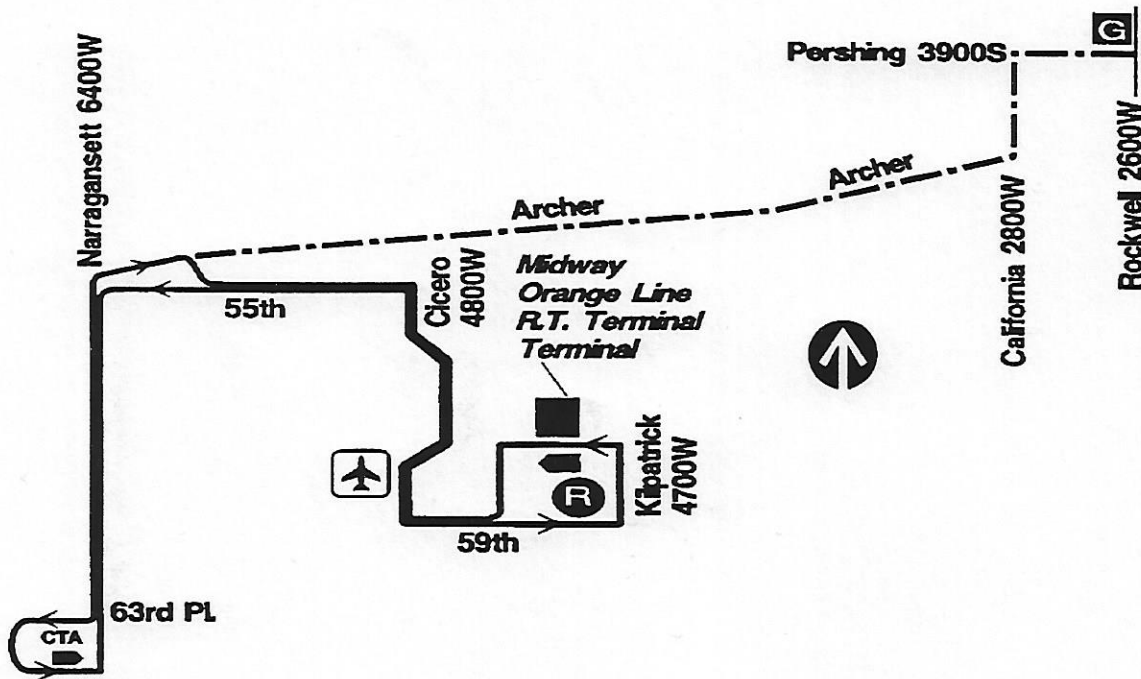

55N

Route #55N 55TH/NARRAGANSETT

Garage(s)/Run Numbers

Archer/A141-A170
 PTO/A171-A200
 #55N Farebox Entry Code = 556

Terminals/Destination Signs

| | |
|-------------------|-------------------|
| <u>Northbound</u> | <u>Southbound</u> |
| Midway Sta | 63/Narragansett |

Schedule Interlocks

None

Hours of Operation

| Terminals | Dir | Monday-Friday | Saturday | Sunday/holiday |
|---------------------------------|-----|---------------|-----------|----------------|
| 63rd/Narragansett to Midway sta | EB | 0539-1930 | 0600-1830 | No service |
| Midway sta to 63rd/Narragansett | WB | 0524-1953 | 0557-1855 | |

Note: Every 30 minutes midday and Saturday. Additional service on Archer on Archer provided by 682.