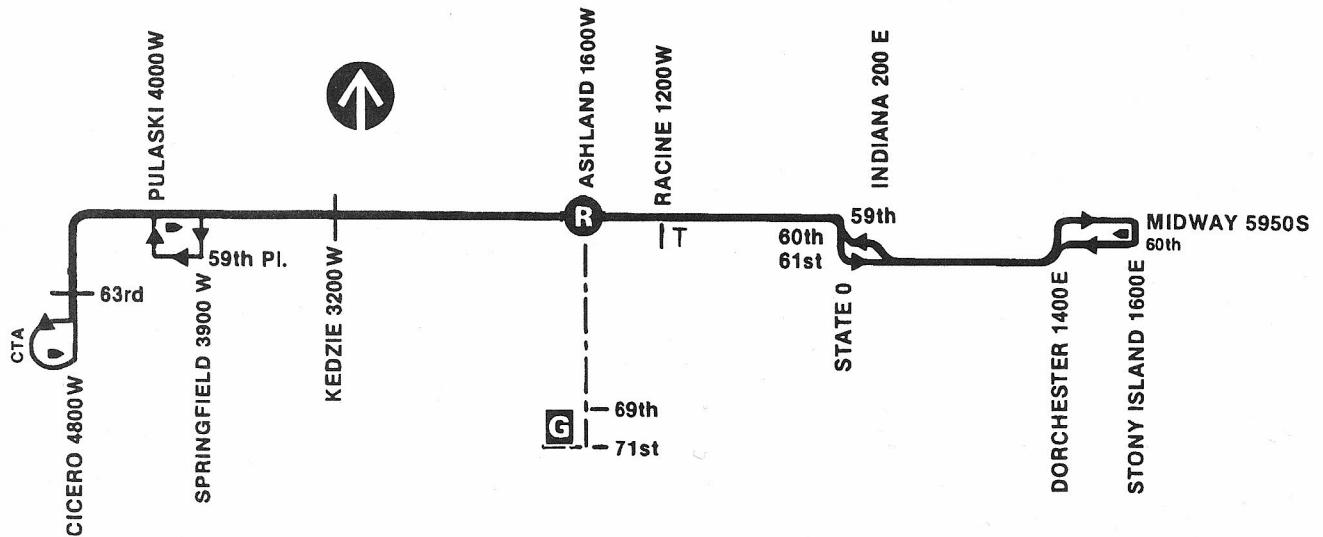

## Route #59 59TH/61ST

### Terminals/Destination Signs

#### Westbound

Cicero

Pulaski  
(unscheduled)

Cicero/63rd

### Schedule Interlocks

#55  
#63