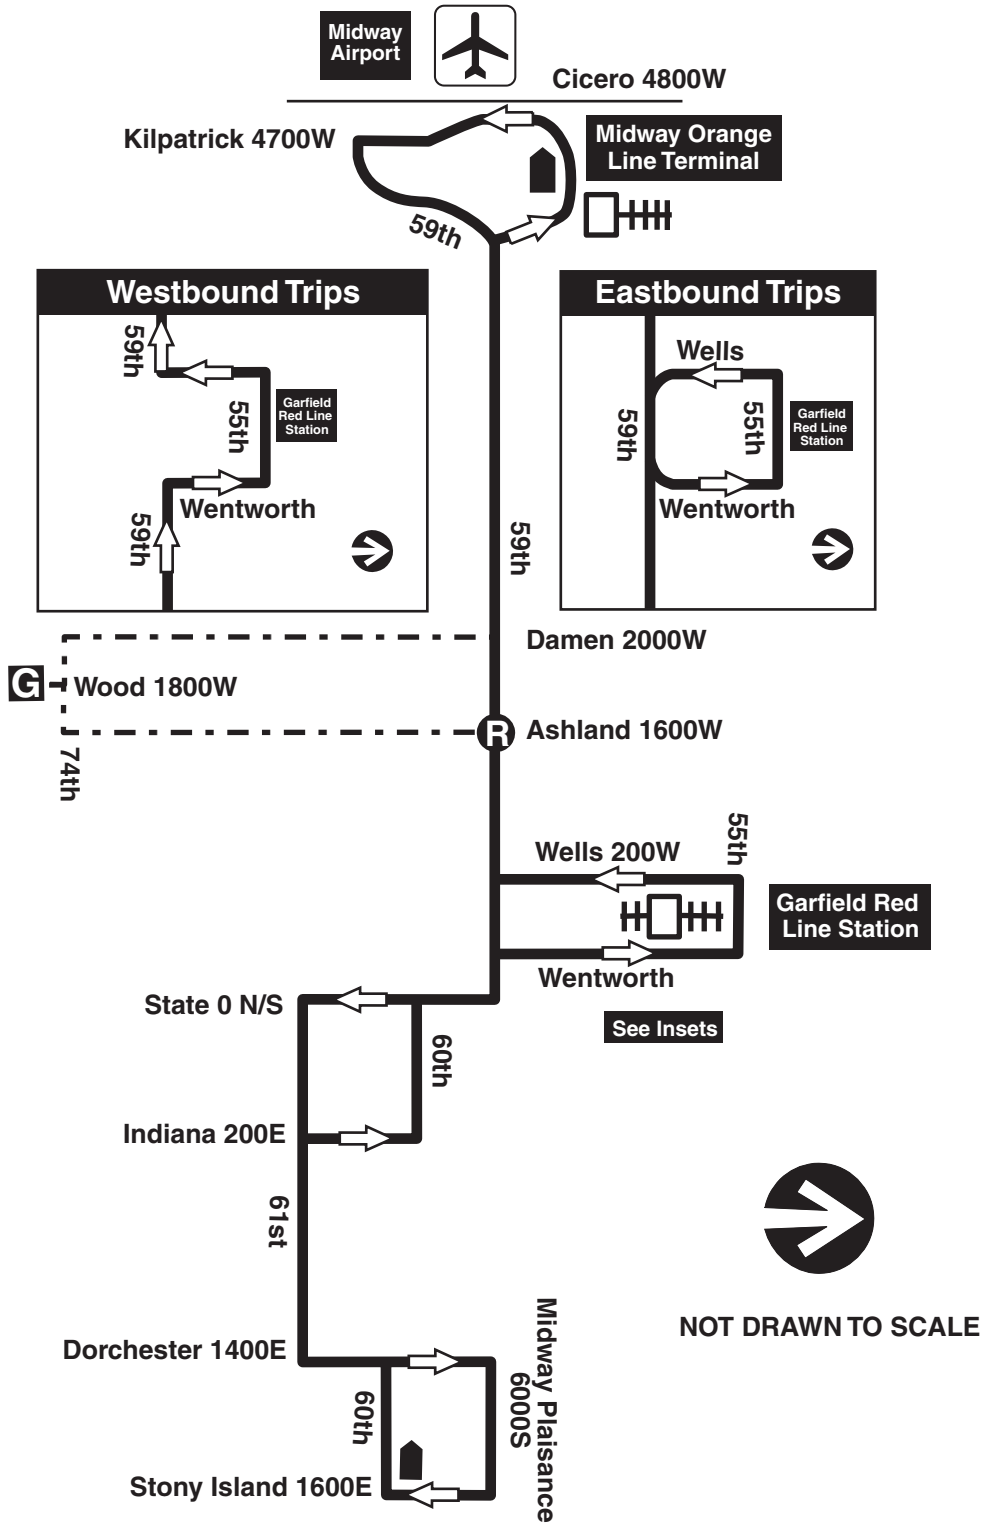

59 59th/61st

74th Garage

Farebox Code 59

 GARAGE	 PULL IN PULL OUT	 RELIEF POINT
 LAYOVER		
EFFECTIVE DATE 4/6/17	DATE REVISED 4/6/17	Scheduling and Service Planning