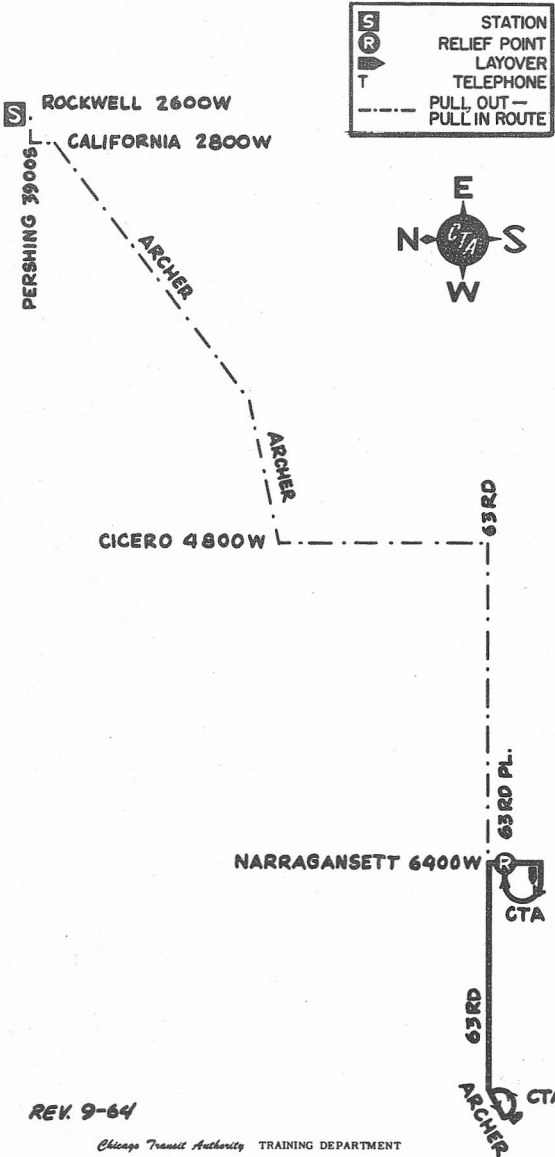

WEST 63 rd
ARCHER STATION

63A
GAS BUS

NOT DRAWN TO SCALE

REV. 9-64

Chicago Transit Authority TRAINING DEPARTMENT