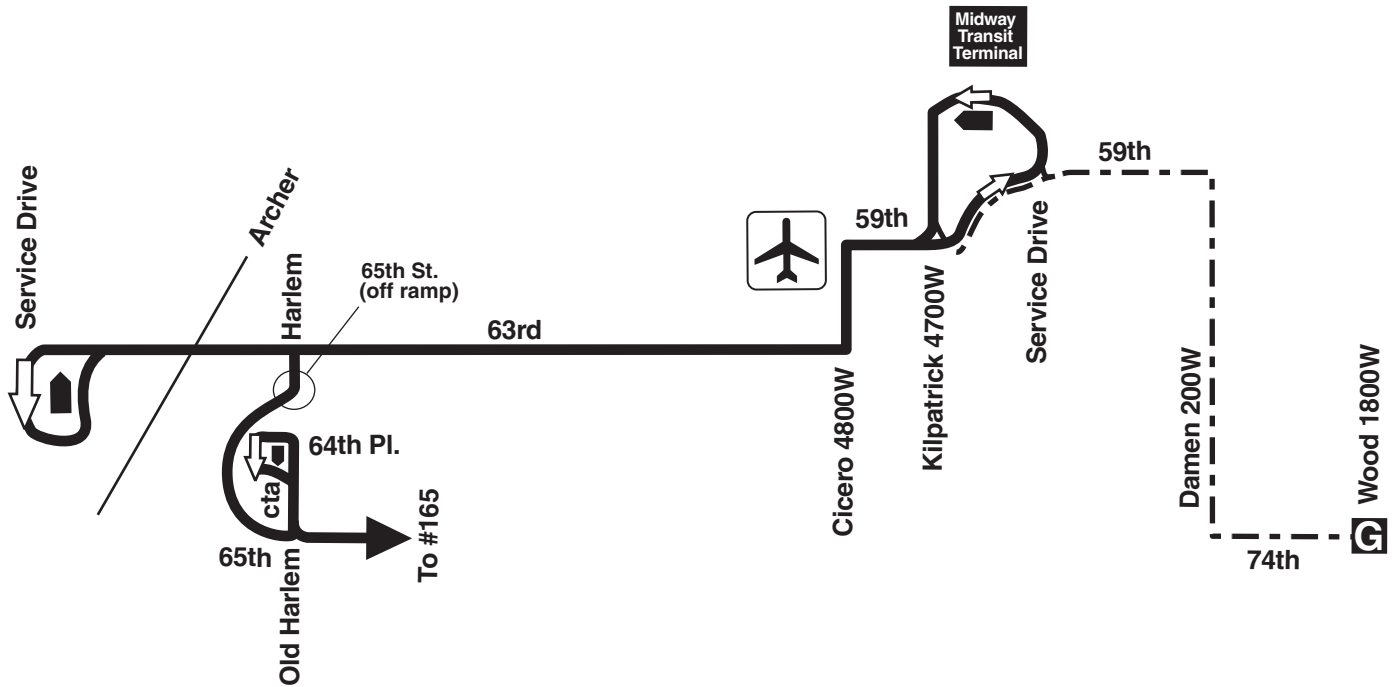

63W West 63rd

74th Garage

Farebox Code 638

NOT DRAWN TO SCALE

 GARAGE	 PULL IN PULL OUT	 RELIEF POINT
 LLOVER		
EFFECTIVE DATE 3/28/2019	DATE REVISED 3/28/2019	SIGNAGE AND WAYFINDING