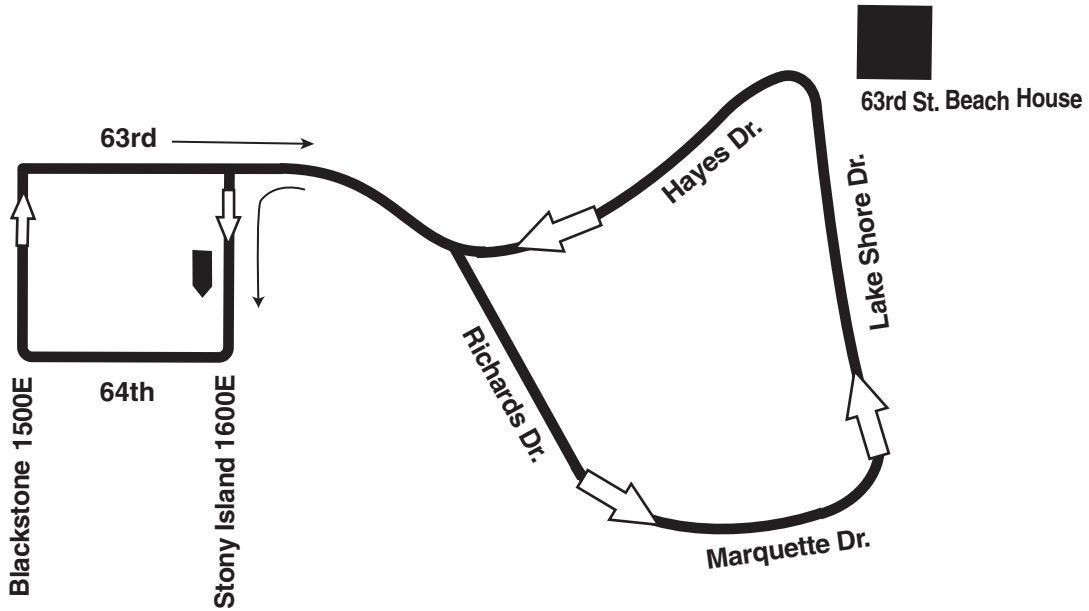

63 63rd Beach Shuttle

74th Garage
Farebox Code 63

NOT DRAWN TO SCALE

 LAYOVER		
EFFECTIVE DATE	9/3/17	DATE REVISED 8/30/17
Service Planning		