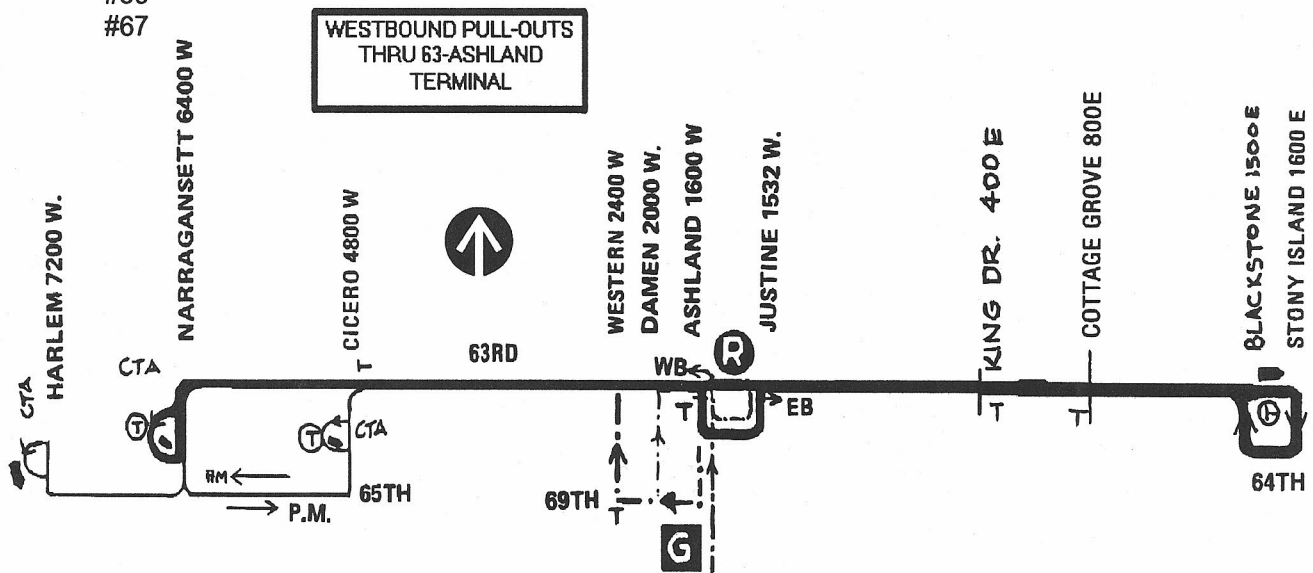

Route #63 63RD

Garage(s)/Run Numbers

69th/6601-6670
PTO/6671-6700

Terminals/Destination Signs

<u>Eastbound</u>	<u>Westbound</u>
Stony Island	Narragansett via 63rd
	Narragansett via 65th
Ashland (pull-in)	Cicero
	65/Harlem

Schedule Interlocks

#9
#45
#49
#54b
#59
#67

Hours of Operation

Cicero-Stony Island - 24 hour service (7 days a week)
 Narragansett-Stony Island - day and evening hours
 65th/Harlem-Stony Island via 65th-Narragansett-63rd Mon-Fri rush
 63rd/Narragansett-Stony Island via Narragansett-65th-Cicero-63rd- M-F only
 WB AM rush and EB PM rush