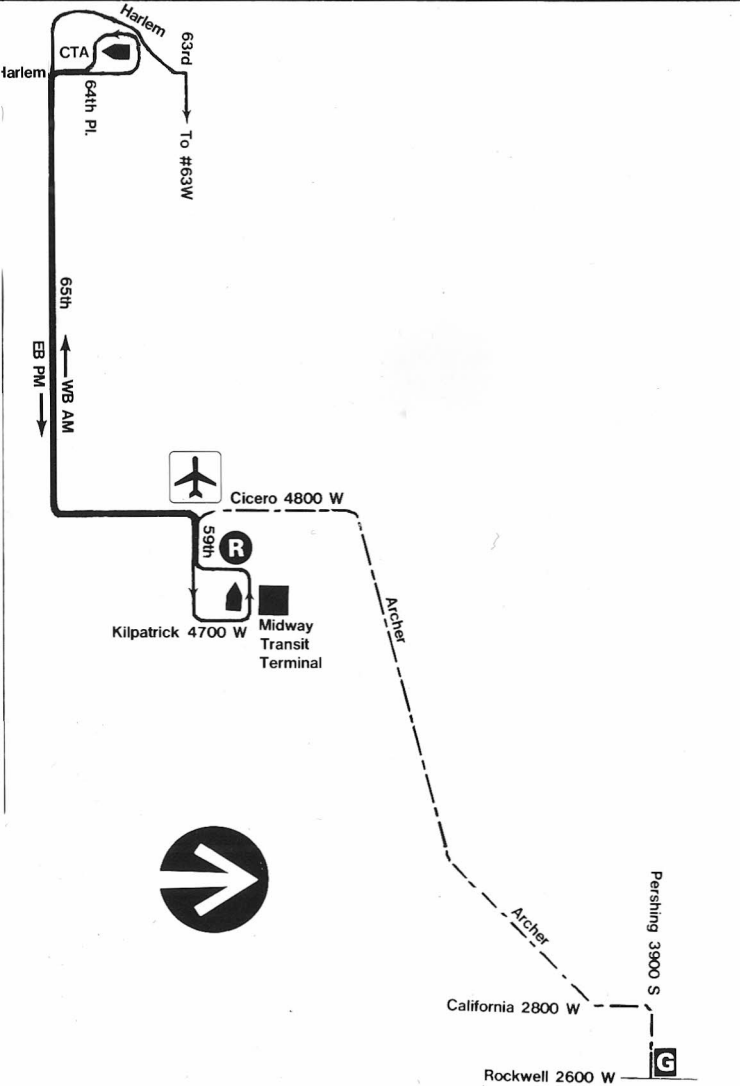

West 65th

165

ARCHER GARAGE

NOT DRAWN TO SCALE

G GARAGE	--- PULL IN --- --- PULL OUT	R RELIEF POINT
LAYOVER	T REPORT TELEPHONE	
EFFECTIVE DATE 10-31-93	DATE REVISED 9-28-93	SERVICE DELIVERY PLANNING STREET TRAFFIC/GRAPHICS