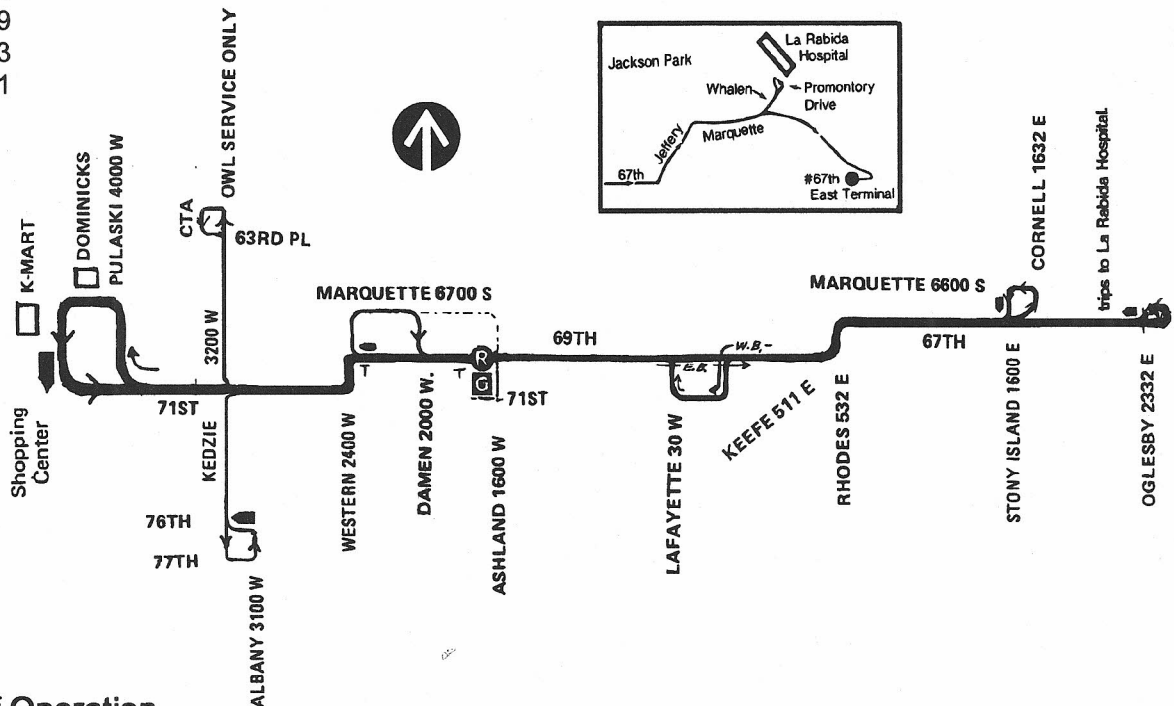

Route #67 67TH/69TH/71ST

Garage(s)/Run Numbers

69th/6001-6040
PTO/6041-6060

Terminals/Destination Signs

<u>Eastbound</u>	<u>Westbound</u>
Lakefront	71st/Pulaski
Stony Island	Kedzie/77th
Via LaRabida/ Lake Front	73rd/Kedzie Western

69th/Ashland
(pull-in)

Schedule Interlocks

- #44
- #59
- #63
- #71

Hours of Operation

71st/Kedzie - Lakefront - Day and evening hours
 71st/Pulaski - Lakefront - Day and early evening hours (late evening to Kedzie/63rd)
 77th/Kedzie - Lakefront - Svc to Nabisco plant; shift changes, 7 days a wk
 Certain EB trips operates via LaRabida Hospital day and early evening hours