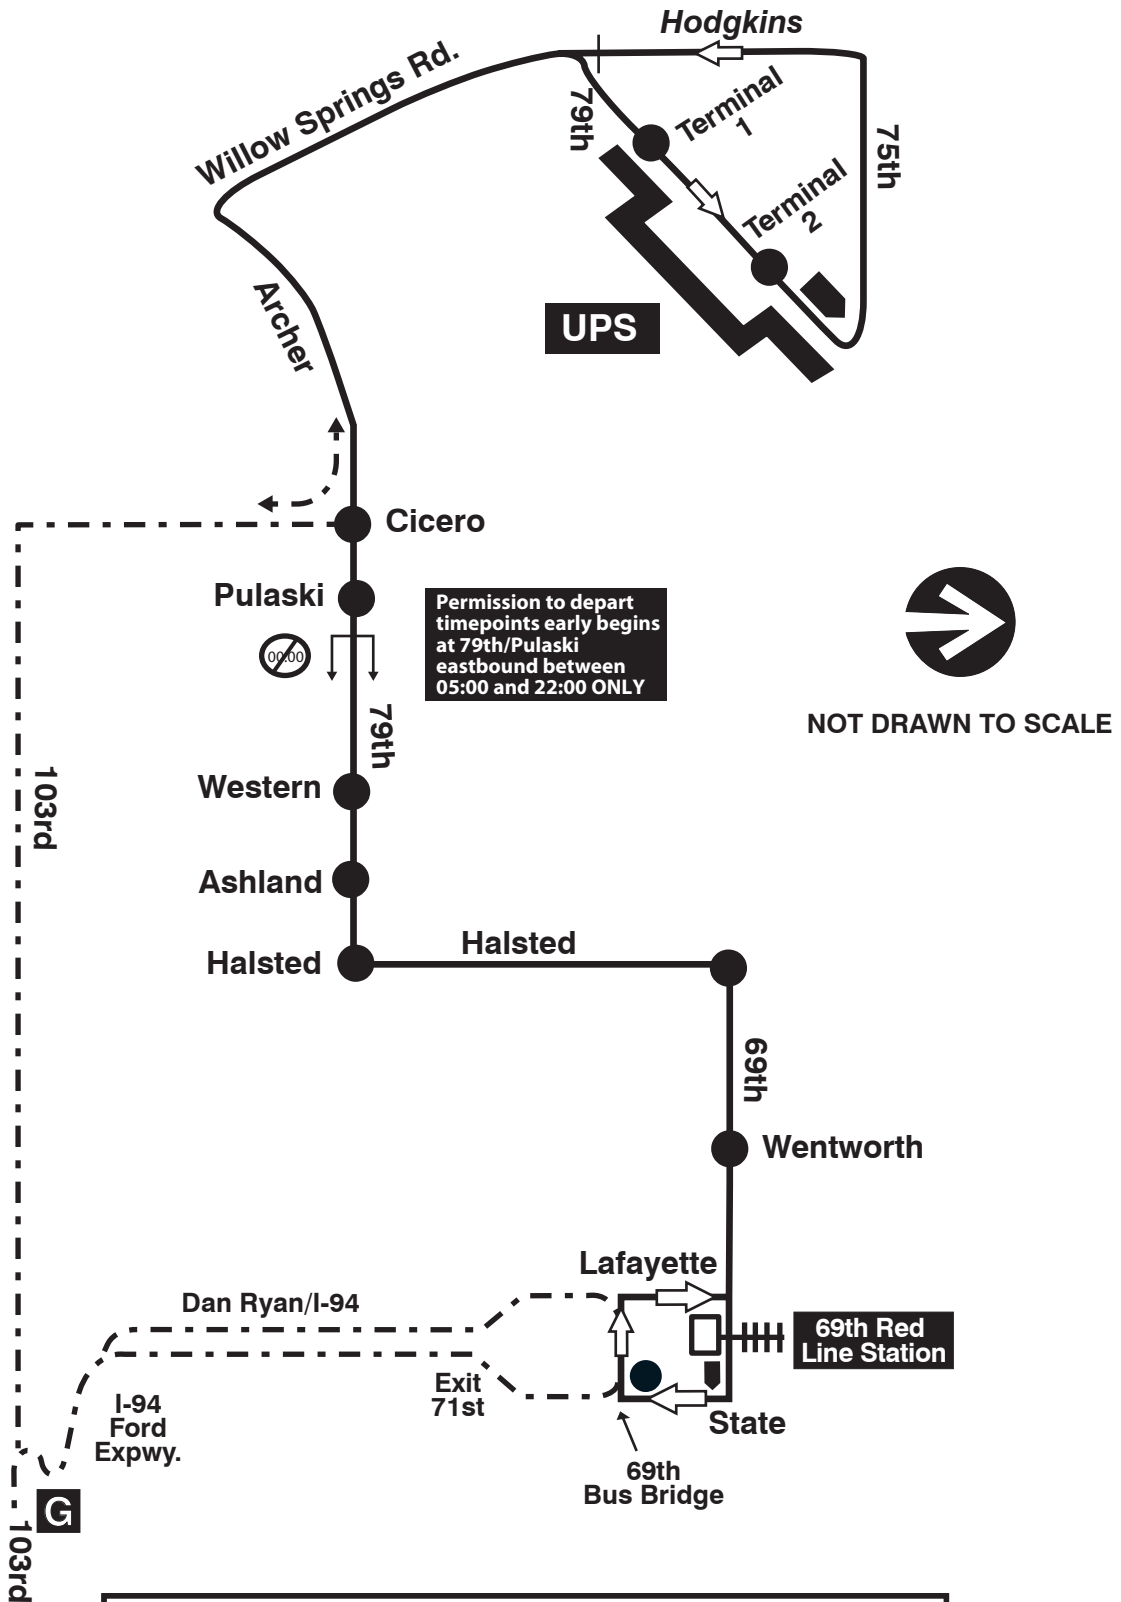

169 69th-UPS Express

103rd Garage

Farebox Code 169

G GARAGE	--- PULL IN --- PULL OUT	Timepoints can be ignored beyond this point in indicated direction only between 05:00 and 22:00
LAYOVER	R RELIEF POINT	
EFFECTIVE DATE	DATE REVISED	PLANNING & DEVELOPMENT DATA SERVICES
7/13/11	7/13/11	