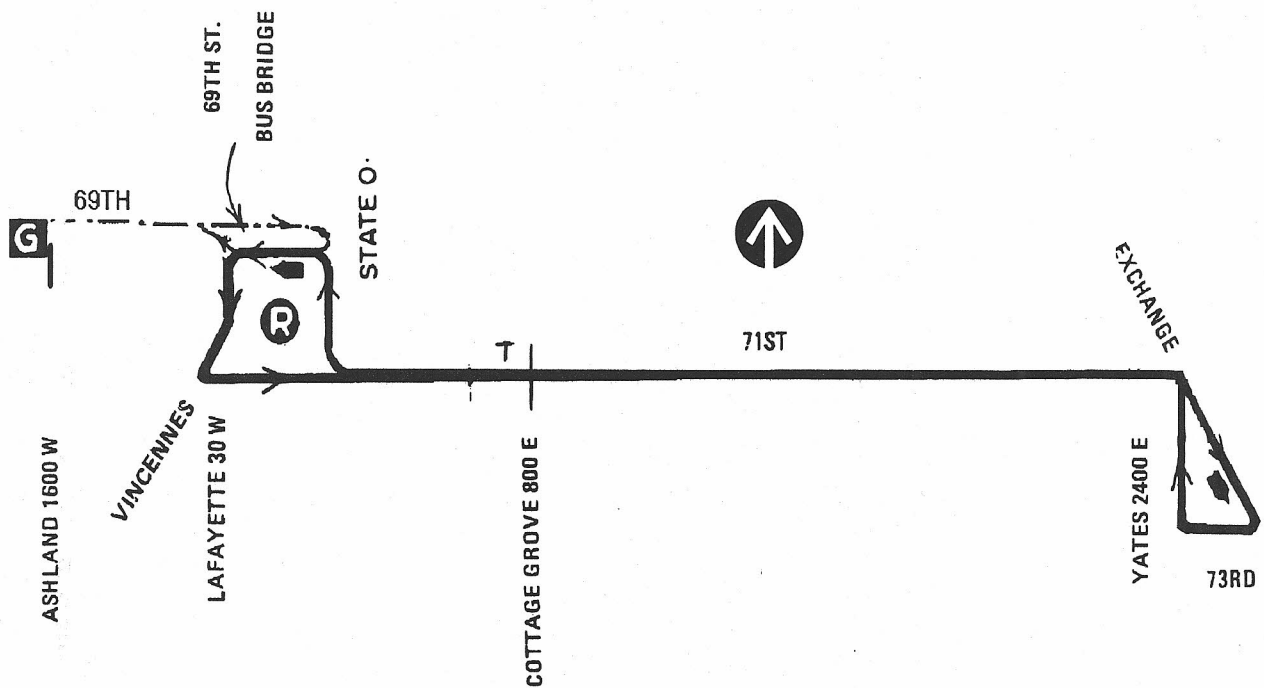

Route #71 71ST

Garage(s)/Run Numbers

69th/6721-6740
PTO/6741-6750

Terminals/Destination Signs

Eastbound

Westbound

73rd/Exchange

69/Ryan station

Schedule Interlocks

#55

Hours of Operation

Day and evening hours

03/0/92