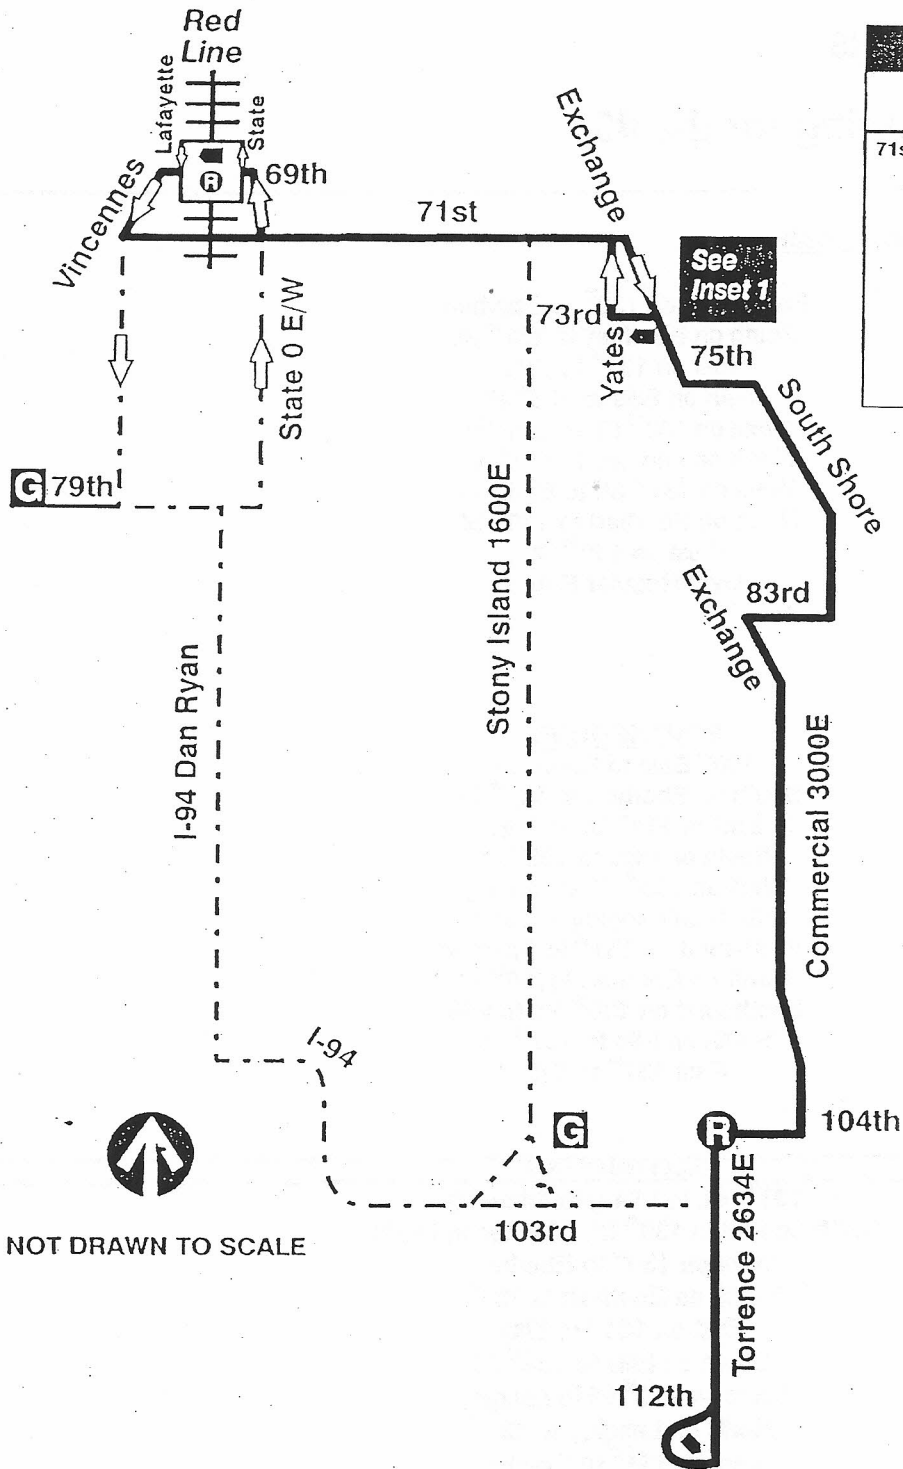

# 71 71st

## 77th Garage/103rd Garage

### Farebox Code 71

NOT DRAWN TO SCALE

 GARAGE	 PULL IN PULL OUT	 RELIEF POINT
 LAYOVER		
EFFECTIVE DATE 4/5/10	DATE REVISED 4/1/10	Signage & Wayfinding