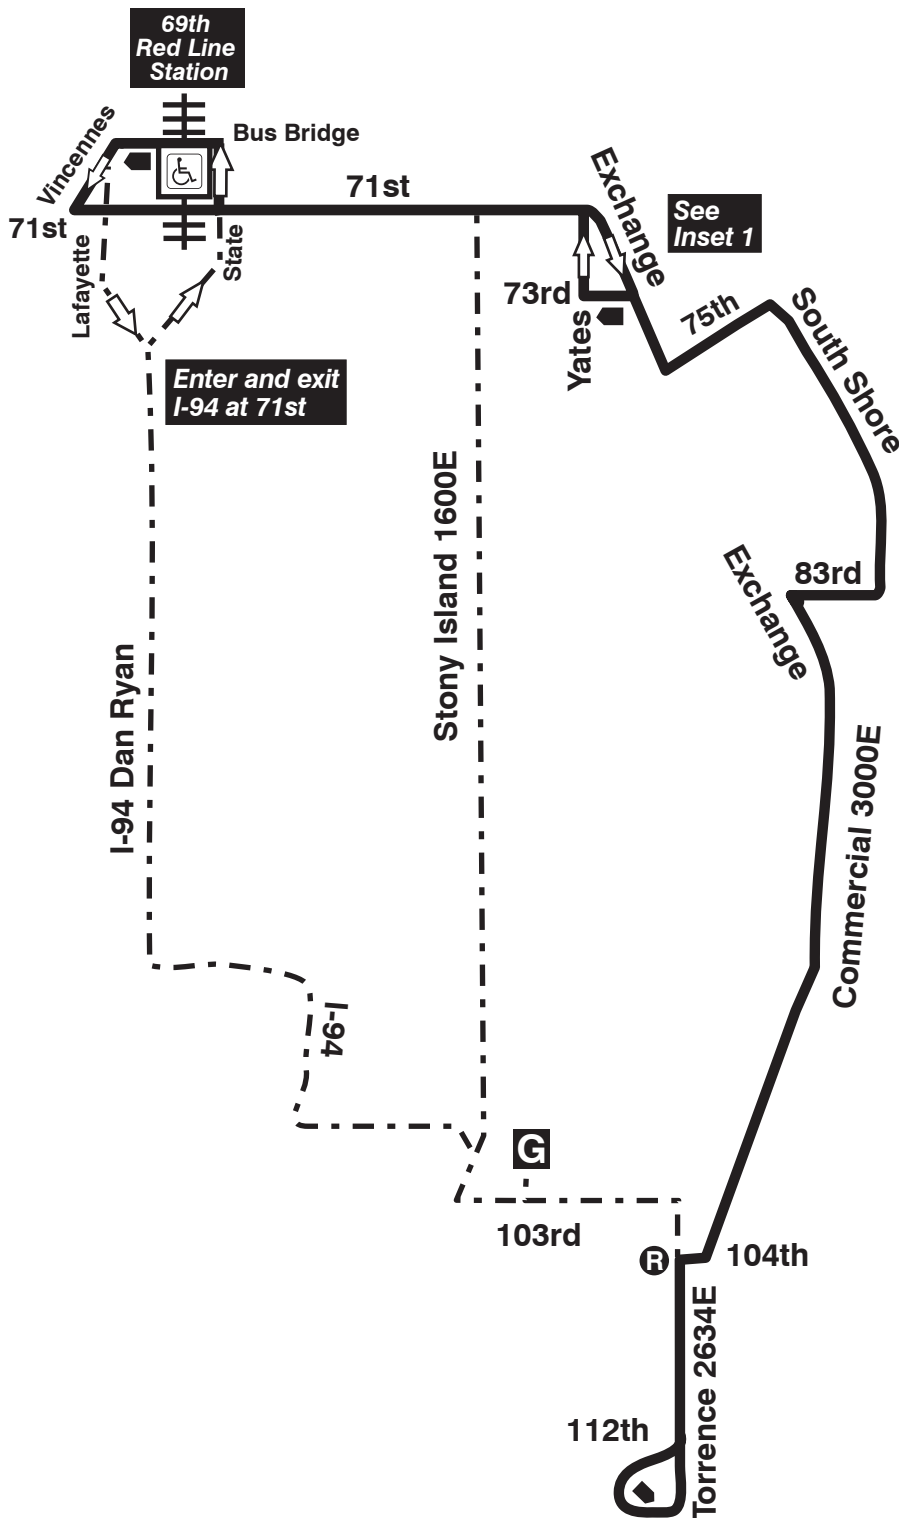

71 71st

103rd Garage

Farebox Code 71

NOT DRAWN TO SCALE

 GARAGE	 PULL IN	 RELIEF POINT
 LAYOVER	 PULL OUT	
EFFECTIVE DATE 09/04/16	DATE REVISED 08/22/16	Service Planning