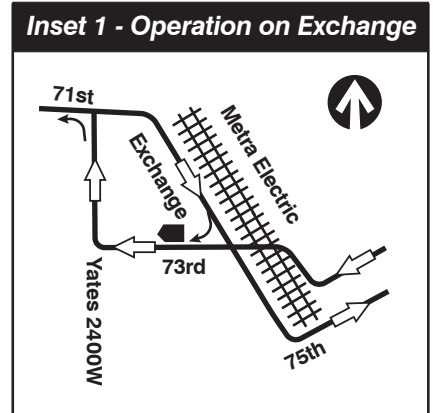

71 71st

103rd Garage

Farebox Code 71

NOT DRAWN TO SCALE

 GARAGE	 PULL IN	 RELIEF POINT
 LAYOVER	 PULL OUT	
EFFECTIVE DATE 09/04/16	DATE REVISED 08/22/16	Service Planning