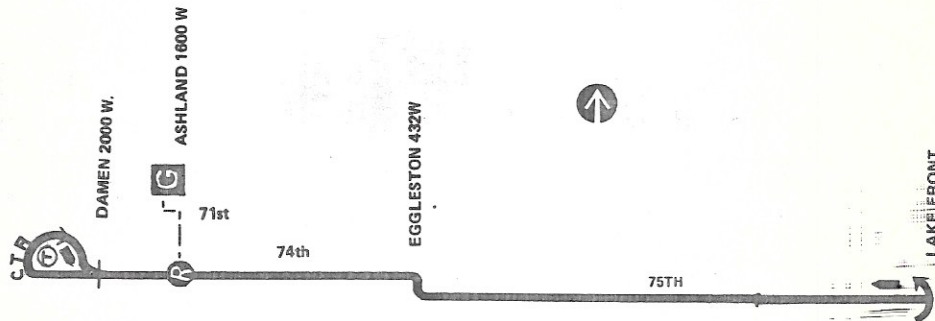

Route #75 74th/75th

Schedule Interlocks

Garage(s)/Run Numbers

None

69th/6701-6740

Terminals/Destination Signs

Hours of Operation

Eastbound

Westbound

Lakefront

Damen

24 Hour Service
7 days a Week

Ashland
(pull-in)

Vincennes
(unscheduled)

No public timetable available

OP1/71 - 3/30/80