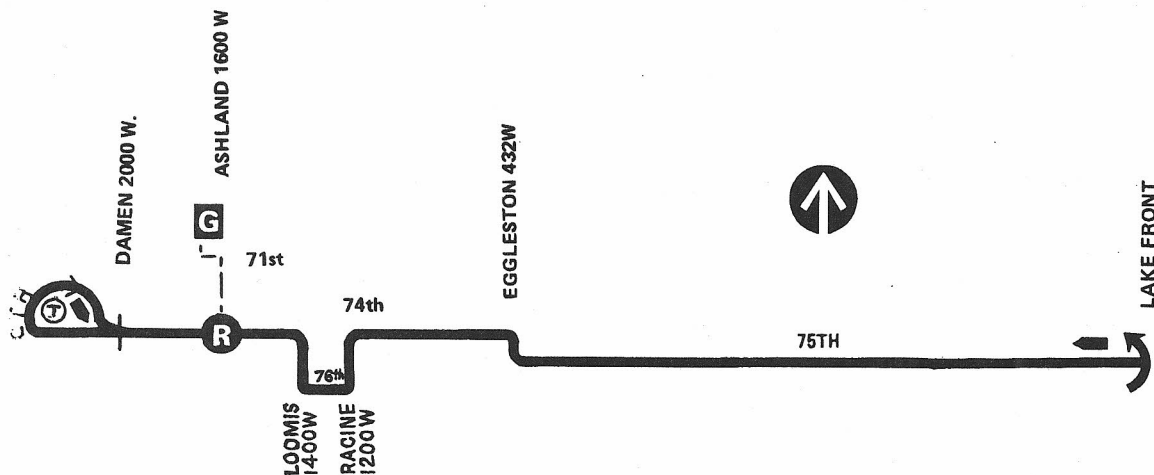

Route #75 74TH/75TH

Garage(s)/Run Numbers

69th/6751-6780
PTO/6781-6800

Terminals/Destination Signs

Eastbound Westbound

Lakefront Damen

Ashland
(pull-in)

Schedule Interlocks

#9
#44
#48

Hours of Operation

Day and evening hours

03/08/92