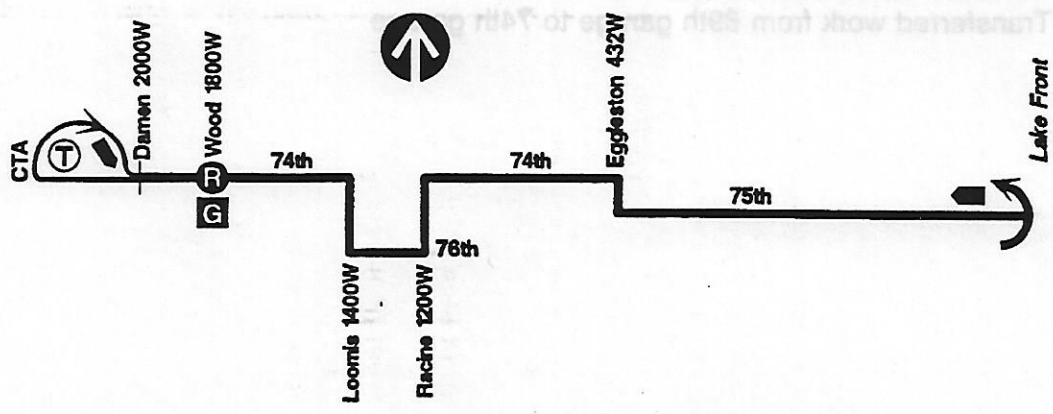

Route #75 74TH/75TH

Garage(s)/Run Numbers

74th/6751-6780
PTO/6781-6800

Terminals/Destination Signs

Eastbound	Westbound
Lakefront	Damen
Wood (pull-in)	

Schedule Interlocks

- #9
- #44
- #48

Hours of Operation

Terminals	Dir	Monday-Friday	Saturday	Sunday/holiday
74th/Damen to 75th/South Shore	EB	0435-2340	0445-2340	0445-2340
75th/South Shore to 74th/Damen	WB	0505-0015	0520-2400	0840-2400

74TH/75TH - route history

- 04-93 Began CALUMET ELECTRIC STREET RY CO streetcar service from Eggleston via 75th-Stony Island to 64th
- 05-20-96 Rerouted streetcars via 75th-Noble Ct-South Chicago to 91st-Baltimore-93rd-South Chicago loop
- 06-14-96 Began east route streetcar service from 71st terminal via Cottage Grove-75th-Stony Island to 64th
- 1899 Extended east route streetcars from 64th via Stony Island to 63rd terminal
- 1903 Thru-routed streetcars from Eggleston via 75th to Stony Island
- 04-22-08 Route passes to CALUMET & SOUTH CHICAGO RY CO
- 01-09 Extended streetcars from Stony Island via 75th to lakefront terminal
- 08-11-13 Extended streetcars via 75th-Eggleston to 74th
- 09-14-13 Extended streetcars via Eggleston-74th to Parnell
- 02-01-14 Route passes to CHICAGO SURFACE LINES
- 05-06-14 Extended streetcars from Parnell via 74th to Ashland
- 10-17 Extended streetcars from Ashland via 74th to Damen
- 11-10-18 Cut back streetcars to 74th/Ashland
- 10-28-46 Replaced streetcars with motor buses, from Damen "Y" via 74th-Eggleston-75th to lakefront terminal
- 11-01-46 Rerouted buses via 74th to Damen terminal
- 10-01-47 Route passes to CHICAGO TRANSIT AUTHORITY
- Rerouted buses via 74th to 74th-Damen-76th-Ashland loop
- Rerouted buses via 74th to Damen terminal
- 03-26-72 Transferred work from 77th station to 69th station
- 09-13-81 Discontinued owl service
- 12-01-85 Rerouted buses via 74th-Loomis-76th-Racine-74th
- 06-18-95 Transferred work from 69th garage to 74th garage